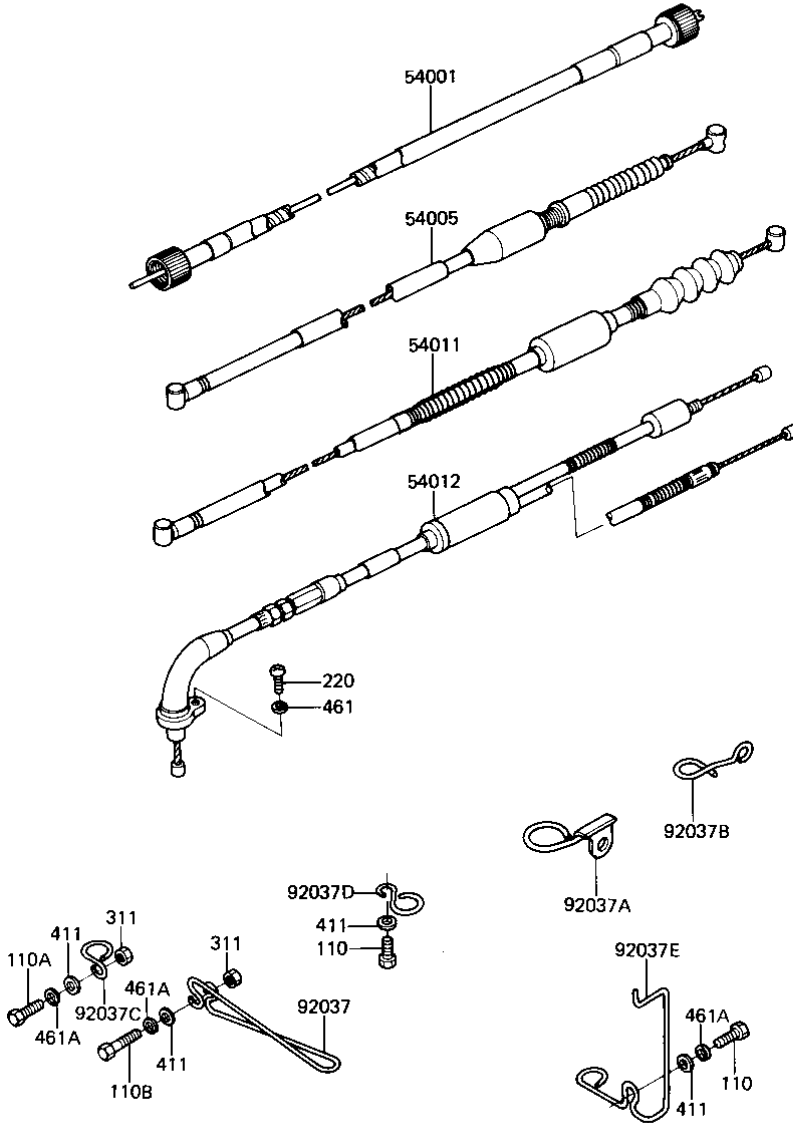

1982 KE175 PARTS DIAGRAM

CABLES ('82-'83 KE175-D4/D5)

F2540-0062

1982 KE175 PARTS LIST

CABLES ('82-'83 KE175-D4/D5)

ITEM NAME	PART NUMBER	QUANTITY
CABLE,SPEEDOMETER (Ref # 54001)	54001-1011	1
CABLE-BRAKE (Ref # 54005)	54005-1030	1
CABLE-CLUTCH (Ref # 54011)	54011-1063	1
CABLE,THROTTLE CONTRL (Ref # 54012)	54012-1023	1
CLAMP,CABLE (Ref # 92037)	92037-1014	1
CLAMP,CABLE (Ref # 92037A)	92037-1015	1
CLAMP,CABLE (Ref # 92037B)	92037-1016	1
CLAMP,CABLE (Ref # 92037C)	92037-1033	1
CLAMP,CABLE (Ref # 92037D)	92037-1034	1
CLAMP (Ref # 92037E)	92037-1084	1
BOLT-UPSET,6X12 (Ref # 110)	112G0612	2
BOLT-UPSET (Ref # 110A)	112G0618	1
BOLT-UPSET (Ref # 110B)	112G0625	1
SCREW PAN HEAD 5X10 (Ref # 220)	220B0510	1
NUT 6MM (Ref # 311)	311B0600	2
WASHER PLAIN 6MM (Ref # 411)	411B0600	4
WASHER SPRING 5MM (Ref # 461)	461F0500	1
WASHER SPRING 6MM (Ref # 461A)	461F0600	4