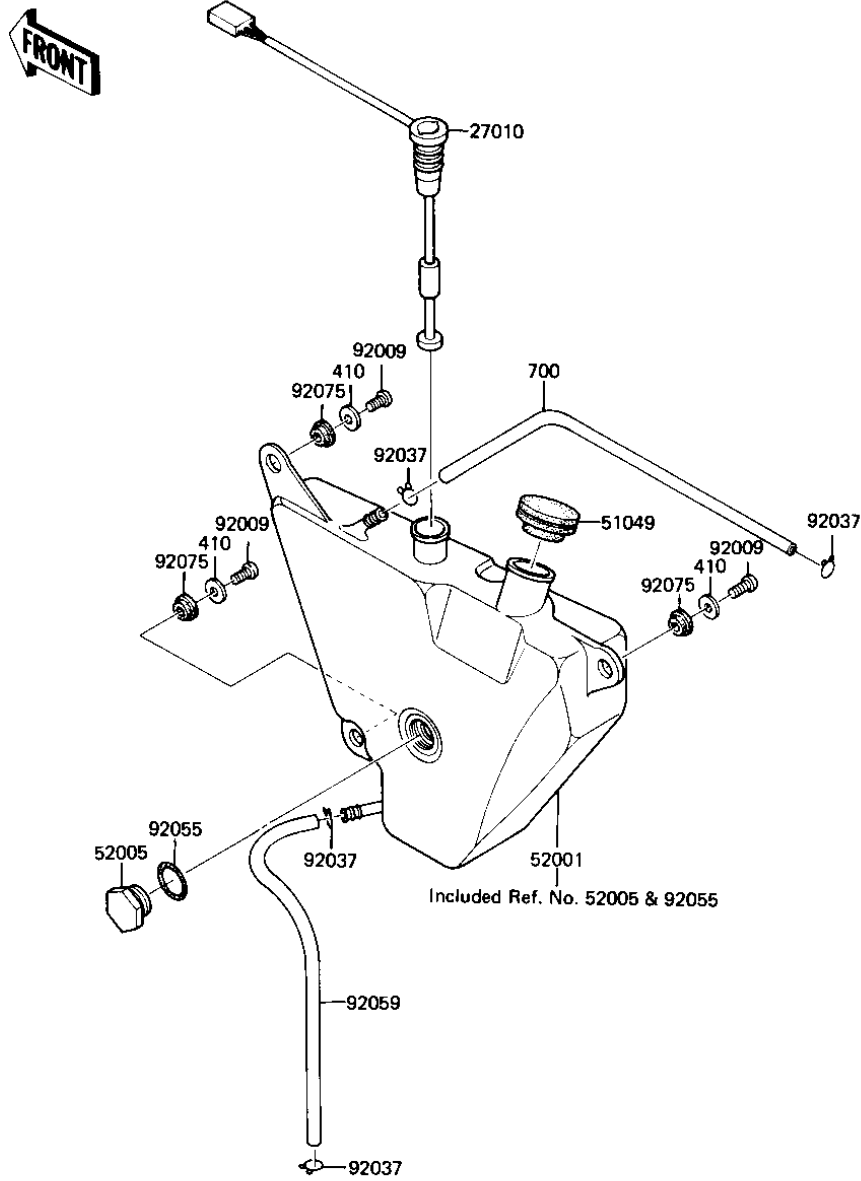

# 1983 KE175 PARTS DIAGRAM

OIL TANK ('82-'83 KE175-D4/D5)

F2450-0001

## 1983 KE175 PARTS LIST

OIL TANK ('82-'83 KE175-D4/D5)

ITEM NAME	PART NUMBER	QUANTITY
SWITCH,OIL CHECK (Ref # 27010)	27010-1031	1
CAP-OIL TANK (Ref # 51049)	51049-1004	1
TANK,OIL (Ref # 52001)	52001-1006	1
GUAGE-OIL LEVEL (Ref # 52005)	52015-002	1
SCREW-PAN HEAD,6MM (Ref # 92009)	92011-026	3
CLAMP FUEL PIPE (Ref # 92037)	92037-010	4
"O" RING,20MM (Ref # 92055)	92055-051	1
TUBE,VINYL,4.5X400 (Ref # 92059)	92059-107	1
RUBBER,METER (Ref # 92075)	92075-172	3
WASHER PLAIN 8MM (Ref # 410)	410B0800	3
TUBE-VINYL,5X400 (Ref # 700)	700Q05400	1