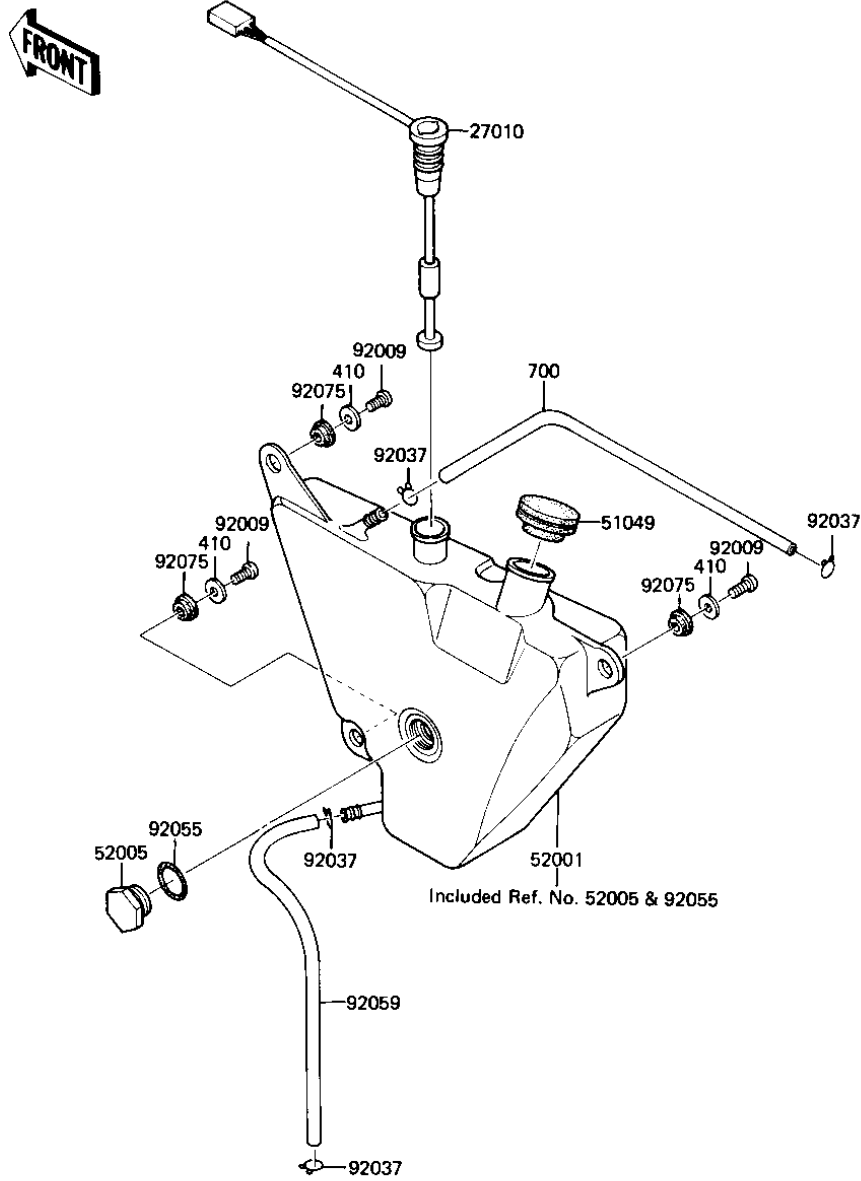

1982 KE175 PARTS DIAGRAM

OIL TANK ('82-'83 KE175-D4/D5)

F2450-0001

1982 KE175 PARTS LIST

OIL TANK ('82-'83 KE175-D4/D5)

ITEM NAME	PART NUMBER	QUANTITY
SWITCH,OIL CHECK (Ref # 27010)	27010-1031	1
CAP-OIL TANK (Ref # 51049)	51049-1004	1
TANK,OIL (Ref # 52001)	52001-1006	1
GUAGE-OIL LEVEL (Ref # 52005)	52015-002	1
SCREW-PAN HEAD,6MM (Ref # 92009)	92011-026	3
CLAMP FUEL PIPE (Ref # 92037)	92037-010	4
"O" RING,20MM (Ref # 92055)	92055-051	1
TUBE,VINYL,4.5X400 (Ref # 92059)	92059-107	1
RUBBER,METER (Ref # 92075)	92075-172	3
WASHER PLAIN 8MM (Ref # 410)	410B0800	3
TUBE-VINYL,5X400 (Ref # 700)	700Q05400	1