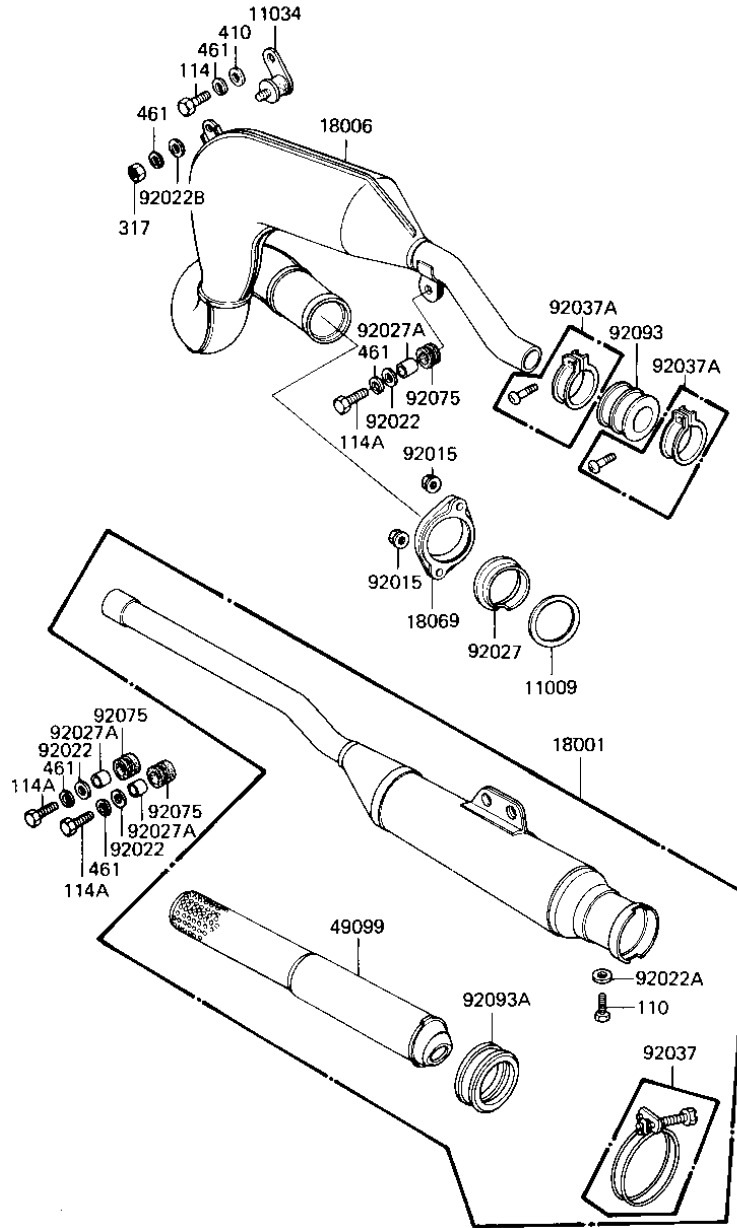

# 1982 KE175 PARTS DIAGRAM

MUFFLER ('82-'83 KE175-D4/D5)

E1140-0116

# 1982 KE175 PARTS LIST

MUFFLER ('82-'83 KE175-D4/D5)

ITEM NAME	PART NUMBER	QUANTITY
GASKET EXHAUST PIPE (Ref # 11009)	18067-008	1
BRACKET,MUFFLER (Ref # 11034)	18061-060	1
MUFFLER ASSY (Ref # 18001)	18001-1153	1
BODY,MUFFLER (Ref # 18006)	18006-1050	1
HOLDER,EXHAUST (Ref # 18069)	18069-049	1
BAFFLE PIPE,MUFFLER (Ref # 49099)	49099-1006	1
NUT,8M/M (Ref # 92015)	92015-1014	2
WASHER,8X26X2.3 (Ref # 92022)	92022-1564	3
WASHER OIL PUMP BANJO (Ref # 92022A)	92022-077	1
WASHER,8.5X20X1.6 (Ref # 92022B)	92022-1561	1
INSERT,EXHAUST HOLDER (Ref # 92027)	18070-007	1
COLLAR (Ref # 92027A)	92027-102	3
CLAMP MUFFLER (Ref # 92037)	92037-1190	1
CLAMP,CARBURETOR HOLD (Ref # 92037A)	92037-1242	2
DAMPER RUBBER-MUFFLER (Ref # 92075)	18063-005	3
SEAL,EXHAUST PIPE (Ref # 92093)	92093-1012	1
DUST SHIELD,MUFFLER (Ref # 92093A)	92093-1013	1
BOLT HEX HEAD 6X8 (Ref # 110)	110B0608	1
BOLT-SMALL-UPSET,8X16 (Ref # 114)	115G0816	1
BOLT HEX HEAD 8X28 (Ref # 114A)	114G0828	3
NUT,8M/M (Ref # 317)	317B0800	1
WASHER PLAIN 8MM (Ref # 410)	410B0800	1
WASHER SPRING 8MM (Ref # 461)	461F0800	5