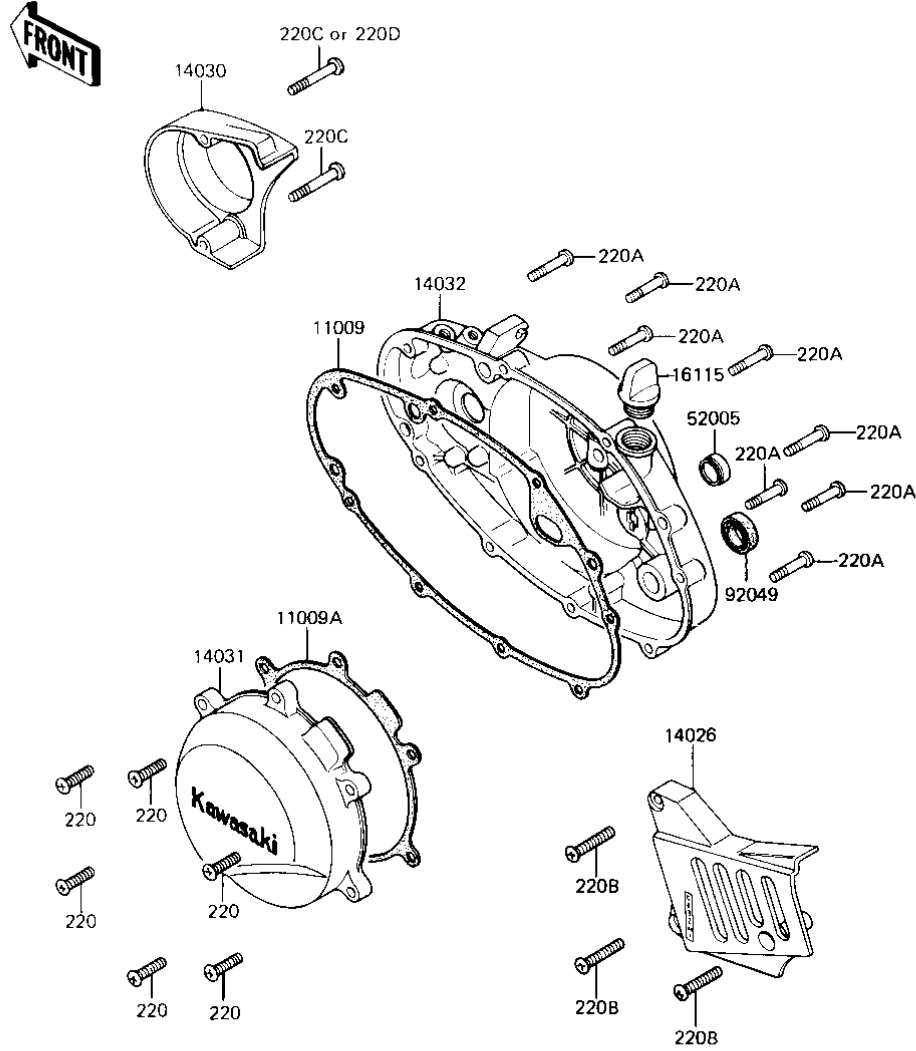

1982 KE175 PARTS DIAGRAM

ENGINE COVERS ('82-'83 KE175-D4/D5)

E1430-0010

1982 KE175 PARTS LIST

ENGINE COVERS ('82-'83 KE175-D4/D5)

ITEM NAME	PART NUMBER	QUANTITY
GASKET,CLUTCH COVER (Ref # 11009)	11009-1062	1
GASKET,MAGNETO COVER (Ref # 11009A)	11009-1063	1
COVER-CHAIN,F.BLACK (Ref # 14026)	14026-1067	1
COVER,OIL PUMP (Ref # 14030)	14030-1010	1
COVER,MAGNETO (Ref # 14031)	14031-1016	1
COVER,CLUTCH (Ref # 14032)	14032-1007	1
FILLER,OIL (Ref # 16115)	16115-018	1
GAUGE,OIL LEVEL (Ref # 52005)	52005-1005	1
OIL SEAL TB16267 (Ref # 92049)	92051-003	1
SCREW PAN HEAD 6X25 (Ref # 220)	220B0625	6
SCREW PAN HEAD 6X30 (Ref # 220A)	220B0630	8
SCREW PAN HEAD 6X35 (Ref # 220B)	220B0635	3
SCREW PAN HEAD 6X40 (Ref # 220C)	220B0640	1
SCREW PAN HEAD 6X50 (Ref # 220D)	220B0650	1