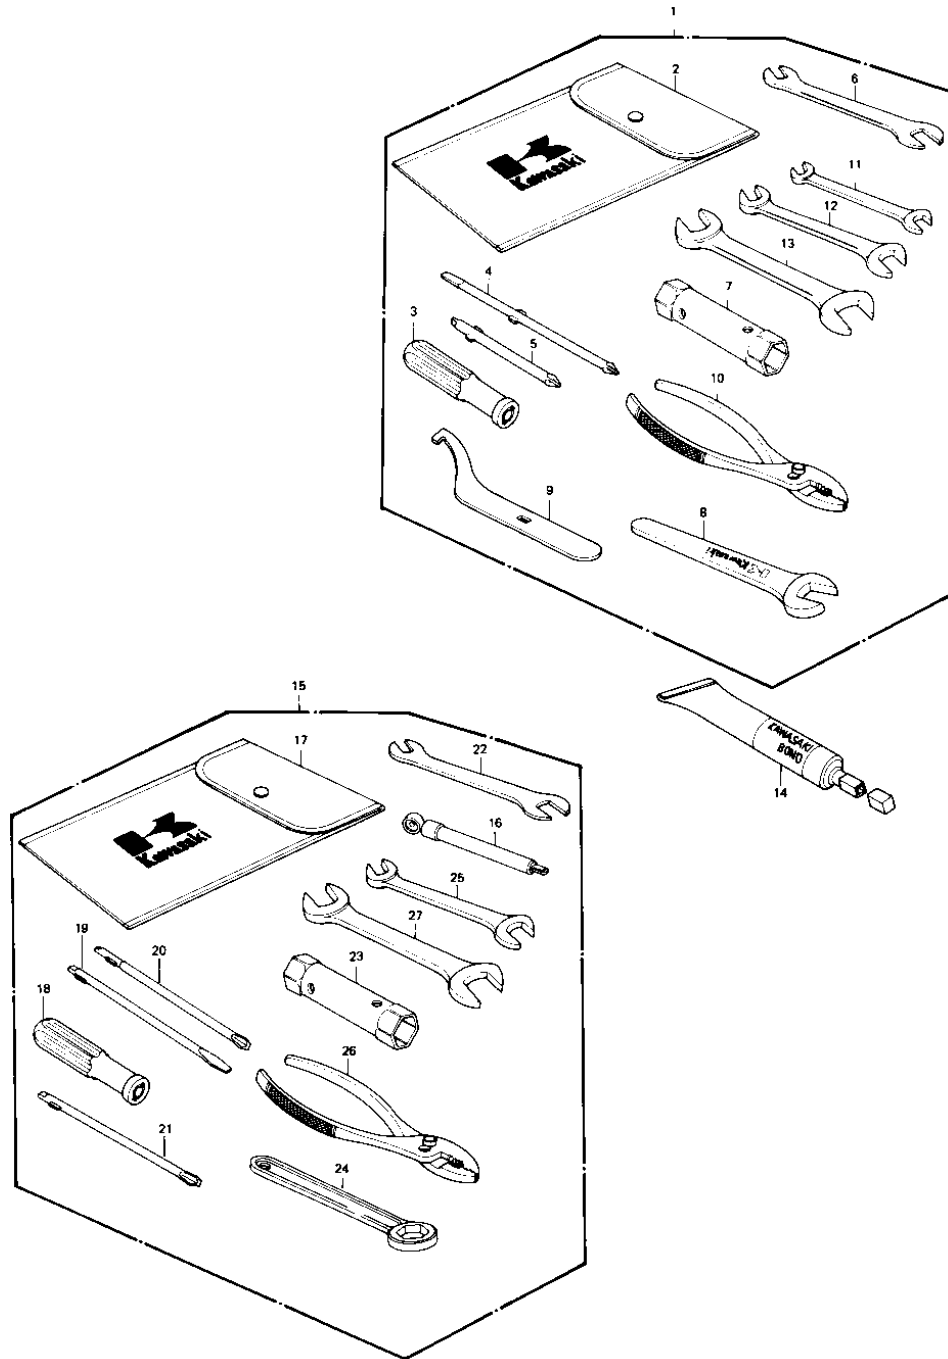

## 1981 KE175 PARTS DIAGRAM

OWNER TOOLS

## 1981 KE175 PARTS LIST

### OWNER TOOLS

ITEM NAME	PART NUMBER	QUANTITY
TOOL KIT (Ref # 1)	56007-1023	1
BAG,TOOL (Ref # 2)	56008-008	2
GRIP,SCREW DRIVER (Ref # 3)	92106-1001	2
TOOL-DRIVER (Ref # 4)	92107-1052	2
SCREW DRIVER #3 PHLIP (Ref # 5)	92107-005	1
TIGHTENER,SPOKE (Ref # 6)	92108-011	2
WRENCH,BOX,17X21 (Ref # 7)	92110-012	2
WRENCH,OPEN END,19M/M (Ref # 8)	92110-1004	1
WRENCH,HOOK (Ref # 9)	92110-1014	1
PLIERS,160MM (Ref # 10)	92112-003	2
WRENCH,OPEN,8X10 (Ref # 11)	92126-001	1
WRENCH,OPEN END,12X13 (Ref # 12)	92126-002	1
TOOL-WRENCH,OPEN END, (Ref # 13)	92110-1153	2
LIQUID GASKET (Ref # 14)	92104-002	1
TOOL KIT (Ref # 15)	56007-1072	1
GAUGE,AIR,3.5KG/CM2 (Ref # 16)	52005-1031	1
92107-1052 (Canada) (Ref # 19)	92107-007	1
92107-1002 (Canada) (Ref # 21)	92107-008	1
TOOL-WRENCH,BOX END,2 (Ref # 24)	92110-1148	1
TOOL-WRENCH,OPEN END (Ref # 25)	92110-1038	1