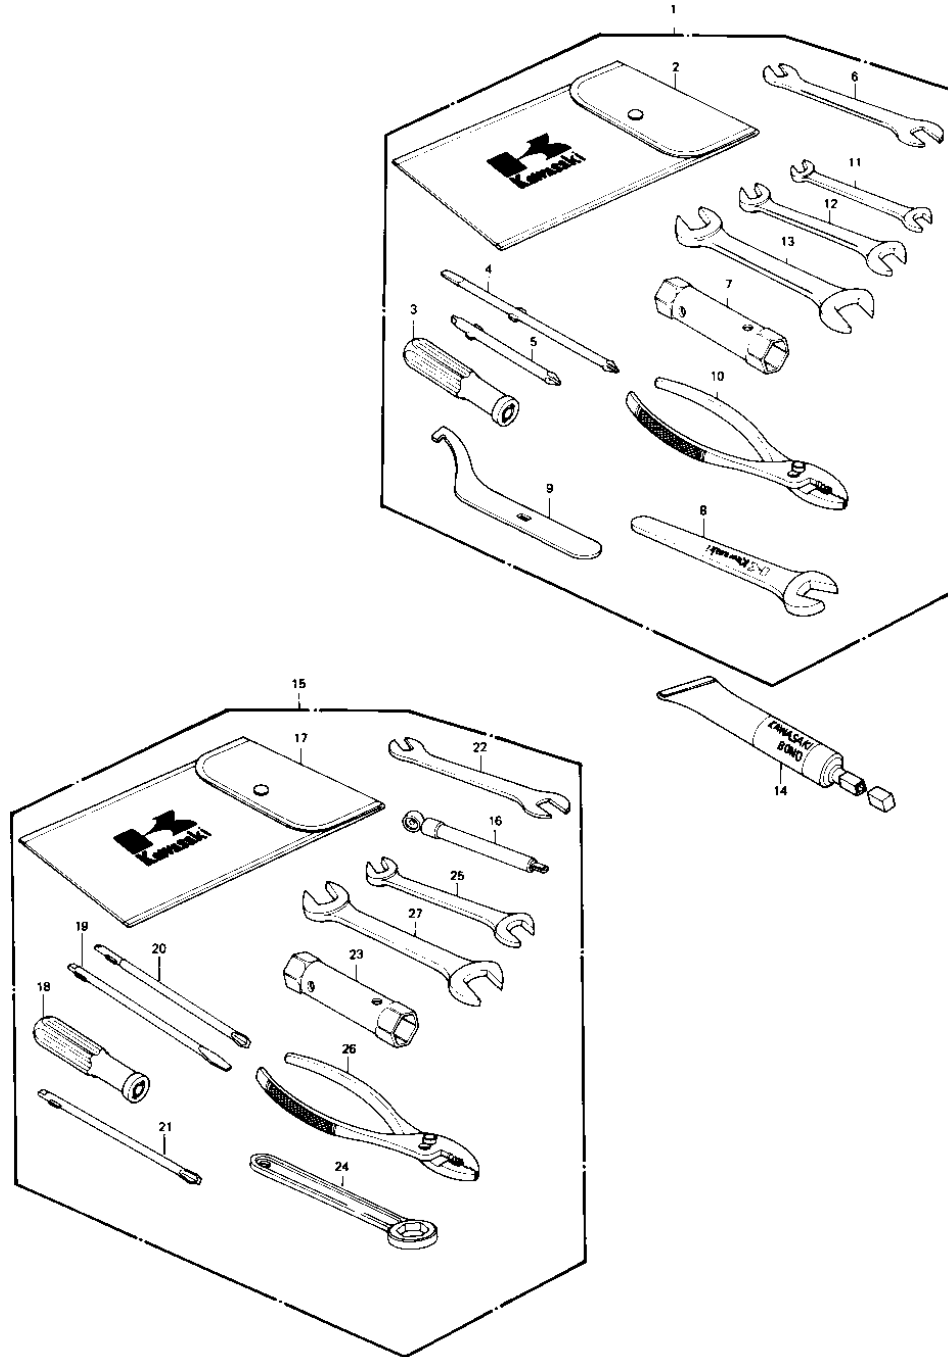

# 1980 KE175 PARTS DIAGRAM

# 1980 KE175 PARTS LIST

## OWNER TOOLS

ITEM NAME	PART NUMBER	QUANTITY
TOOL KIT (Ref # 1)	56007-1023	1
BAG,TOOL (Ref # 2)	56008-008	1
GRIP,SCREW DRIVER (Ref # 3)	92106-1001	1
TOOL-DRIVER (Ref # 4)	92107-1052	1
SCREW DRIVER #3 PHLIP (Ref # 5)	92107-005	1
TIGHTENER,SPOKE (Ref # 6)	92108-011	1
WRENCH,BOX,17X21 (Ref # 7)	92110-012	1
WRENCH,OPEN END,19M/M (Ref # 8)	92110-1004	1
WRENCH,HOOK (Ref # 9)	92110-1014	1
PLIERS,160MM (Ref # 10)	92112-003	1
WRENCH,OPEN,8X10 (Ref # 11)	92126-001	1
WRENCH,OPEN END,12X13 (Ref # 12)	92126-002	1
TOOL-WRENCH,OPEN END, (Ref # 13)	92110-1153	1
LIQUID GASKET (Ref # 14)	92104-002	(1
TOOL KIT (Ref # 15)	56007-1072	1
GAUGE,AIR,3.5KG/CM2 (Ref # 16)	52005-1031	1
BAG,TOOL (Ref # 17)	56008-008	1
GRIP,SCREW DRIVER (Ref # 18)	92106-1001	1
92107-1052 (Canada) (Ref # 19)	92107-007	1
TOOL-DRIVER (Ref # 20)	92107-1052	1
92107-1002 (Canada) (Ref # 21)	92107-008	1
TIGHTENER,SPOKE (Ref # 22)	92108-011	1
WRENCH,BOX,17X21 (Ref # 23)	92110-012	1
TOOL-WRENCH,BOX END,2 (Ref # 24)	92110-1148	1
TOOL-WRENCH,OPEN END (Ref # 25)	92110-1038	1
PLIERS,160MM (Ref # 26)	92112-003	1
TOOL-WRENCH,OPEN END, (Ref # 27)	92110-1153	2