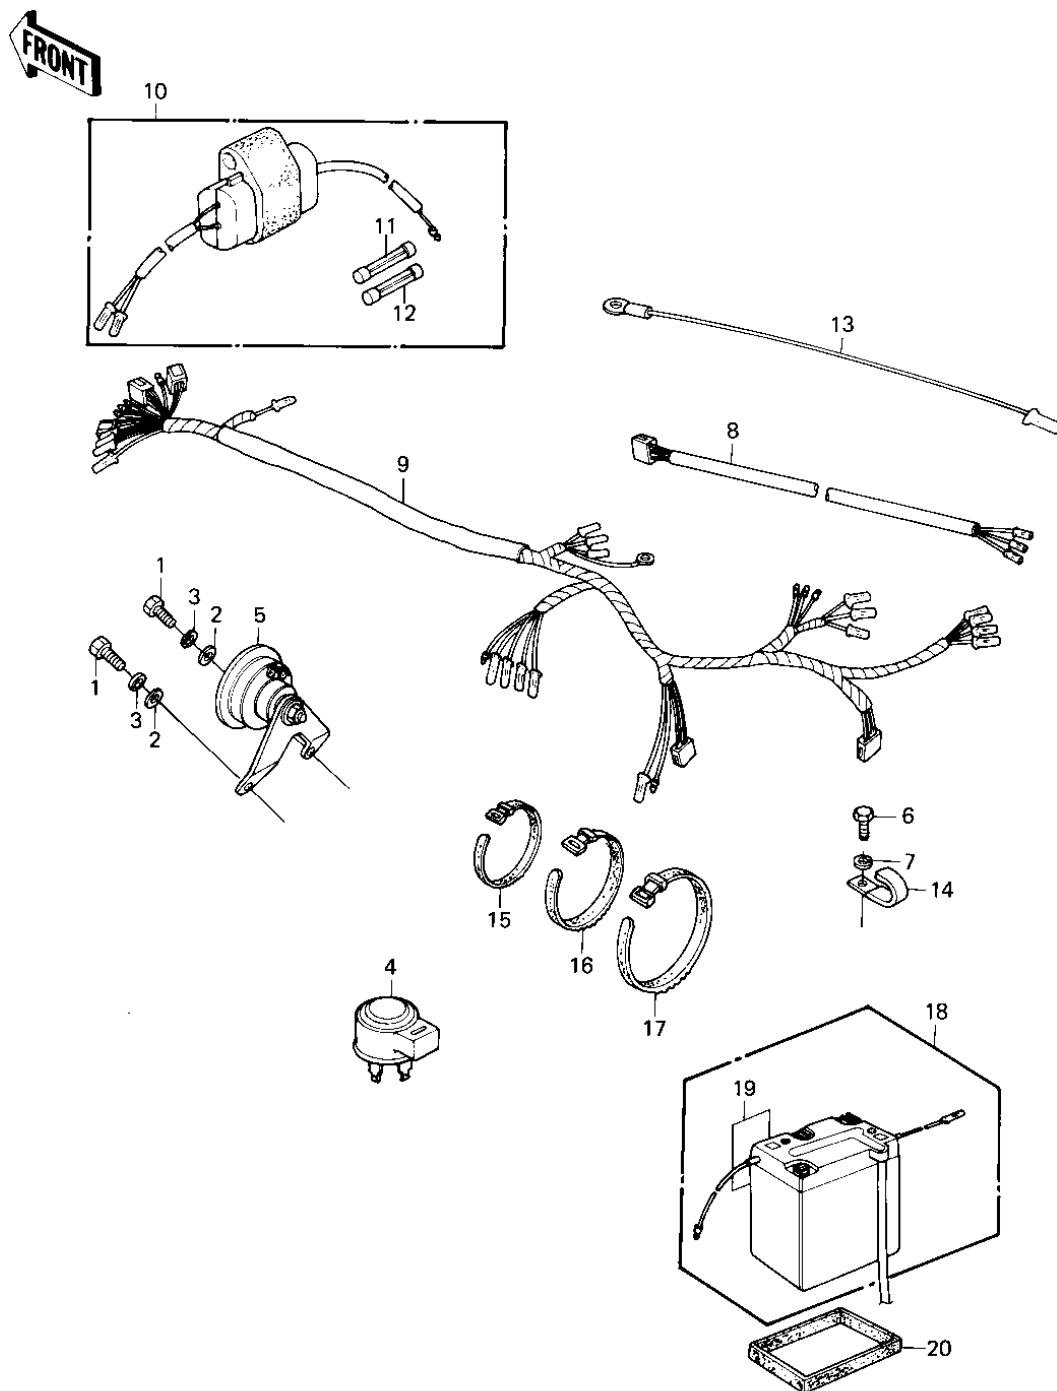

1981 KE175 PARTS DIAGRAM

CHASSIS ELECTRICAL EQUIPMENT ('80-'81 KE)

1981 KE175 PARTS LIST

CHASSIS ELECTRICAL EQUIPMENT ('80-'81 KE)

ITEM NAME	PART NUMBER	QUANTITY
BOLT-UPSET,6X16 (Ref # 1)	112G0616	1
WASHER PLAIN 6MM (Ref # 2)	411B0600	1
WASHER SPRING 6MM (Ref # 3)	461F0600	2
RELAY-TURN SIGNAL (Ref # 4)	27002-013	1
HORN (Ref # 5)	27003-1008	1
BOLT-UPSET,6X12 (Ref # 6)	112G0612	1
WIRING HARNESS,TAIL L (Ref # 8)	26001-1007	1
WIRING HARNESS,MAIN (Ref # 9)	26001-1049	1
FUSE ASSY (Ref # 10)	26004-1010	1
FUSE,10A,L=30M/M (Ref # 11)	26006-1002	1
FUSE,15A,L=30M/M (Ref # 12)	26006-1003	1
WIRE,LEAD (Ref # 13)	26011-093	1
CLAMP,WIRING HARNESS (Ref # 14)	92037-1069	1
BAND,SHORT (Ref # 15)	92072-030	1
BAND,MIDDLE (Ref # 16)	92072-031	1
BAND,LONG (Ref # 17)	92072-032	1
GS BAT 6N6-1C (Ref # 18)	K26012-1016	1
LABEL-WARNING,BATTERY (Ref # 19)	56040-1036	1
MAT-BATTERY SIDE (Ref # 20)	32103-023	1