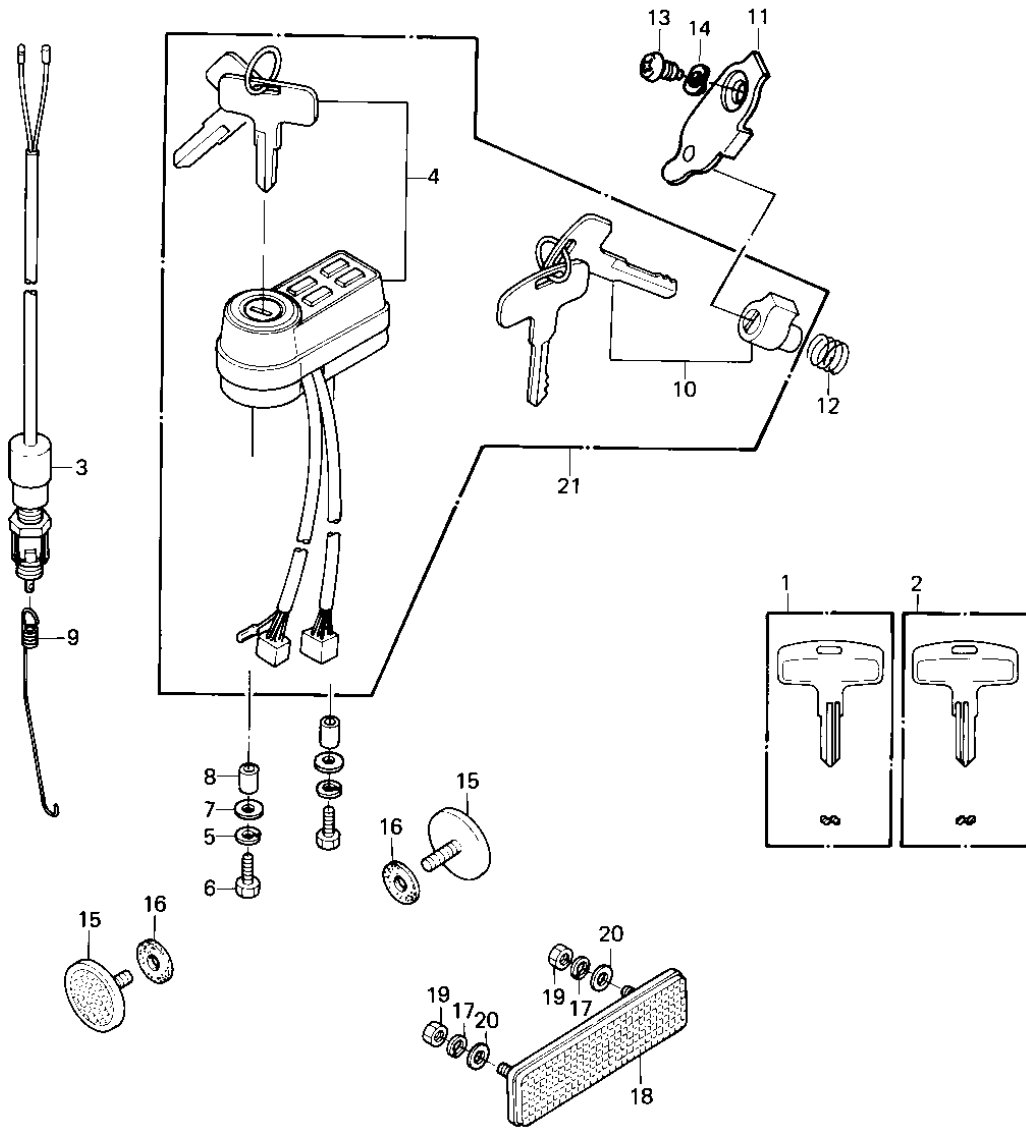

1981 KE175 PARTS DIAGRAM

IGNITION SWITCH/LOCKS/REFLECTORS ('80-'8)

1981 KE175 PARTS LIST

IGNITION SWITCH/LOCKS/REFLECTORS ('80-'8

ITEM NAME	PART NUMBER	QUANTITY
KEY,BLANK (Ref # 1)	27008-1026	1
KEY,BLANK (Ref # 2)	27008-1027	1
SWITCH,BRAKE LIGHT (Ref # 3)	27010-025	1
SWITCH ASSY,IGNITION (Ref # 4)	27005-1005	1
WASHER SPRING 6MM (Ref # 5)	461F0600	1
BOLT 6X22 (Ref # 6)	112B0622	1
WASHER 6.5X20X1.6T (Ref # 7)	92022-125	1
COLLAR (Ref # 8)	92027-241	1
SPRING,BRAKE SWITCH (Ref # 9)	92081-1082	1
LOCK ASSY,STEERING (Ref # 10)	27016-042	1
CAP,STEERING LOCK (Ref # 11)	11012-1134	2
SPRING-STEERING LOCK (Ref # 12)	27032-001	1
SCREW-TAPPING (Ref # 13)	92008-007	1
WASHER (Ref # 14)	92097-003	1
REFLECTOR,REFLEX (Ref # 15)	28012-016	1
DAMPER RUBBER,REFLECT (Ref # 16)	92094-011	1
WASHER SPRING 5MM (Ref # 17)	461F0500	1
REFLECTOR,REAR REFLEX (Ref # 18)	28012-1005	1
NUT,5MM (Ref # 19)	311B0500	1
WASHER PLAIN 5MM (Ref # 20)	411B0500	1
LOCK ASSY,KE175-D2 (Ref # 21)	27004-5018	1