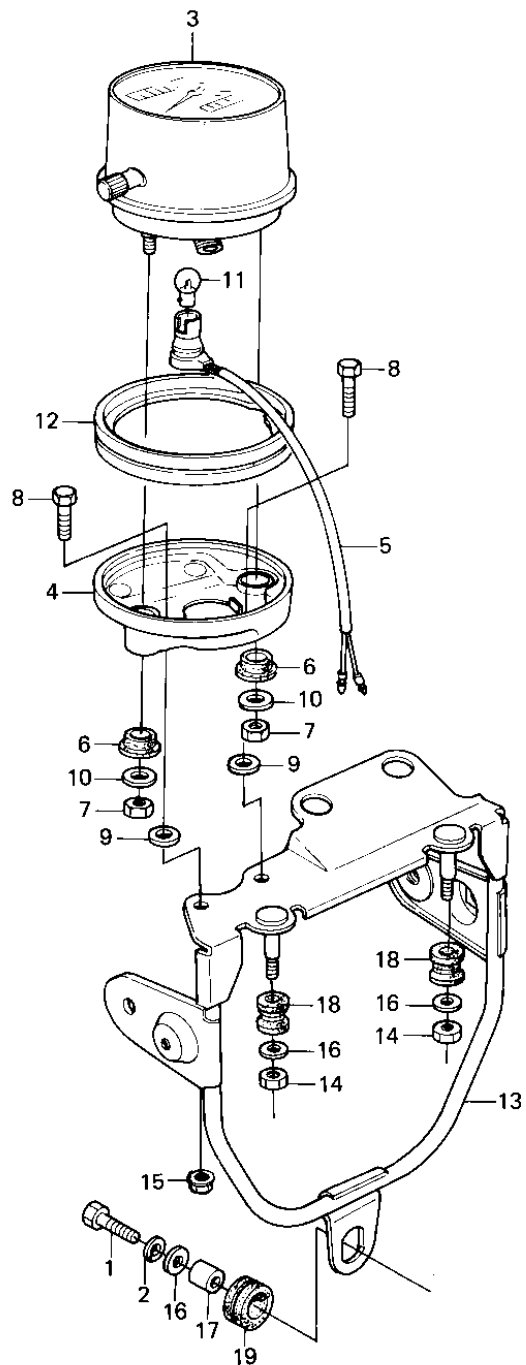

1981 KE175 PARTS DIAGRAM

METER ('80-'81 KE175-D2/D3)

1981 KE175 PARTS LIST

METER ('80-'81 KE175-D2/D3)

ITEM NAME	PART NUMBER	QUANTITY
BOLT-UPSET (Ref # 1)	112G0625	1
WASHER SPRING 6MM (Ref # 2)	461F0600	1
SPEEDOMETER,KM/H&MPH (Ref # 3)	25005-1049	1
SPEEDOMETER,KM/H (Ref # 3)	25005-1050	1
COVER,METER (Ref # 4)	14025-1075	1
SOCKET ASSY,SPEEDOMET (Ref # 5)	25010-021	1
DAMPER RUBBER,MET FIT (Ref # 6)	25019-023	1
NUT,5MM (Ref # 7)	311B0500	1
BOLT,HEX HEAD,6X14 (Ref # 8)	92003-204	1
WASHER,6M/M,METER (Ref # 9)	92022-1039	1
WASHER,PLAIN,6MM (Ref # 10)	92022-263	1
BULB-6V 3W (Ref # 11)	92069-053	1
DAMPER,METER (Ref # 12)	92075-1102	1
BRACKET,METER (Ref # 13)	25008-1009	1
NUT 6MM (Ref # 14)	311B0600	1
NUT-6MM (Ref # 15)	92015-1078	1
WASHER 6.5X20X1.6T (Ref # 16)	92022-125	1
COLLAR (Ref # 17)	92027-241	1
DAMPER RUBB SPEEDMETR (Ref # 18)	92075-024	1
DAMPER RUBBER,RR FENR (Ref # 19)	92075-209	1