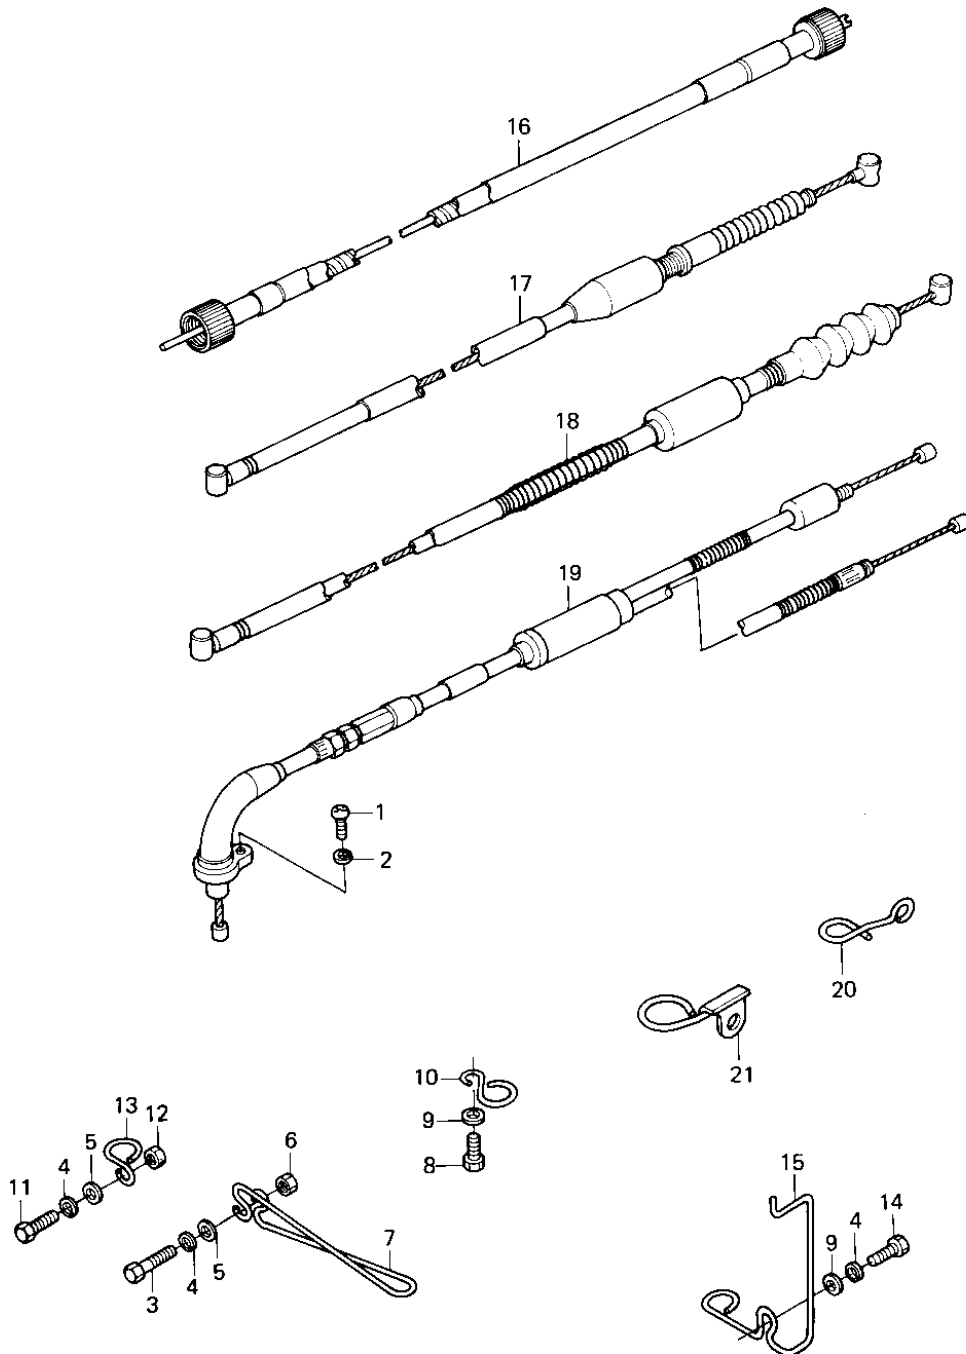

1981 KE175 PARTS DIAGRAM

CABLES ('80-'81 KE175-D2/D3)

1981 KE175 PARTS LIST

CABLES ('80-'81 KE175-D2/D3)

ITEM NAME	PART NUMBER	QUANTITY
SCREW PAN HEAD 5X10 (Ref # 1)	220B0510	1
WASHER SPRING 5MM (Ref # 2)	461F0500	1
BOLT-UPSET (Ref # 3)	112G0625	1
WASHER SPRING 6MM (Ref # 4)	461F0600	1
WASHER PLAIN 6MM (Ref # 5)	410B0600	1
NUT 6MM (Ref # 6)	311B0600	2
CLAMP,CABLE (Ref # 7)	92037-1014	1
BOLT-UPSET,6X12 (Ref # 8)	112G0612	2
WASHER PLAIN 6MM (Ref # 9)	411B0600	1
CLAMP,CABLE (Ref # 10)	92037-1034	1
BOLT-UPSET (Ref # 11)	112G0618	1
CLAMP,CABLE (Ref # 13)	92037-1033	1
CLAMP (Ref # 15)	92037-1084	1
CABLE,SPEEDOMETER (Ref # 16)	54001-1011	1
CABLE,FRONT BRAKE (Ref # 17)	54005-1014	1
CABLE-BRAKE (Ref # 17)	54005-1030	1
CABLE-CLUTCH (Ref # 18)	54011-1063	1
CABLE,THROTTLE CONTRL (Ref # 19)	54012-1023	1
CLAMP,CABLE (Ref # 20)	92037-1016	1
CLAMP,CABLE (Ref # 21)	92037-1015	1