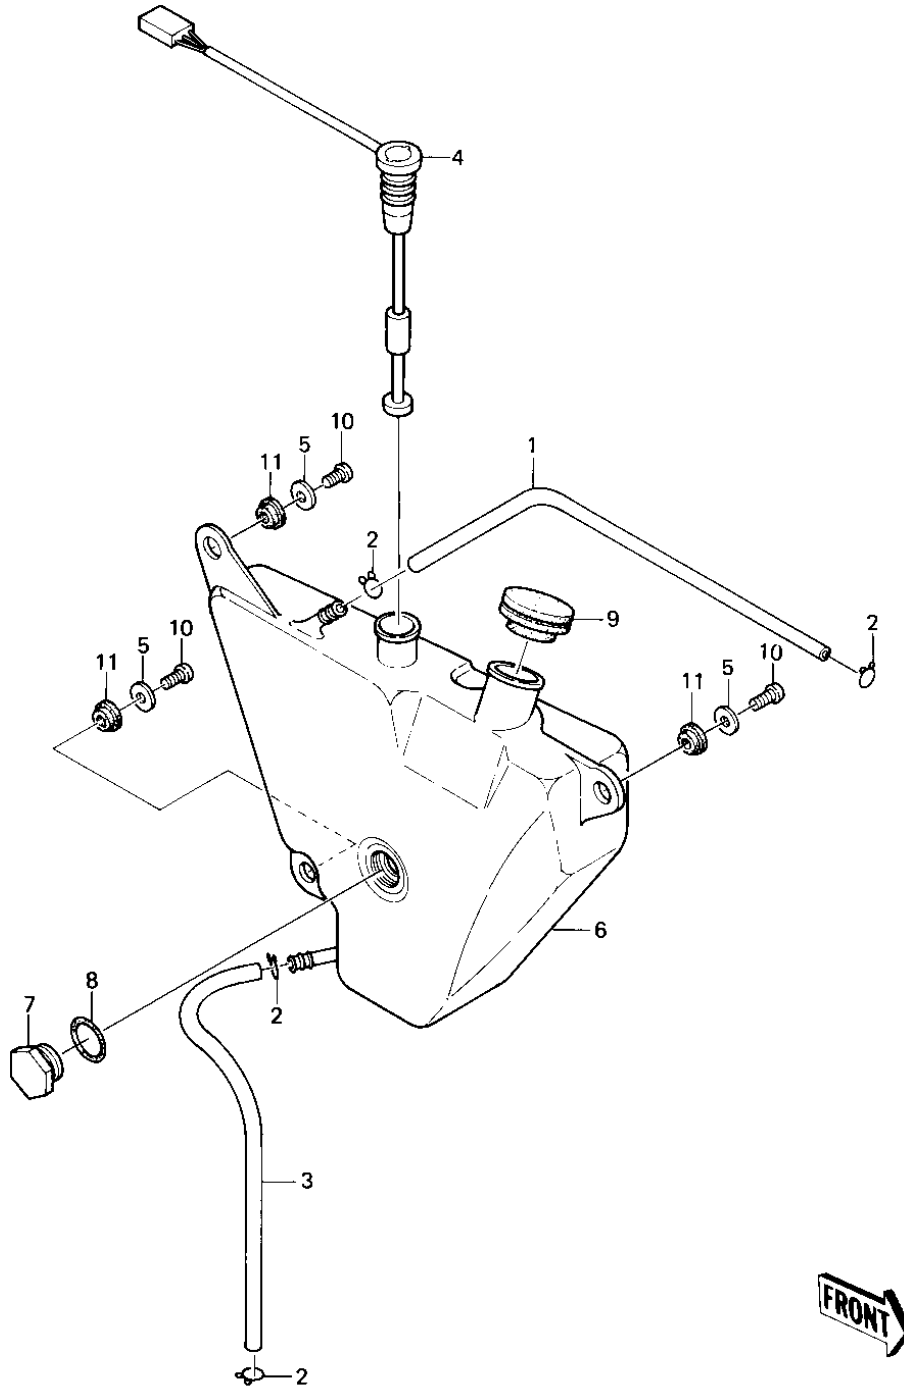

## 1981 KE175 PARTS DIAGRAM

OIL TANK ('80-'81 KE175-D2/D3)

## 1981 KE175 PARTS LIST

OIL TANK ('80-'81 KE175-D2/D3)

ITEM NAME	PART NUMBER	QUANTITY
TUBE VINYL 5X470, ACTUAL L=400MM (Ref # 1)	700Q05470	1
CLAMP FUEL PIPE (Ref # 2)	92037-010	1
TUBE,VINYL,4.5X400 (Ref # 3)	92059-107	1
SWITCH,OIL CHECK (Ref # 4)	27010-1031	1
WASHER PLAIN 8MM (Ref # 5)	410B0800	1
TANK,OIL (Ref # 6)	52001-1006	1
GUAGE-OIL LEVEL (Ref # 7)	52015-002	1
"O" RING,20MM (Ref # 8)	92055-051	1
CAP-OIL TANK (Ref # 9)	51049-1004	1
SCREW-PAN HEAD,6MM (Ref # 10)	92011-026	1
RUBBER,METER (Ref # 11)	92075-172	1