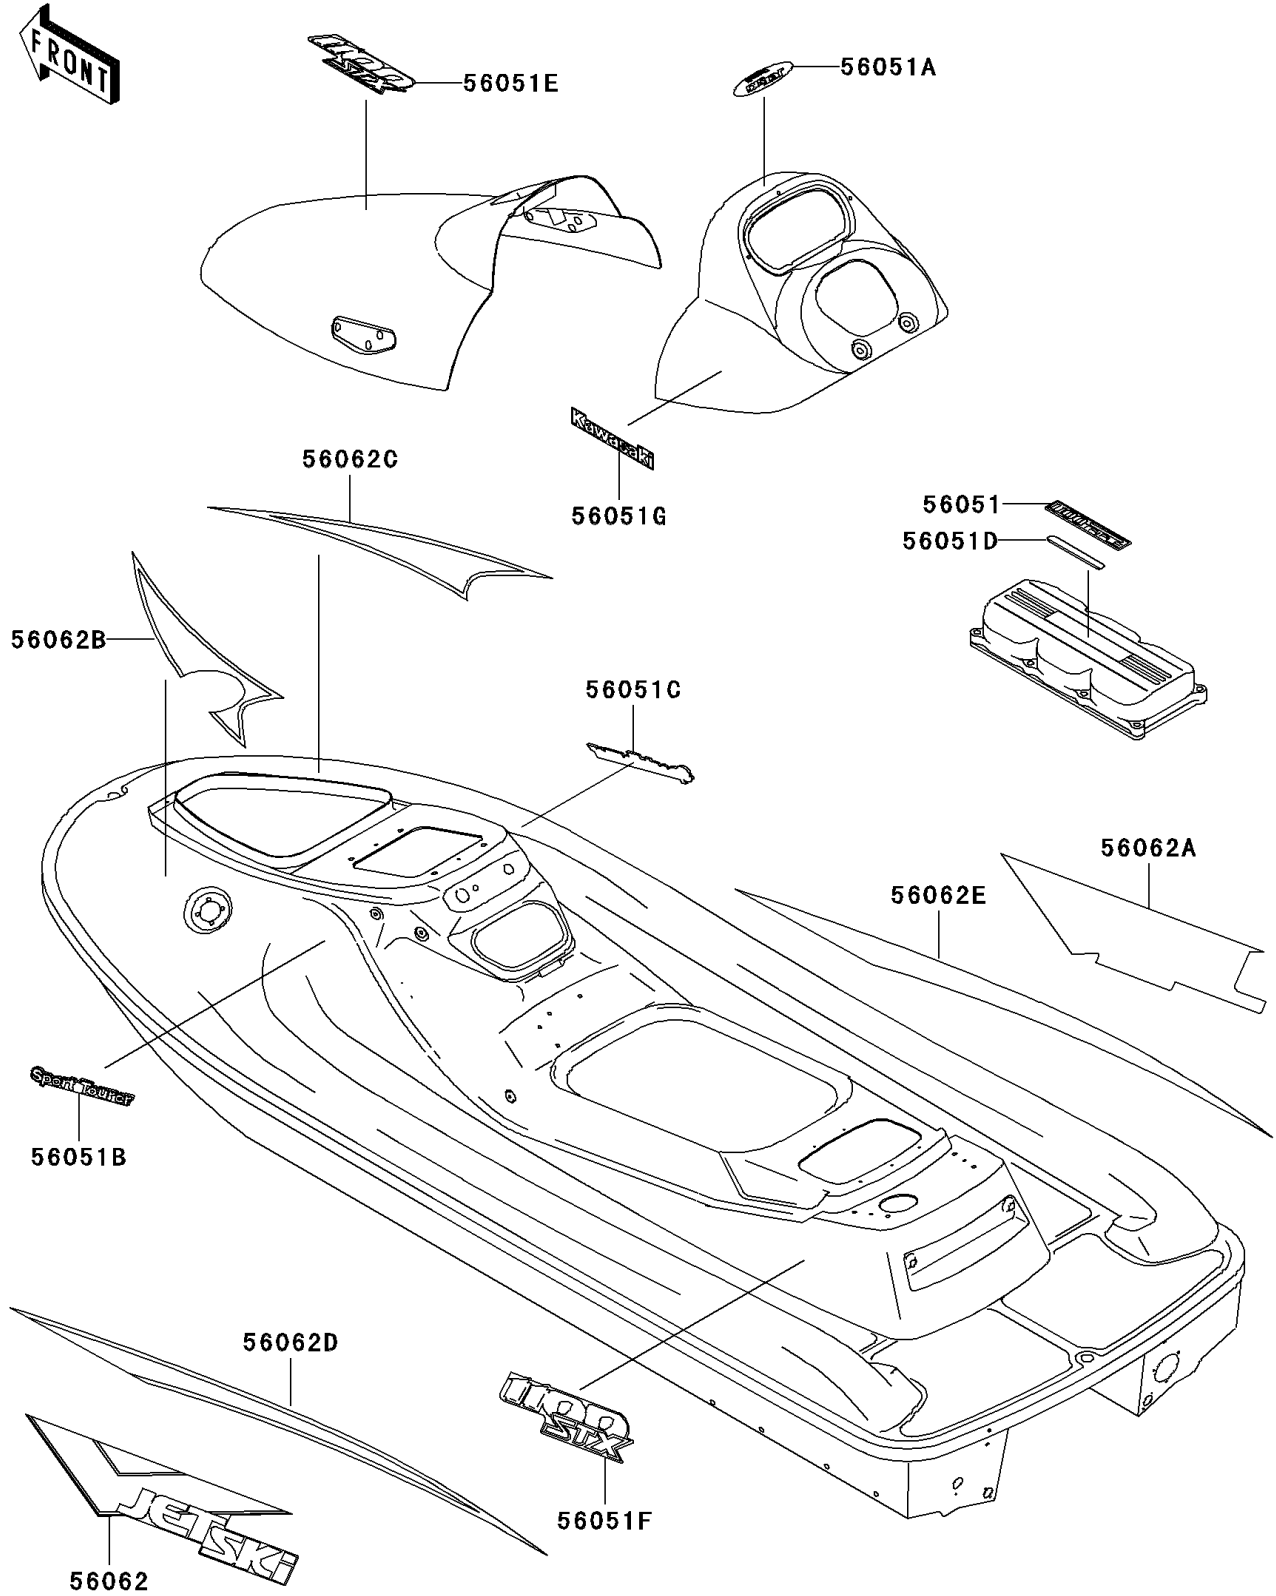

## 1999 1100 STX PARTS DIAGRAM

Decals(JT1100-B2)

F3880A

## 1999 1100 STX PARTS LIST

Decals(JT1100-B2)

ITEM NAME	PART NUMBER	QUANTITY
MARK,1100 TRIPLE (Ref # 56051)	56051-3747	1
MARK,HANDLE COVER,JET SKI (Ref # 56051A)	56051-3751	1
MARK,DECK,LH,SPORT TOURER (Ref # 56051B)	56051-3765	1
MARK,DECK,RH,SPORT TOURER (Ref # 56051C)	56051-3766	1
MARK,INTAKE COVER (Ref # 56051D)	56051-3809	1
MARK,HATCH COVER,1100 STX (Ref # 56051E)	56051-3818	1
MARK,DECK,1100 STX (Ref # 56051F)	56051-3819	1
MARK,HANDLE COVER,KAWASAKI (Ref # 56051G)	56051-3820	1
PATTERN,HULL,LH (Ref # 56062)	56062-3751	1
PATTERN,HULL,RH (Ref # 56062A)	56062-3752	1
PATTERN,DECK,FR,LH (Ref # 56062B)	56062-3753	1
PATTERN,DECK,FR,RH (Ref # 56062C)	56062-3754	1
PATTERN,DECK,RR,LH (Ref # 56062D)	56062-3755	1
PATTERN,DECK,RR,RH (Ref # 56062E)	56062-3756	1