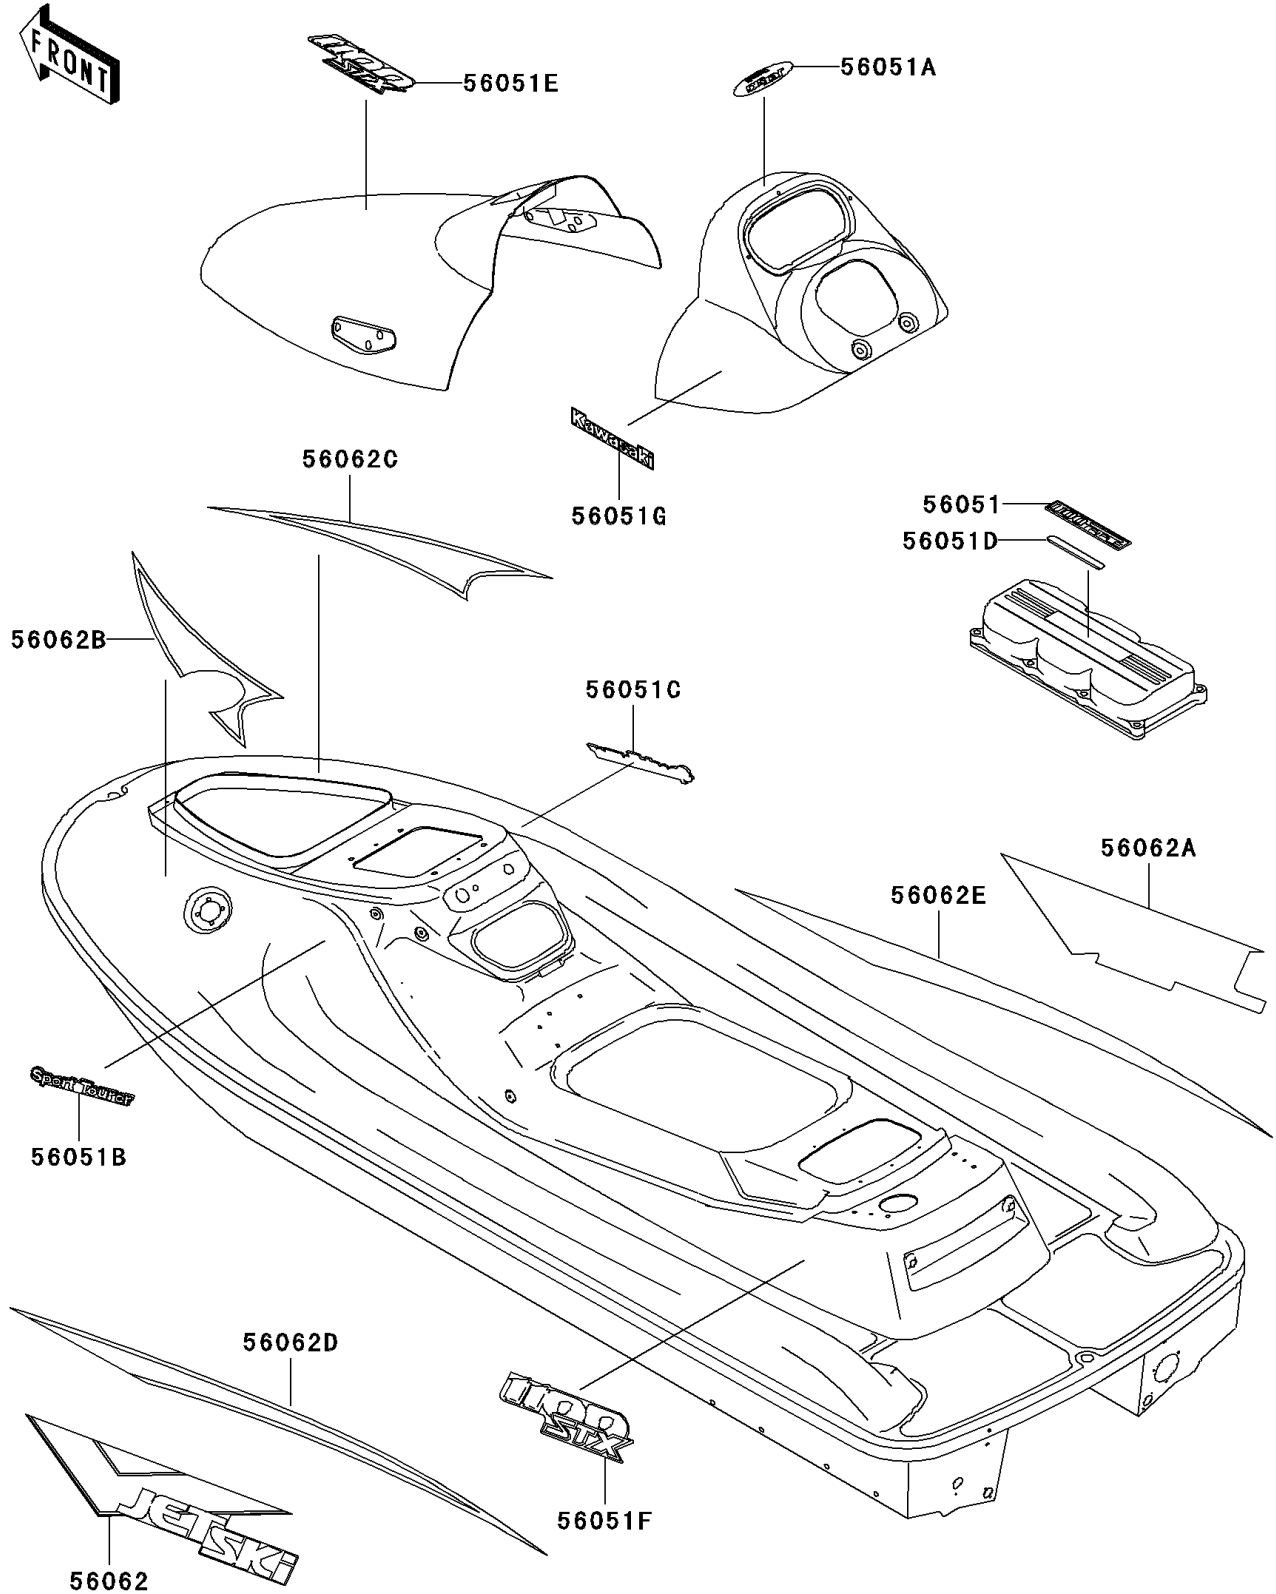

# 1999 1100 STX PARTS DIAGRAM

Decals(JT1100-B2)

F3880A

# 1999 1100 STX PARTS LIST

Decals(JT1100-B2)

ITEM NAME	PART NUMBER	QUANTITY
MARK,1100 TRIPLE (Ref # 56051)	56051-3747	1
MARK,HANDLE COVER,JET SKI (Ref # 56051A)	56051-3751	1
MARK,DECK,LH,SPORT TOURER (Ref # 56051B)	56051-3765	1
MARK,DECK,RH,SPORT TOURER (Ref # 56051C)	56051-3766	1
MARK,INTAKE COVER (Ref # 56051D)	56051-3809	1
MARK,HATCH COVER,1100 STX (Ref # 56051E)	56051-3818	1
MARK,DECK,1100 STX (Ref # 56051F)	56051-3819	2
MARK,HANDLE COVER,KAWASAKI (Ref # 56051G)	56051-3820	1
PATTERN,HULL,LH (Ref # 56062)	56062-3751	1
PATTERN,HULL,RH (Ref # 56062A)	56062-3752	1
PATTERN,DECK,FR,LH (Ref # 56062B)	56062-3753	1
PATTERN,DECK,FR,RH (Ref # 56062C)	56062-3754	1
PATTERN,DECK,RR,LH (Ref # 56062D)	56062-3755	1
PATTERN,DECK,RR,RH (Ref # 56062E)	56062-3756	1