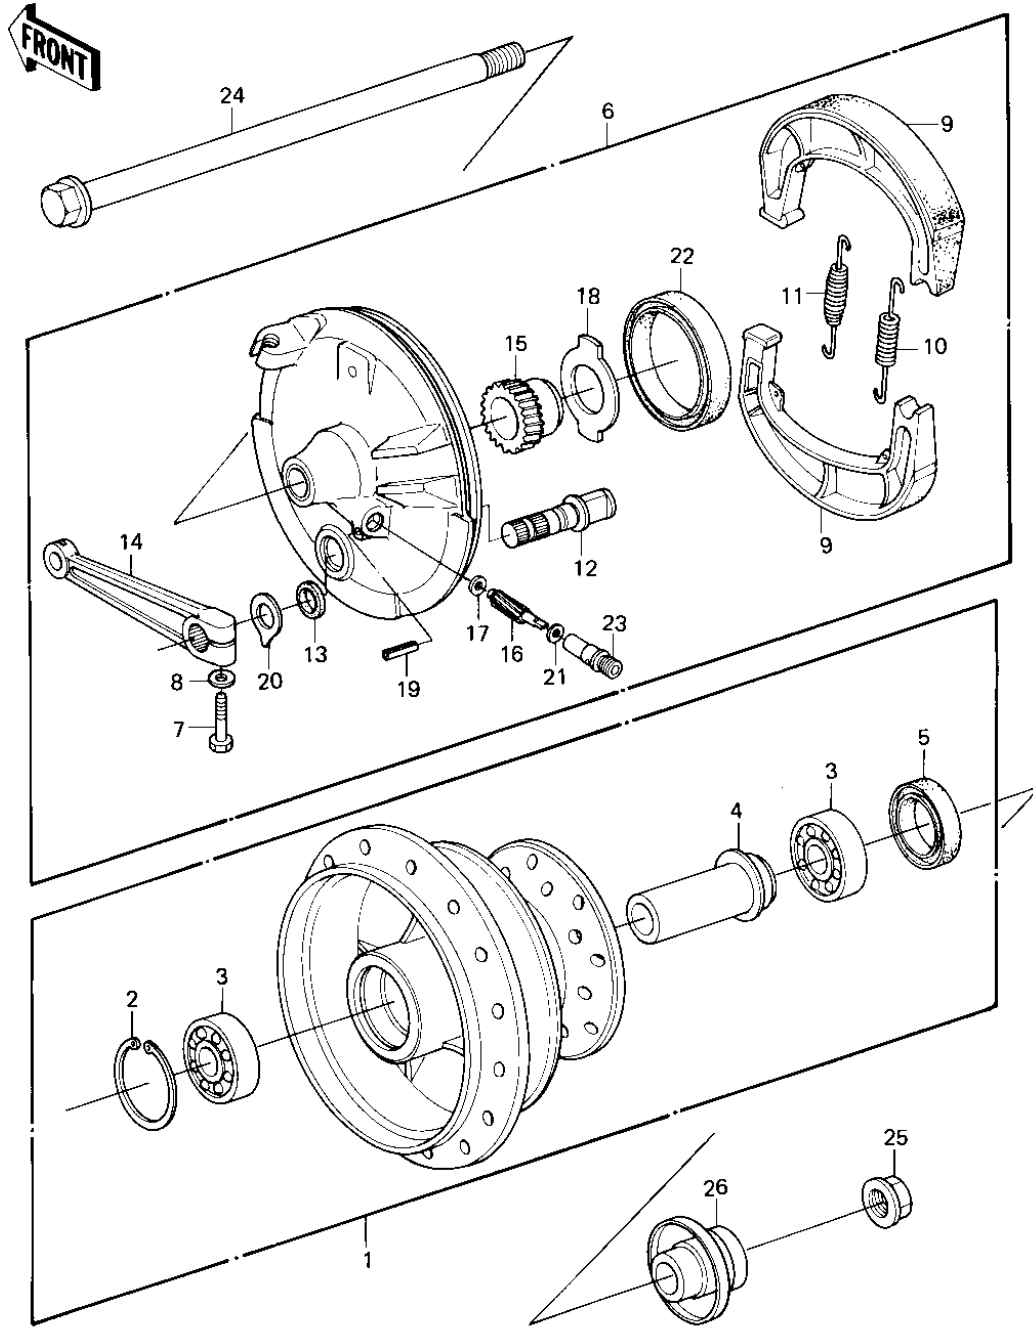

# 1980 KE175 PARTS DIAGRAM

FRONT HUB/BRAKE ('80-'81 KE175-D2/D3)

# 1980 KE175 PARTS LIST

FRONT HUB/BRAKE ('80-'81 KE175-D2/D3)

ITEM NAME	PART NUMBER	QUANTITY
DRUM-ASSY,FR BRK (Ref # 1)	41034-1014	1
CIRCLIP.37MM (Ref # 2)	481J3700	1
BEARING BALL #6301 (Ref # 3)	601B6301	2
COLLAR,FR BRAKE DRUM (Ref # 4)	92027-1097	1
OIL SEAL,FR BK DRUM (Ref # 5)	92050-059	1
PANEL-ASY,FR BRK (Ref # 6)	41035-1045	1
PANEL-ASY,FR BRK (Ref # 6)	41035-1045	1
BOLT-UPSET (Ref # 7)	112G0625	1
WASHER PLAIN 6MM (Ref # 8)	410B0600	1
SHOE,BRAKE (Ref # 9)	41048-015	2
SPRING,BRAKE SHOE (Ref # 10)	92081-1766	1
SPRING,BRAKE SHOE (Ref # 11)	92081-1550	1
CAM,BRAKE,FRONT (Ref # 12)	41050-1010	1
DUST SHIELD BRAKE CAM (Ref # 13)	41051-001	1
LEVER,BRAKE FRONT (Ref # 14)	41053-1012	1
GEAR,SPEEDOMETER,24T (Ref # 15)	41060-1017	1
PINION,SPEEDOMETER,8T (Ref # 16)	41060-1018	1
WASHER THRST SPD PINI (Ref # 17)	41063-001	1
RECIEVER-SPEED GEAR (Ref # 18)	41064-006	1
PIN,SPRING (Ref # 19)	41082-001	1
INDICATOR,BRAKE SHOE (Ref # 20)	41085-1003	1
WASHER THRST SPD PINI (Ref # 21)	41063-001	1
OIL SEAL F BRK PANEL (Ref # 22)	92050-010	1
BUSHING,METER GEAR (Ref # 23)	92087-1002	1
AXLE,FR,L=215 (Ref # 24)	41068-1095	1
NUT-12MM (Ref # 25)	92015-1156	1
COLLAR,FRONT AXLE (Ref # 26)	92027-1098	1