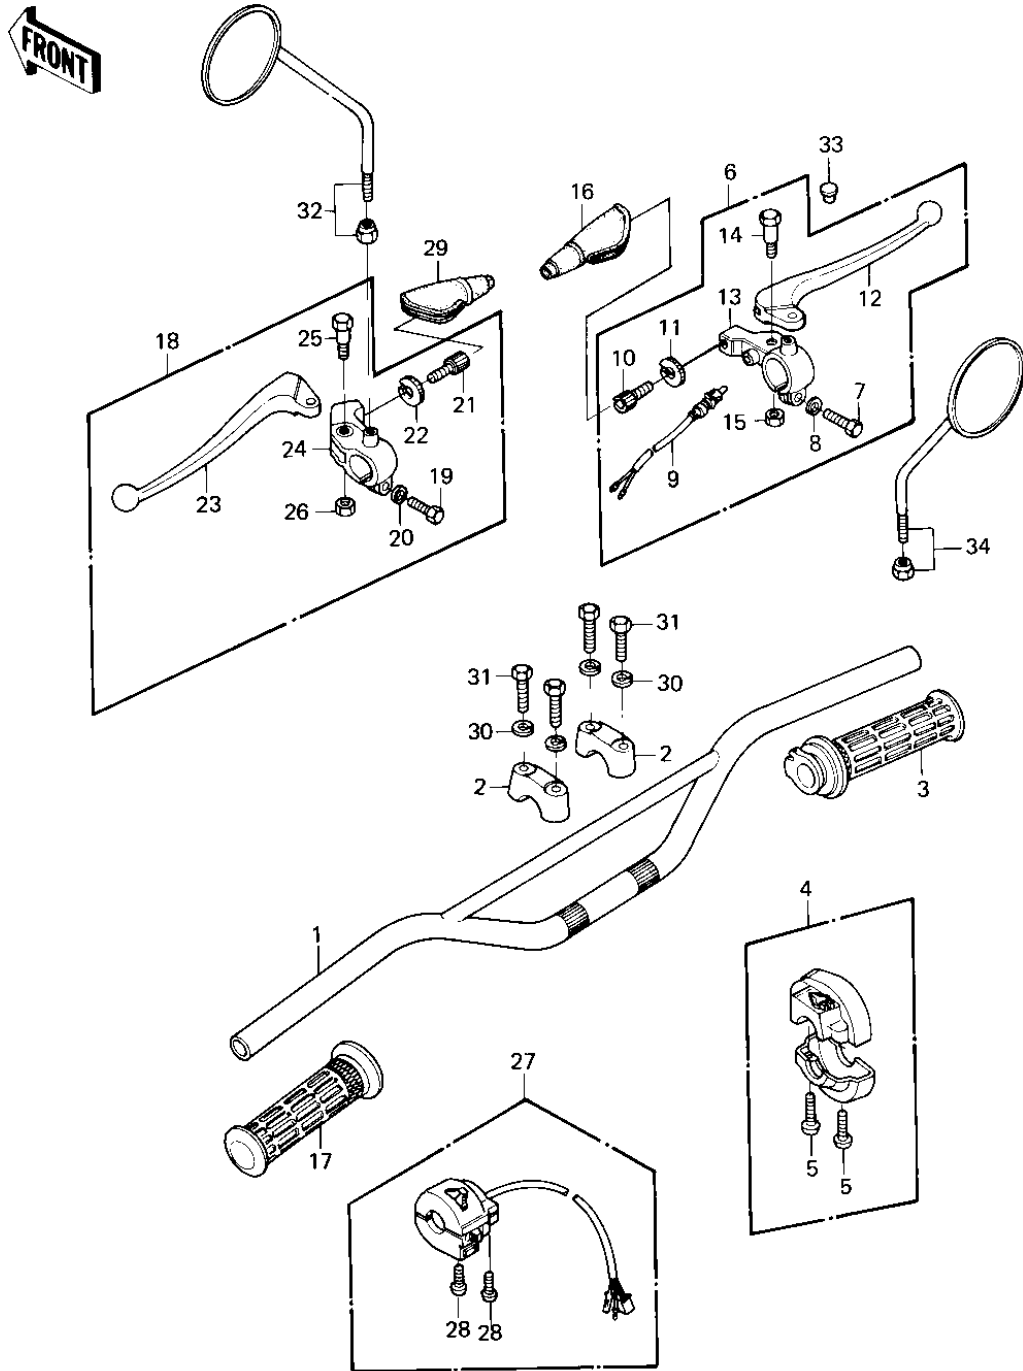

1980 KE175 PARTS DIAGRAM

HANDLEBAR ('80-'81 KE175-D2/D3)

1980 KE175 PARTS LIST

HANDLEBAR ('80-'81 KE175-D2/D3)

ITEM NAME	PART NUMBER	QUANTITY
HANDLEBAR (Ref # 1)	46003-1022	1
HOLDER,HANDLEBAR (Ref # 2)	46012-014	2
GRIP ASSY,THROTTLE (Ref # 3)	46019-1005	1
HOUSING ASSY,CONT,R.H (Ref # 4)	46091-1041	1
SCREW PAN HEAD 5X18 (Ref # 5)	220B0518	2
LEVER ASSY,FRONT BRK (Ref # 6)	46021-029	1
LEVER ASSY,FRNT BRAKE (Ref # 6)	46021-031	1
BOLT HEX HEAD 6X25 (Ref # 7)	110N0625	1
WASHER,PLAIN,6MM (Ref # 8)	410D0600	1
SWITCH-FR. BRAKE LAMP (Ref # 9)	27021-004	1
SCREW,CABLE ADJUST (Ref # 10)	46055-010	1
SCREW CABLE ADJUST (Ref # 10)	46055-003	1
NUT-LOCK (Ref # 11)	46056-005	1
LEVER FRONT BRAKE (Ref # 12)	46058-004	1
HOLDER-FR BRK LEV,BLK (Ref # 13)	46060-009-21	1
BOLT,HEX HEAD,5X22 (Ref # 14)	92007-046	1
NUT-LOCK,5MM (Ref # 15)	92019-014	1
BOOTS,LEVER HOLDER (Ref # 16)	49006-1017	1
GRIP,L.H. (Ref # 17)	46075-1004	1
LEVER ASSY,CLUTCH (Ref # 18)	46076-044	1
BOLT HEX HEAD 6X25 (Ref # 19)	110N0625	1
WASHER,PLAIN,6MM (Ref # 20)	410D0600	1
SCREW CABLE ADJUST (Ref # 21)	46055-003	1
NUT-LOCK (Ref # 22)	46056-005	1
LEVER-CLUTCH (Ref # 23)	46092-015	1
HOLDER-CLUTCH LEV,BLK (Ref # 24)	46094-011-21	1
BOLT,HEX HEAD,5X22 (Ref # 25)	92007-046	1
NUT-LOCK,5MM (Ref # 26)	92019-014	1
HOUSING ASSY,L.H (Ref # 27)	46091-1042	1