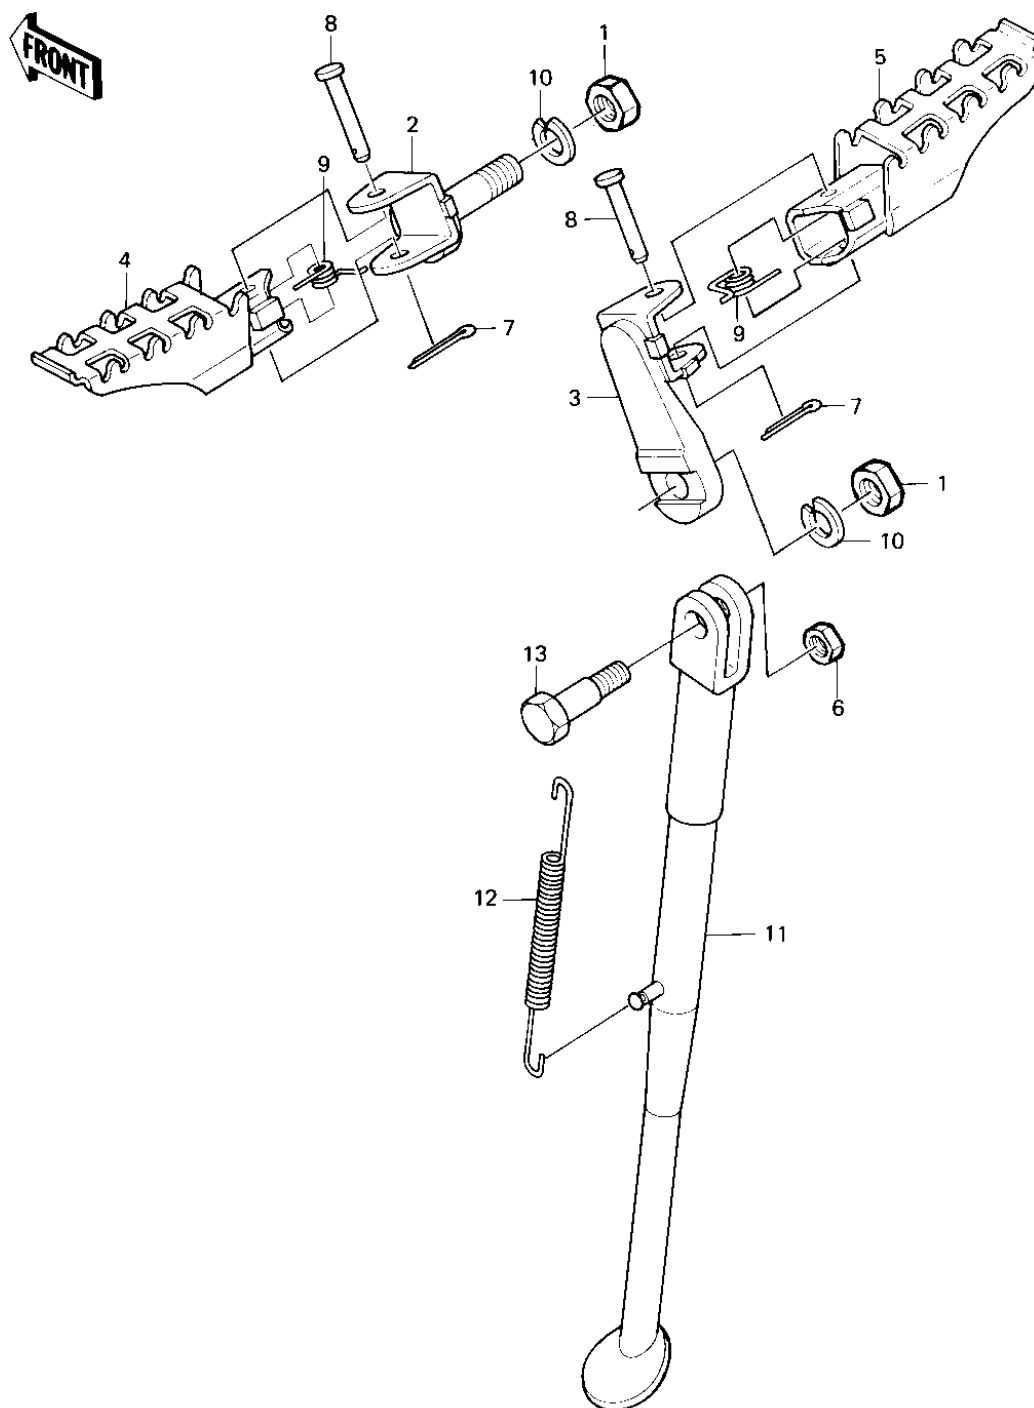

1981 KE175 PARTS DIAGRAM

FOOTRESTS/STAND

1981 KE175 PARTS LIST

FOOTRESTS/STAND

ITEM NAME	PART NUMBER	QUANTITY
NUT 14MM (Ref # 1)	315B1400	1
HOLDER-STEP,FR,LH (Ref # 2)	34003-1112	1
BRACKET,R.H FOOTREST (Ref # 3)	34003-1024	1
STEP,L.H FR FOOTREST (Ref # 4)	34028-1013	1
STEP,R.H FR FOOTREST (Ref # 5)	34028-1014	1
NUT,LOCK,10MM (Ref # 6)	92019-021	1
PIN COTTER 2.5X16 (Ref # 7)	550D2516	1
PIN-FOOTREST BAR FIT (Ref # 8)	92043-080	1
SPRING,FR FOOTREST (Ref # 9)	92081-1133	1
WASHER SPRING 14MM (Ref # 10)	461F1400	1
STAND-SIDE (Ref # 11)	34024-064	1
SPRING,SIDE STAND (Ref # 12)	34025-008	1
BOLT, SIDE STAND FIT (Ref # 13)	92003-157	1