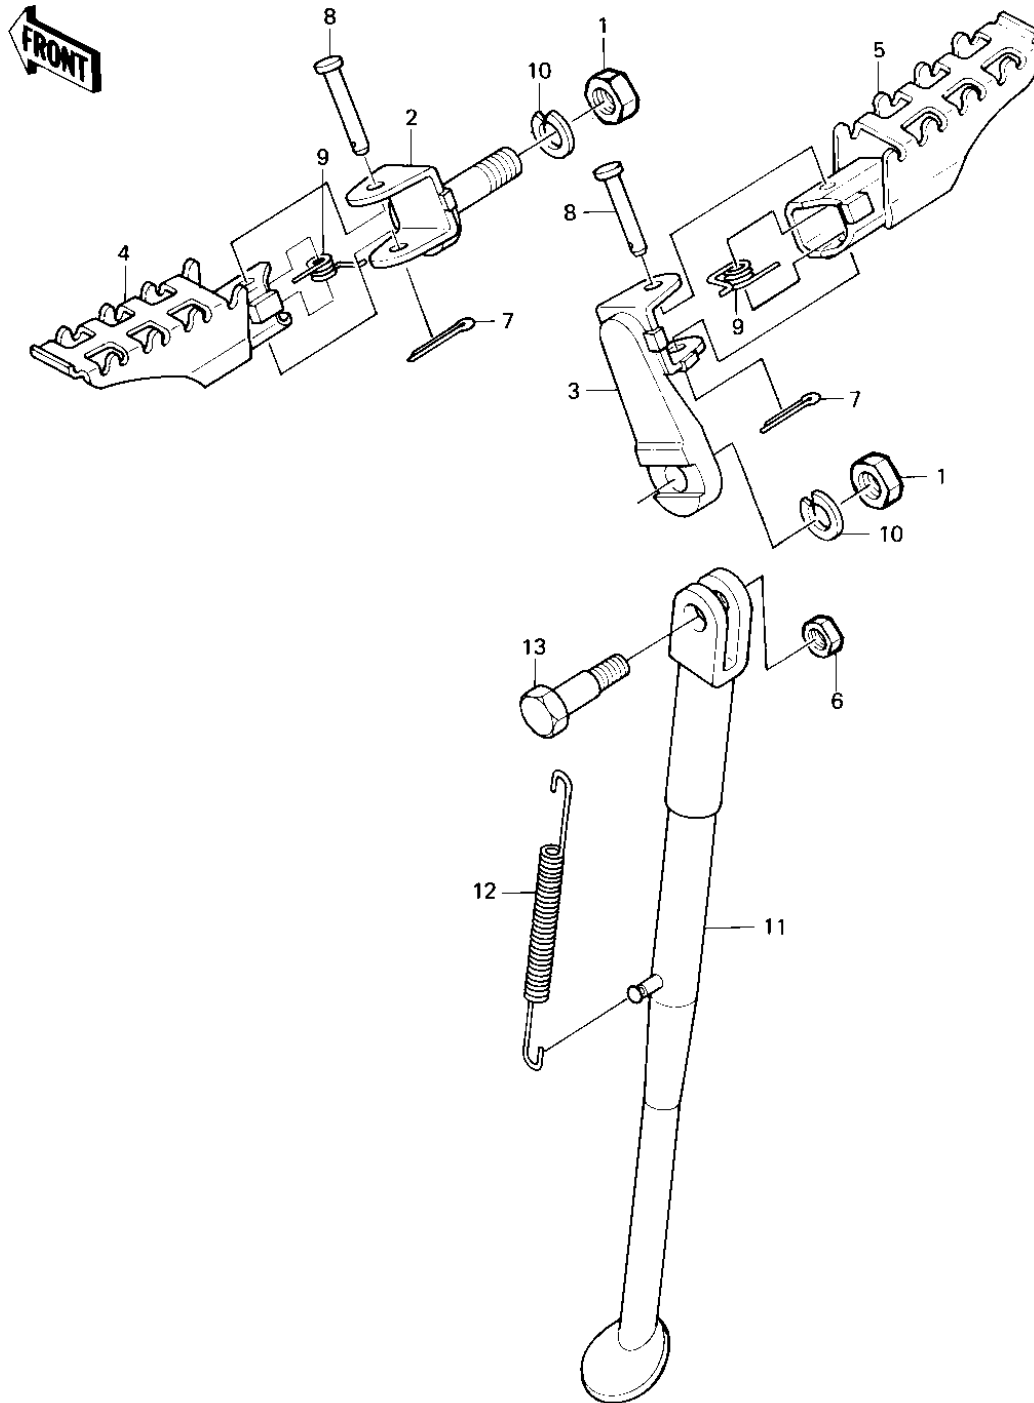

1980 KE175 PARTS DIAGRAM

FOOTRESTS/STAND

1980 KE175 PARTS LIST

FOOTRESTS/STAND

ITEM NAME	PART NUMBER	QUANTITY
NUT 14MM (Ref # 1)	315B1400	2
HOLDER-STEP,FR,LH (Ref # 2)	34003-1112	1
BRACKET,R.H FOOTREST (Ref # 3)	34003-1024	1
STEP,L.H FR FOOTREST (Ref # 4)	34028-1013	1
STEP,R.H FR FOOTREST (Ref # 5)	34028-1014	1
NUT,LOCK,10MM (Ref # 6)	92019-021	1
PIN COTTER 2.5X16 (Ref # 7)	550D2516	2
PIN-FOOTREST BAR FIT (Ref # 8)	92043-080	2
SPRING,FR FOOTREST (Ref # 9)	92081-1133	2
WASHER SPRING 14MM (Ref # 10)	461F1400	2
STAND-SIDE (Ref # 11)	34024-064	1
SPRING,SIDE STAND (Ref # 12)	34025-008	1
BOLT, SIDE STAND FIT (Ref # 13)	92003-157	1