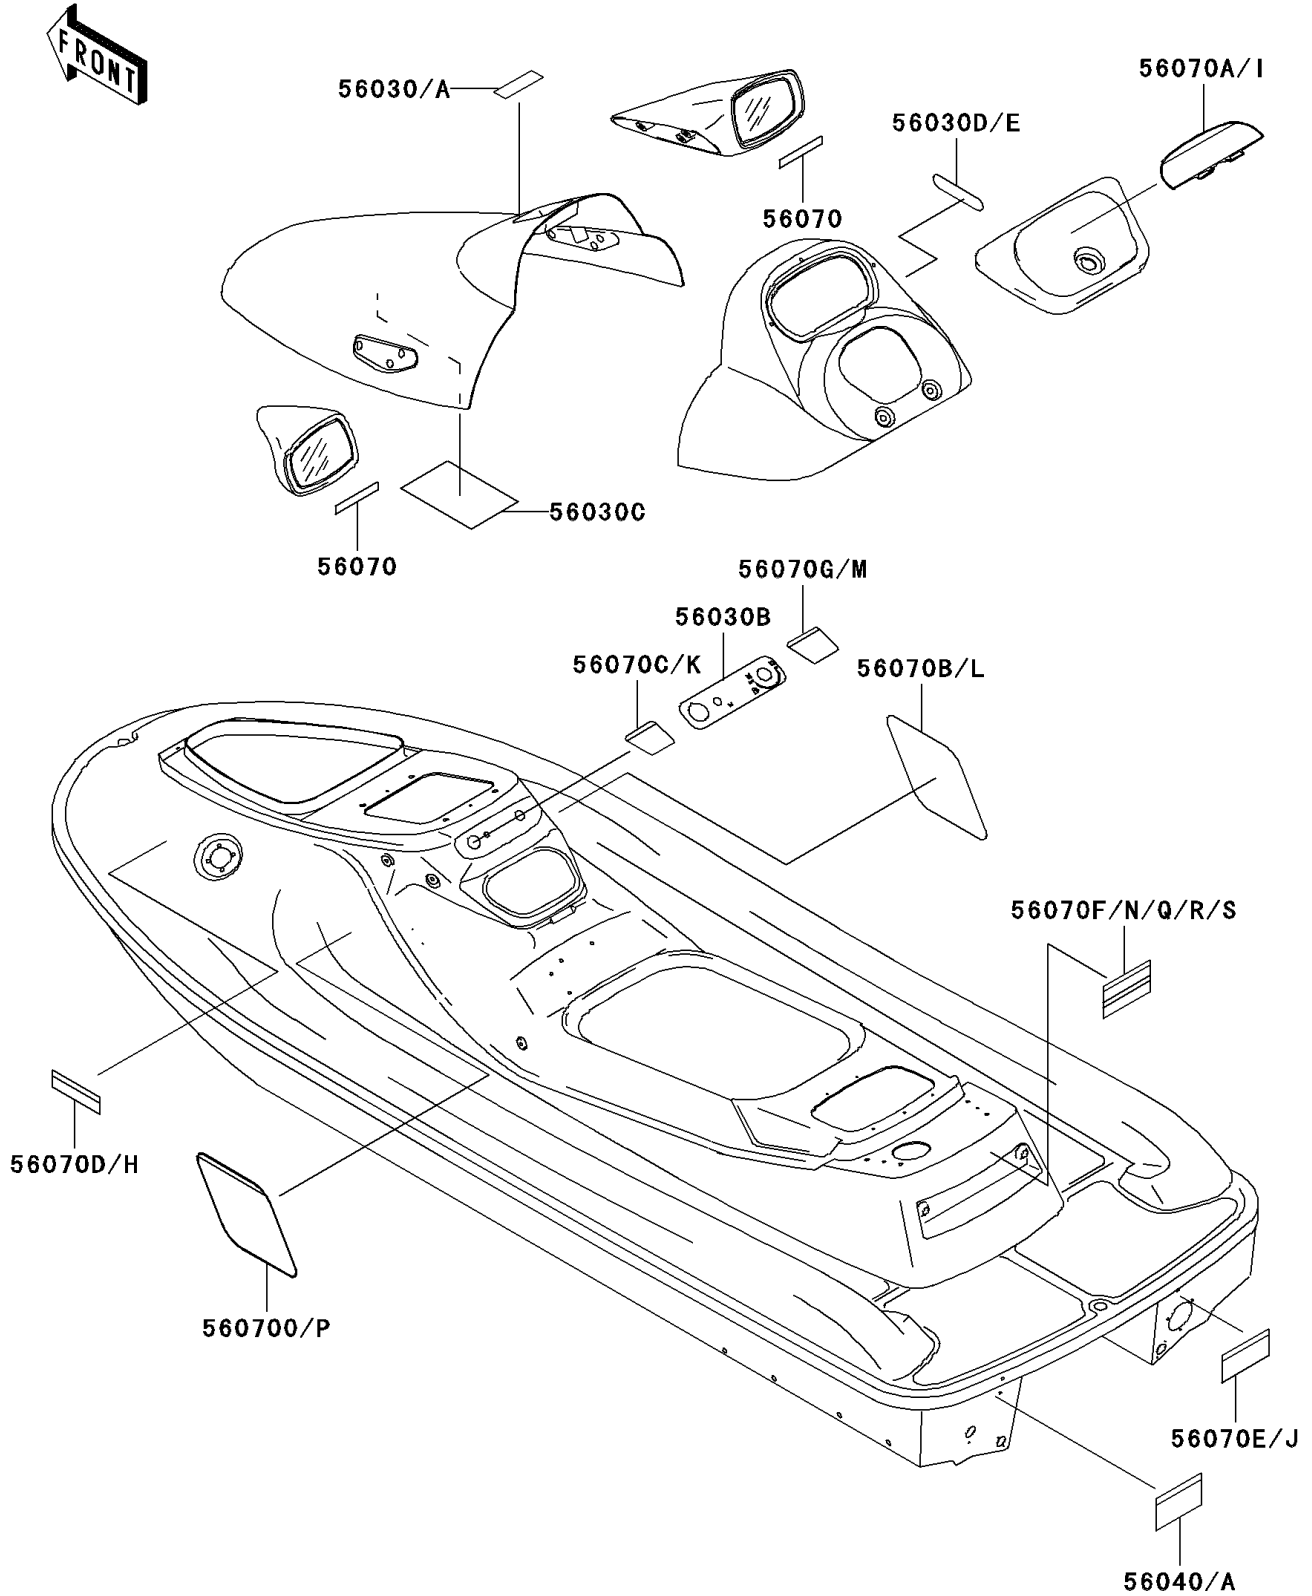

# 1999 1100 STX PARTS DIAGRAM

Labels

F3183

# 1999 1100 STX PARTS LIST

## Labels

ITEM NAME	PART NUMBER	QUANTITY
LABEL,FIRE EXTINGUISHER (Ref # 56030)	56030-3755	1
LABEL,FUEL TAP&CHOKE (Ref # 56030B)	56030-3812	1
LABEL,HATCH (Ref # 56030C)	56030-3814	1
LABEL,REVERSE (Ref # 56030D)	56030-3815	1
LABEL-WARNING,NOZZLE (Ref # 56040)	56040-3898	1
LABEL-WARNING,MIRROR (Ref # 56070)	56070-3764	2
LABEL-WARNING,CENTER STORAGE (Ref # 56070A)	56070-3803	1
LABEL-WARNING,IMPORTANT SAFETY (Ref # 56070B)	56070-3805	1
LABEL-WARNING,TETHER SWITCH (Ref # 56070C)	56070-3806	1
LABEL-WARNING,GASOLINE (Ref # 56070D)	56070-3808	1
LABEL-WARNING,REVERSE BUCKET (Ref # 56070E)	56070-3809	1
LABEL-WARNING,REBOARDING STEP (Ref # 56070G)	56070-3811	1
LABEL-WARNING,IMPORTANT SAFETY (Ref # 56070O)	56070-3847	1
LABEL,FIRE EXTINGUISHER(FRENCH (Ref # 56030A)	56030-3757	1
LABEL,REVERSE (Ref # 56030E)	56030-3816	1
LABEL-WARNING,NOZZLE(FRENCH) (Ref # 56040A)	56040-3916	1
LABEL-WARNING,GASOLINE (Ref # 56070H)	56070-3821	1
LABEL-WARNING,CENTER STORAGE (Ref # 56070I)	56070-3822	1
LABEL-WARNING,REVERSE BUCKET (Ref # 56070J)	56070-3823	1
LABEL-WARNING,TETHER SWITCH (Ref # 56070K)	56070-3824	1
LABEL-WARNING,IMPORTANT SAFETY (Ref # 56070L)	56070-3826	1
LABEL-WARNING,REBOARDING STEP (Ref # 56070M)	56070-3827	1
LABEL,IMPORTANT SAFETY(FRENCH) (Ref # 56070P)	56070-3848	1
LABEL-WARNING,GRAB HANDLE&STEP (Ref # 56070Q)	56070-3865	1
LABEL-WARNING,GRAB HANDLE&STEP (Ref # 56070R)	56070-3866	1
LABEL-WARNING,GRAB HANDLE&STEP (Ref # 56070S)	56070-3869	1