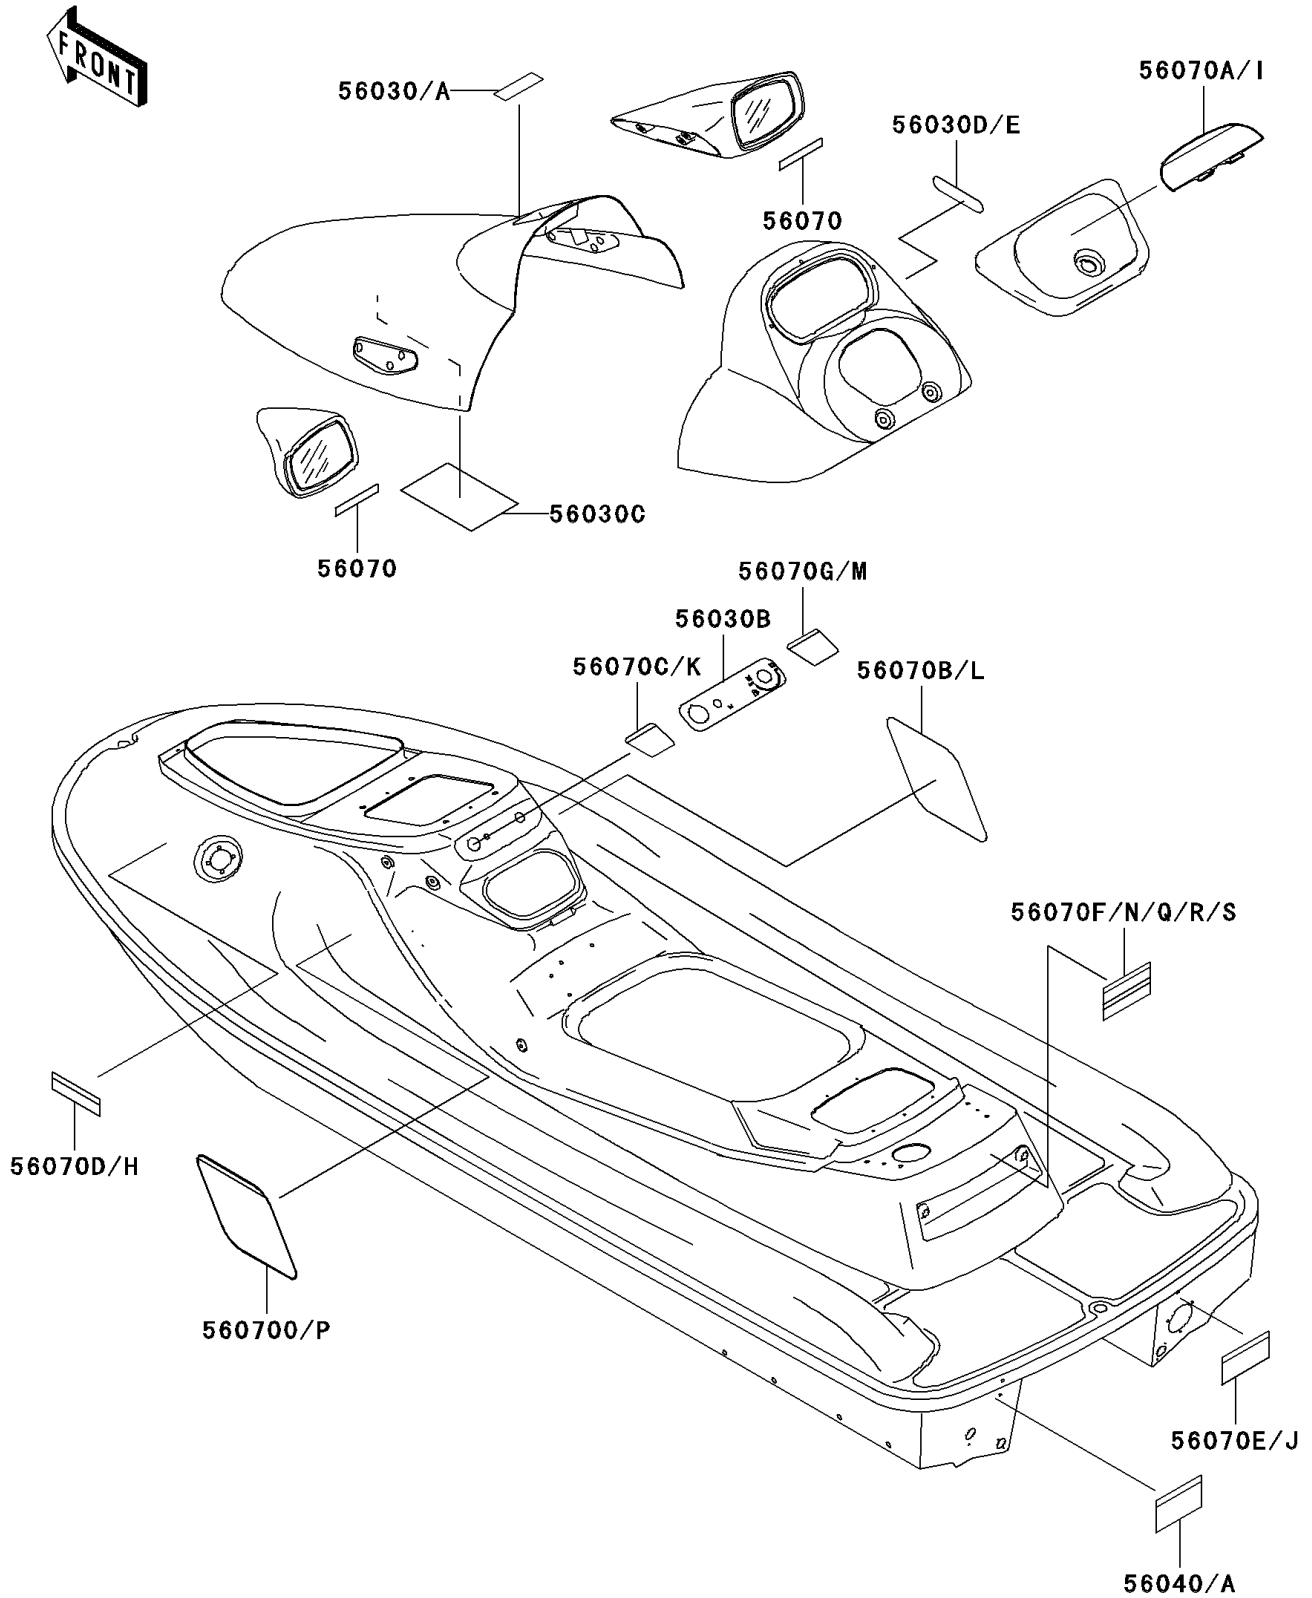

## 1999 1100 STX PARTS DIAGRAM

Labels

F3183

## 1999 1100 STX PARTS LIST

Labels

ITEM NAME	PART NUMBER	QUANTITY
LABEL,FIRE EXTINGUISHER (Ref # 56030)	56030-3755	1
LABEL,FUEL TAP&CHOKE (Ref # 56030B)	56030-3812	1
LABEL,HATCH (Ref # 56030C)	56030-3814	1
LABEL,REVERSE (Ref # 56030D)	56030-3815	1
LABEL-WARNING,NOZZLE (Ref # 56040)	56040-3898	1
LABEL-WARNING,MIRROR (Ref # 56070)	56070-3764	1
LABEL-WARNING,CENTER STORAGE (Ref # 56070A)	56070-3803	1
LABEL-WARNING,IMPORTANT SAFETY (Ref # 56070B)	56070-3805	1
LABEL-WARNING,TETHER SWITCH (Ref # 56070C)	56070-3806	1
LABEL-WARNING,GASOLINE (Ref # 56070D)	56070-3808	1
LABEL-WARNING,REVERSE BUCKET (Ref # 56070E)	56070-3809	1
LABEL-WARNING,REBOARDING STEP (Ref # 56070G)	56070-3811	1
LABEL-WARNING,IMPORTANT SAFETY (Ref # 56070O)	56070-3847	1
LABEL,FIRE EXTINGUISHER(FRENCH (Ref # 56030A)	56030-3757	1
LABEL,REVERSE (Ref # 56030E)	56030-3816	1
LABEL-WARNING,NOZZLE(FRENCH) (Ref # 56040A)	56040-3916	1
LABEL-WARNING,GASOLINE (Ref # 56070H)	56070-3821	1
LABEL-WARNING,CENTER STORAGE (Ref # 56070I)	56070-3822	1
LABEL-WARNING,REVERSE BUCKET (Ref # 56070J)	56070-3823	1
LABEL-WARNING,TETHER SWITCH (Ref # 56070K)	56070-3824	1
LABEL-WARNING,IMPORTANT SAFETY (Ref # 56070L)	56070-3826	1
LABEL-WARNING,REBOARDING STEP (Ref # 56070M)	56070-3827	1
LABEL,IMPORTANT SAFETY(FRENCH) (Ref # 56070P)	56070-3848	1
LABEL-WARNING,GRAB HANDLE&STEP (Ref # 56070Q)	56070-3865	1
LABEL-WARNING,GRAB HANDLE&STEP (Ref # 56070R)	56070-3866	1
LABEL-WARNING,GRAB HANDLE&STEP (Ref # 56070S)	56070-3869	1