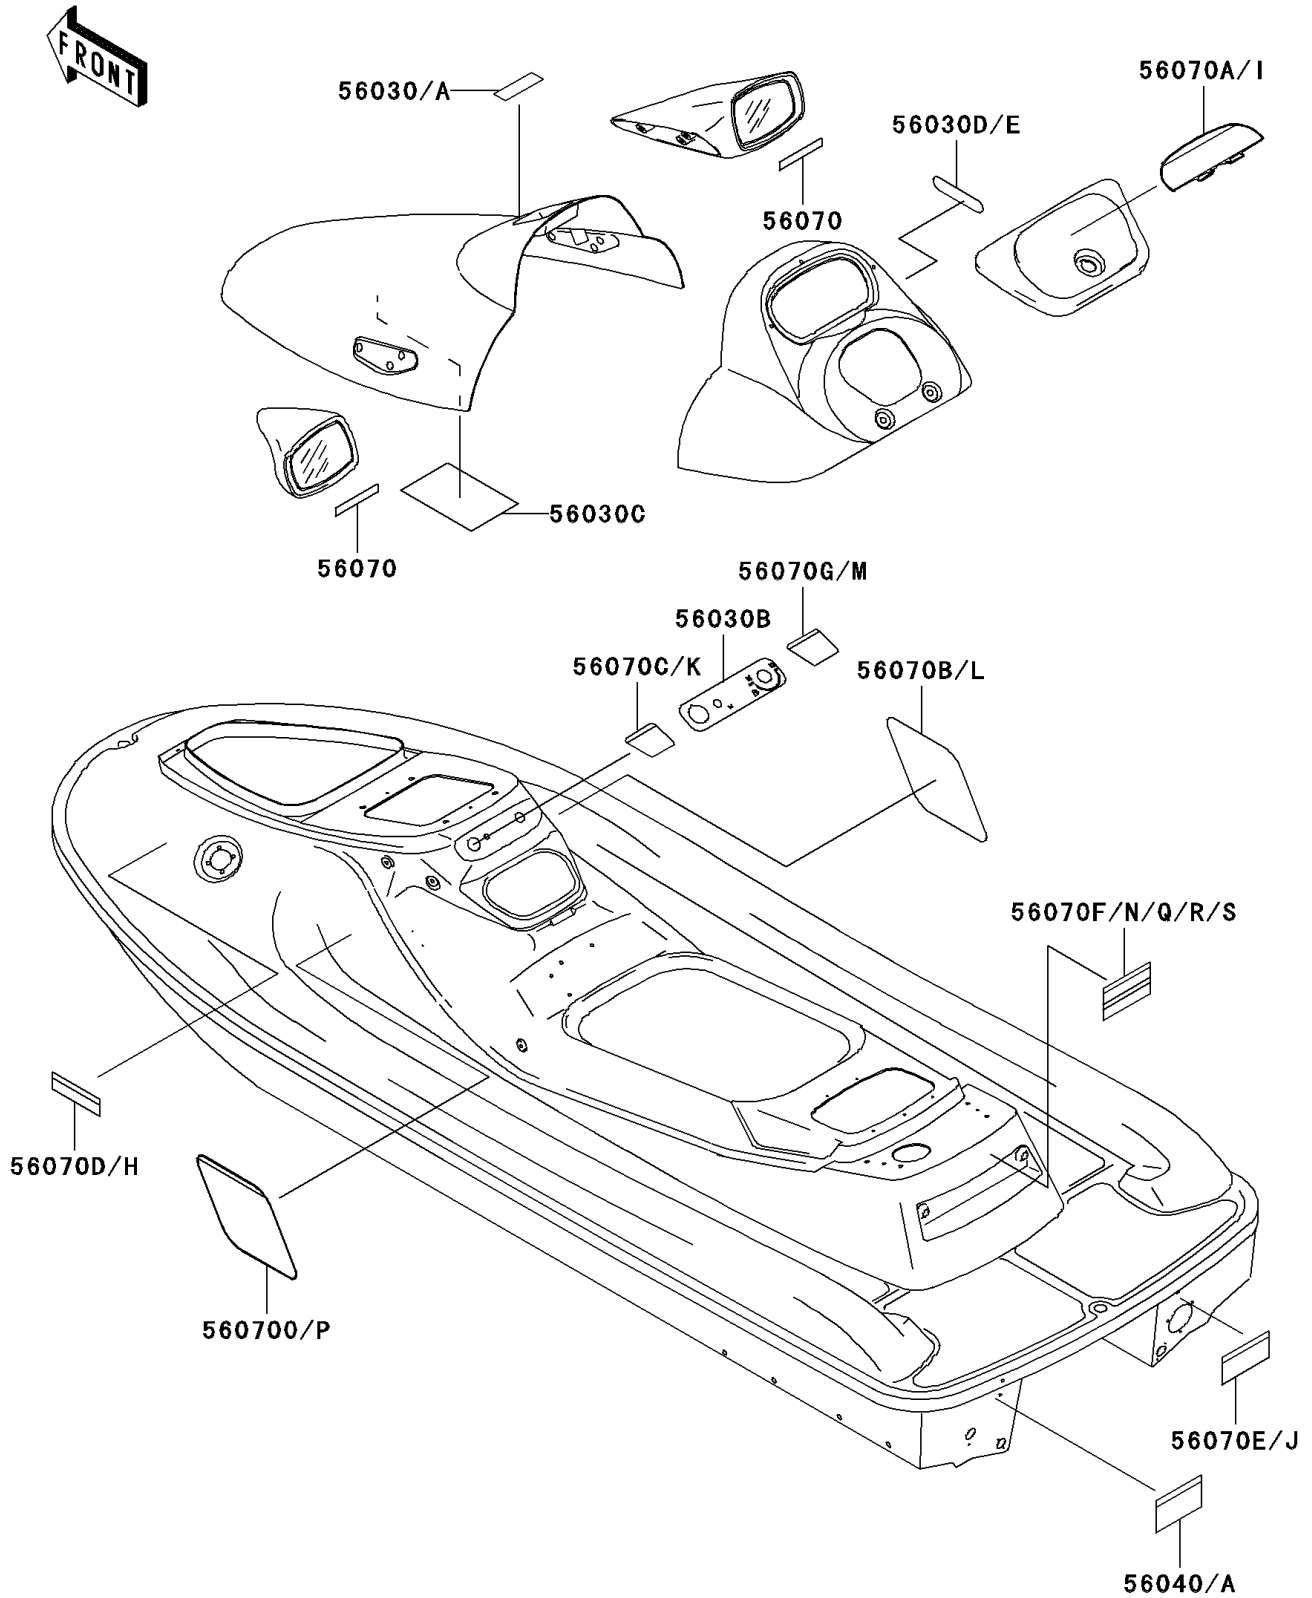

## 1998 1100 STX PARTS DIAGRAM

Labels

F3183

## 1998 1100 STX PARTS LIST

Labels

ITEM NAME	PART NUMBER	QUANTITY
LABEL,FIRE EXTINGUISHER (Ref # 56030)	56030-3755	1
LABEL,FUEL TAP&CHOKE (Ref # 56030B)	56030-3812	1
LABEL,HATCH (Ref # 56030C)	56030-3814	1
LABEL,REVERSE (Ref # 56030D)	56030-3815	1
LABEL-WARNING,NOZZLE (Ref # 56040)	56040-3898	1
LABEL-WARNING,MIRROR (Ref # 56070)	56070-3764	1
LABEL-WARNING,CENTER STORAGE (Ref # 56070A)	56070-3803	1
LABEL-WARNING,IMPORTANT SAFETY (Ref # 56070B)	56070-3805	1
LABEL-WARNING,TETHER SWITCH (Ref # 56070C)	56070-3806	1
LABEL-WARNING,GASOLINE (Ref # 56070D)	56070-3808	1
LABEL-WARNING,REVERSE BUCKET (Ref # 56070E)	56070-3809	1
LABEL-WARNING,GRAB HANDLE (Ref # 56070F)	56070-3810	1
LABEL-WARNING,REBOARDING STEP (Ref # 56070G)	56070-3811	1
LABEL-WARNING,IMPORTANT SAFETY (Ref # 56070O)	56070-3847	1
LABEL,FIRE EXTINGUISHER(FRENCH (Ref # 56030A)	56030-3757	1
LABEL-WARNING,NOZZLE(FRENCH) (Ref # 56040A)	56040-3916	1
LABEL-WARNING,GASOLINE (Ref # 56070H)	56070-3821	1
LABEL-WARNING,CENTER STORAGE (Ref # 56070I)	56070-3822	1
LABEL-WARNING,REVERSE BUCKET (Ref # 56070J)	56070-3823	1
LABEL-WARNING,TETHER SWITCH (Ref # 56070K)	56070-3824	1
LABEL-WARNING,IMPORTANT SAFETY (Ref # 56070L)	56070-3826	1
LABEL-WARNING,REBOARDING STEP (Ref # 56070M)	56070-3827	1
LABEL-WARNING,REAR GRIP&STEP (Ref # 56070N)	56070-3828	1
LABEL,IMPORTANT SAFETY(FRENCH) (Ref # 56070P)	56070-3848	1