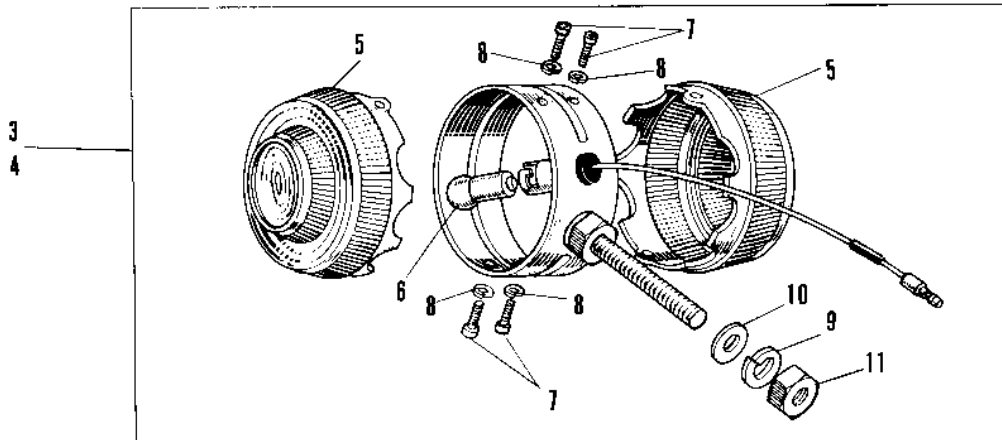

1967 Roadrunner PARTS DIAGRAM

OPTIONAL PARTS

R

—

1967 Roadrunner PARTS LIST

OPTIONAL PARTS

ITEM NAME	PART NUMBER	QUANTITY
LAMP FRNT TURN SIG RH (Ref # 1)	23040-009	1
LAMP FRNT TURN SIG LH (Ref # 2)	23042-009	1
LAMP REAR TURN SIG RH (Ref # 3)	23043-008	1
LAMP REAR TURN SIG LH (Ref # 4)	23044-007	1
LENS TURN SIGNAL LAMP (Ref # 5)	23048-007	8
BULB 6V 8W (Ref # 6)	92069-038	4
SCREW PAN HEAD 3X6 (Ref # 7)	220E0306	8
SCREW PAN HEAD 3X6 (Ref # 7)	220E0306	8
WASHER SPRING 3MM (Ref # 8)	461F0300	8
WASHER SPRING 8MM (Ref # 9)	461F0800	8
WASHER PLAIN 8MM (Ref # 10)	411B0800	2
NUT,8MM (Ref # 11)	311B0800	8
RELAY TURN SIGNAL (Ref # 12)	27002-005	1
WASHER PLAIN 6MM (Ref # 13)	410B0600	1
WASHER SPRING 6MM (Ref # 14)	461F0600	1
NUT 6MM (Ref # 15)	311B0600	1
CAP,FUEL TANK LOCKING (Ref # 16)	51048-006	1