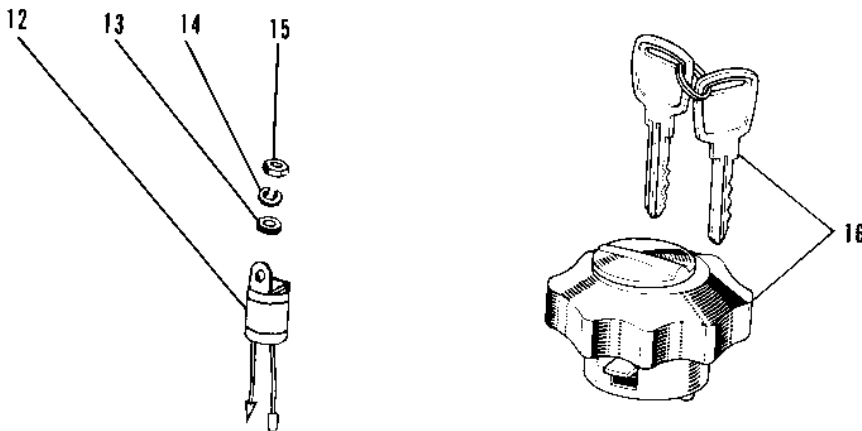

1967 Roadrunner PARTS DIAGRAM

OPTIONAL PARTS

R

—

1967 Roadrunner PARTS LIST

OPTIONAL PARTS

ITEM NAME	PART NUMBER	QUANTITY
LAMP FRNT TURN SIG RH (Ref # 1)	23040-009	1
LAMP FRNT TURN SIG LH (Ref # 2)	23042-009	1
LAMP REAR TURN SIG RH (Ref # 3)	23043-008	1
LAMP REAR TURN SIG LH (Ref # 4)	23044-007	1
LENS TURN SIGNAL LAMP (Ref # 5)	23048-007	8
BULB 6V 8W (Ref # 6)	92069-038	4
SCREW PAN HEAD 3X6 (Ref # 7)	220E0306	8
SCREW PAN HEAD 3X6 (Ref # 7)	220E0306	8
WASHER SPRING 3MM (Ref # 8)	461F0300	8
WASHER SPRING 8MM (Ref # 9)	461F0800	8
WASHER PLAIN 8MM (Ref # 10)	411B0800	2
NUT,8MM (Ref # 11)	311B0800	8
RELAY TURN SIGNAL (Ref # 12)	27002-005	1
WASHER PLAIN 6MM (Ref # 13)	410B0600	1
WASHER SPRING 6MM (Ref # 14)	461F0600	1
NUT 6MM (Ref # 15)	311B0600	1
CAP,FUEL TANK LOCKING (Ref # 16)	51048-006	1