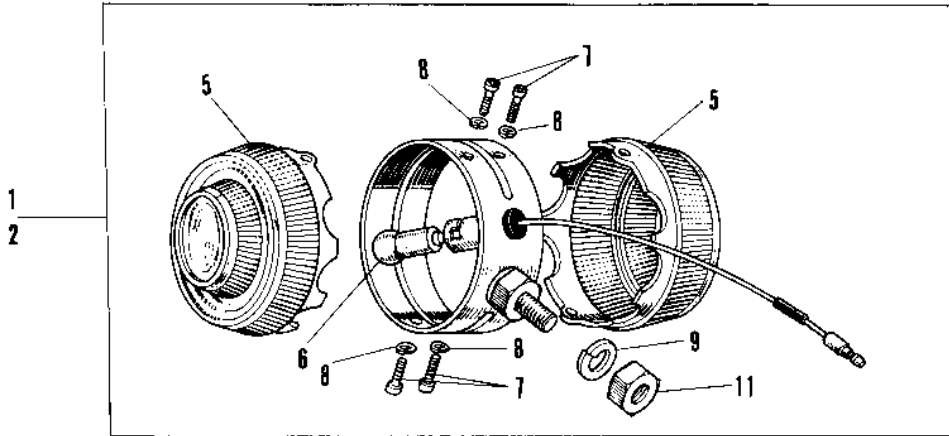

1967 Roadrunner PARTS DIAGRAM

OPTIONAL PARTS

R

—

1967 Roadrunner PARTS LIST

OPTIONAL PARTS

ITEM NAME	PART NUMBER	QUANTITY
LAMP FRNT TURN SIG RH (Ref # 1)	23040-009	1
LAMP FRNT TURN SIG LH (Ref # 2)	23042-009	1
LAMP REAR TURN SIG RH (Ref # 3)	23043-008	1
LAMP REAR TURN SIG LH (Ref # 4)	23044-007	1
LENS TURN SIGNAL LAMP (Ref # 5)	23048-007	8
BULB 6V 8W (Ref # 6)	92069-038	4
SCREW PAN HEAD 3X6 (Ref # 7)	220E0306	8
SCREW PAN HEAD 3X6 (Ref # 7)	220E0306	8
WASHER SPRING 3MM (Ref # 8)	461F0300	8
WASHER SPRING 8MM (Ref # 9)	461F0800	8
WASHER PLAIN 8MM (Ref # 10)	411B0800	2
NUT,8MM (Ref # 11)	311B0800	8
RELAY TURN SIGNAL (Ref # 12)	27002-005	1
WASHER PLAIN 6MM (Ref # 13)	410B0600	1
WASHER SPRING 6MM (Ref # 14)	461F0600	1
NUT 6MM (Ref # 15)	311B0600	1
CAP,FUEL TANK LOCKING (Ref # 16)	51048-006	1