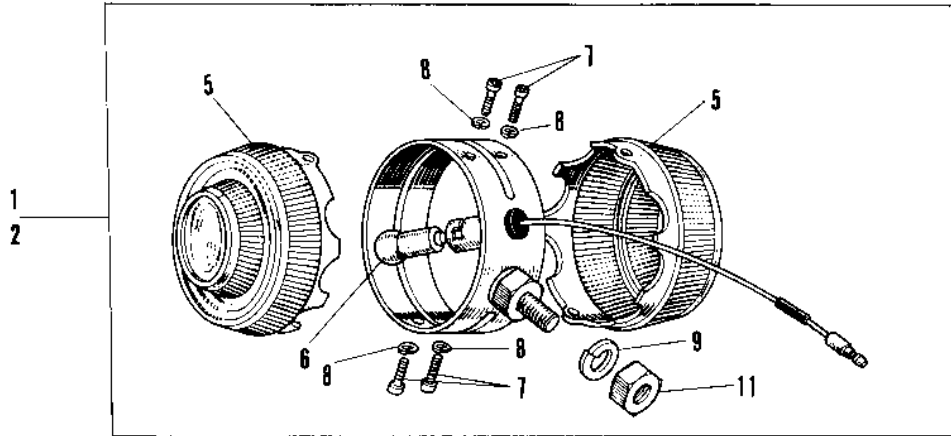

# 1967 Roadrunner PARTS DIAGRAM

## OPTIONAL PARTS

R

—

## OPTIONAL PARTS

ITEM NAME	PART NUMBER	QUANTITY
LAMP FRNT TURN SIG RH (Ref # 1)	23040-009	1
LAMP FRNT TURN SIG LH (Ref # 2)	23042-009	1
LAMP REAR TURN SIG RH (Ref # 3)	23043-008	1
LAMP REAR TURN SIG LH (Ref # 4)	23044-007	1
LENS TURN SIGNAL LAMP (Ref # 5)	23048-007	8
BULB 6V 8W (Ref # 6)	92069-038	4
SCREW PAN HEAD 3X6 (Ref # 7)	220E0306	8
SCREW PAN HEAD 3X6 (Ref # 7)	220E0306	8
WASHER SPRING 3MM (Ref # 8)	461F0300	8
WASHER SPRING 8MM (Ref # 9)	461F0800	8
WASHER PLAIN 8MM (Ref # 10)	411B0800	2
NUT,8MM (Ref # 11)	311B0800	8
RELAY TURN SIGNAL (Ref # 12)	27002-005	1
WASHER PLAIN 6MM (Ref # 13)	410B0600	1
WASHER SPRING 6MM (Ref # 14)	461F0600	1
NUT 6MM (Ref # 15)	311B0600	1
CAP,FUEL TANK LOCKING (Ref # 16)	51048-006	1