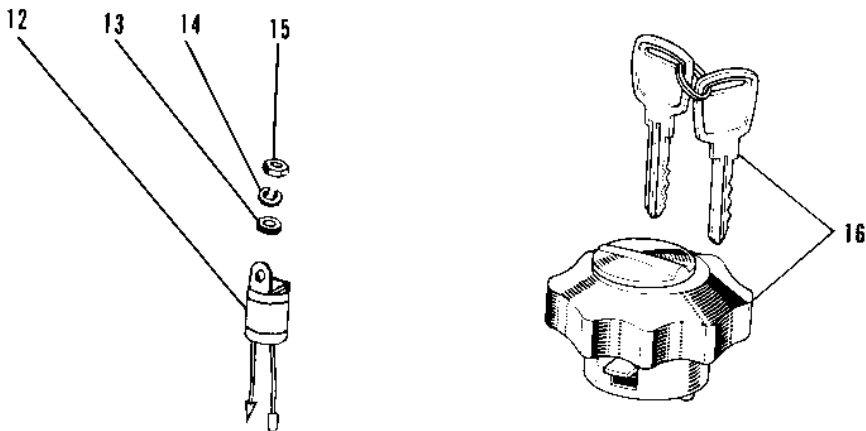

1967 Roadrunner PARTS DIAGRAM

OPTIONAL PARTS

R

—