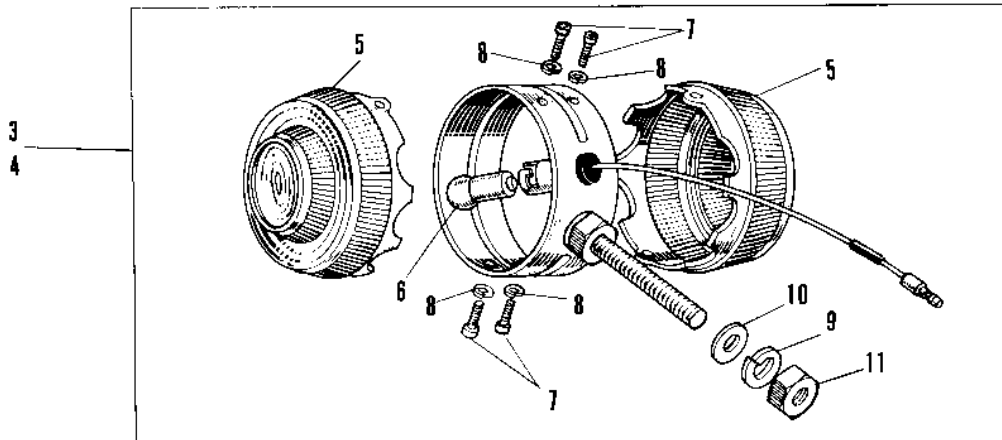

# 1967 Roadrunner PARTS DIAGRAM

## OPTIONAL PARTS

R

—

## OPTIONAL PARTS

ITEM NAME	PART NUMBER	QUANTITY
LAMP FRNT TURN SIG RH (Ref # 1)	23040-009	1
LAMP FRNT TURN SIG LH (Ref # 2)	23042-009	1
LAMP REAR TURN SIG RH (Ref # 3)	23043-008	1
LAMP REAR TURN SIG LH (Ref # 4)	23044-007	1
LENS TURN SIGNAL LAMP (Ref # 5)	23048-007	8
BULB 6V 8W (Ref # 6)	92069-038	4
SCREW PAN HEAD 3X6 (Ref # 7)	220E0306	8
SCREW PAN HEAD 3X6 (Ref # 7)	220E0306	8
WASHER SPRING 3MM (Ref # 8)	461F0300	8
WASHER SPRING 8MM (Ref # 9)	461F0800	8
WASHER PLAIN 8MM (Ref # 10)	411B0800	2
NUT,8MM (Ref # 11)	311B0800	8
RELAY TURN SIGNAL (Ref # 12)	27002-005	1
WASHER PLAIN 6MM (Ref # 13)	410B0600	1
WASHER SPRING 6MM (Ref # 14)	461F0600	1
NUT 6MM (Ref # 15)	311B0600	1
CAP,FUEL TANK LOCKING (Ref # 16)	51048-006	1