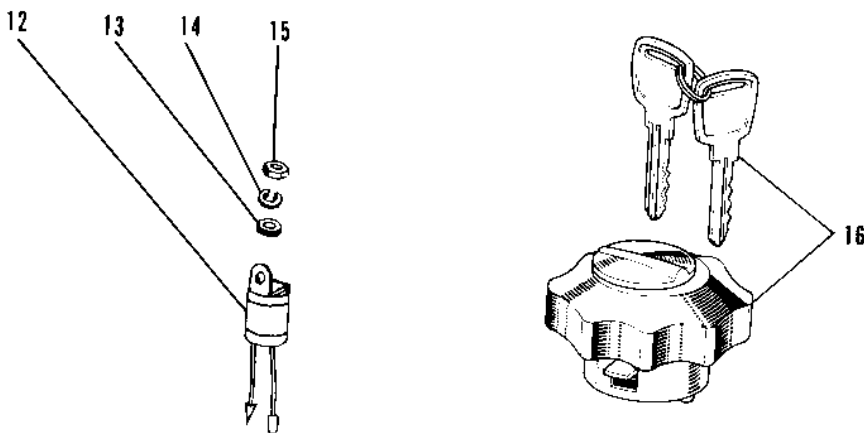

1967 Roadrunner PARTS DIAGRAM

OPTIONAL PARTS

R

1967 Roadrunner PARTS LIST

OPTIONAL PARTS

ITEM NAME	PART NUMBER	QUANTITY
LAMP FRNT TURN SIG RH (Ref # 1)	23040-009	1
LAMP FRNT TURN SIG LH (Ref # 2)	23042-009	1
LAMP REAR TURN SIG RH (Ref # 3)	23043-008	1
LAMP REAR TURN SIG LH (Ref # 4)	23044-007	1
LENS TURN SIGNAL LAMP (Ref # 5)	23048-007	8
BULB 6V 8W (Ref # 6)	92069-038	4
SCREW PAN HEAD 3X6 (Ref # 7)	220E0306	8
SCREW PAN HEAD 3X6 (Ref # 7)	220E0306	8
WASHER SPRING 3MM (Ref # 8)	461F0300	8
WASHER SPRING 8MM (Ref # 9)	461F0800	8
WASHER PLAIN 8MM (Ref # 10)	411B0800	2
NUT,8MM (Ref # 11)	311B0800	8
RELAY TURN SIGNAL (Ref # 12)	27002-005	1
WASHER PLAIN 6MM (Ref # 13)	410B0600	1
WASHER SPRING 6MM (Ref # 14)	461F0600	1
NUT 6MM (Ref # 15)	311B0600	1
CAP,FUEL TANK LOCKING (Ref # 16)	51048-006	1