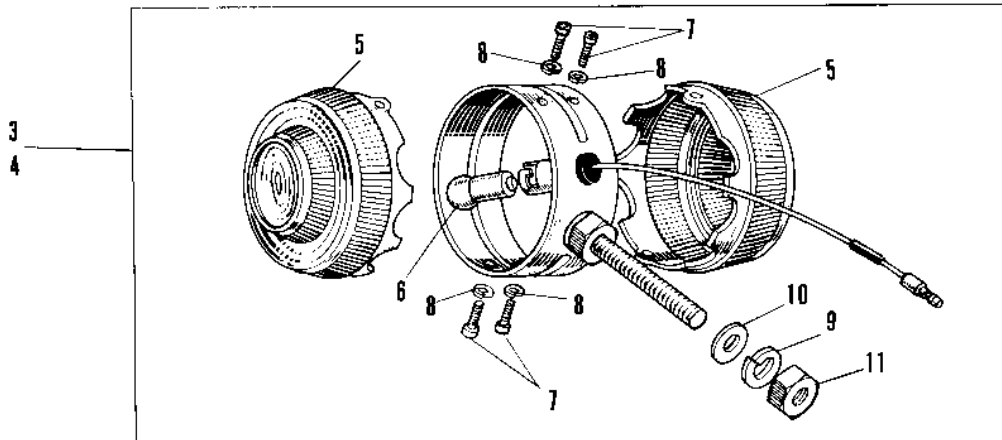

1967 Roadrunner PARTS DIAGRAM

OPTIONAL PARTS

R

1967 Roadrunner PARTS LIST

OPTIONAL PARTS

ITEM NAME	PART NUMBER	QUANTITY
LAMP FRNT TURN SIG RH (Ref # 1)	23040-009	1
LAMP FRNT TURN SIG LH (Ref # 2)	23042-009	1
LAMP REAR TURN SIG RH (Ref # 3)	23043-008	1
LAMP REAR TURN SIG LH (Ref # 4)	23044-007	1
LENS TURN SIGNAL LAMP (Ref # 5)	23048-007	8
BULB 6V 8W (Ref # 6)	92069-038	4
SCREW PAN HEAD 3X6 (Ref # 7)	220E0306	8
SCREW PAN HEAD 3X6 (Ref # 7)	220E0306	8
WASHER SPRING 3MM (Ref # 8)	461F0300	8
WASHER SPRING 8MM (Ref # 9)	461F0800	8
WASHER PLAIN 8MM (Ref # 10)	411B0800	2
NUT,8MM (Ref # 11)	311B0800	8
RELAY TURN SIGNAL (Ref # 12)	27002-005	1
WASHER PLAIN 6MM (Ref # 13)	410B0600	1
WASHER SPRING 6MM (Ref # 14)	461F0600	1
NUT 6MM (Ref # 15)	311B0600	1
CAP,FUEL TANK LOCKING (Ref # 16)	51048-006	1