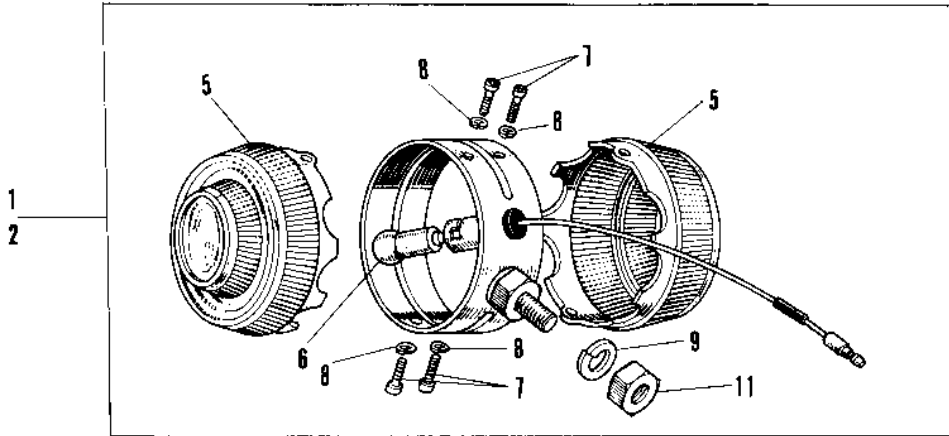

1967 Roadrunner PARTS DIAGRAM

OPTIONAL PARTS

R

1967 Roadrunner PARTS LIST

OPTIONAL PARTS

ITEM NAME	PART NUMBER	QUANTITY
LAMP FRNT TURN SIG RH (Ref # 1)	23040-009	1
LAMP FRNT TURN SIG LH (Ref # 2)	23042-009	1
LAMP REAR TURN SIG RH (Ref # 3)	23043-008	1
LAMP REAR TURN SIG LH (Ref # 4)	23044-007	1
LENS TURN SIGNAL LAMP (Ref # 5)	23048-007	8
BULB 6V 8W (Ref # 6)	92069-038	4
SCREW PAN HEAD 3X6 (Ref # 7)	220E0306	8
SCREW PAN HEAD 3X6 (Ref # 7)	220E0306	8
WASHER SPRING 3MM (Ref # 8)	461F0300	8
WASHER SPRING 8MM (Ref # 9)	461F0800	8
WASHER PLAIN 8MM (Ref # 10)	411B0800	2
NUT,8MM (Ref # 11)	311B0800	8
RELAY TURN SIGNAL (Ref # 12)	27002-005	1
WASHER PLAIN 6MM (Ref # 13)	410B0600	1
WASHER SPRING 6MM (Ref # 14)	461F0600	1
NUT 6MM (Ref # 15)	311B0600	1
CAP,FUEL TANK LOCKING (Ref # 16)	51048-006	1