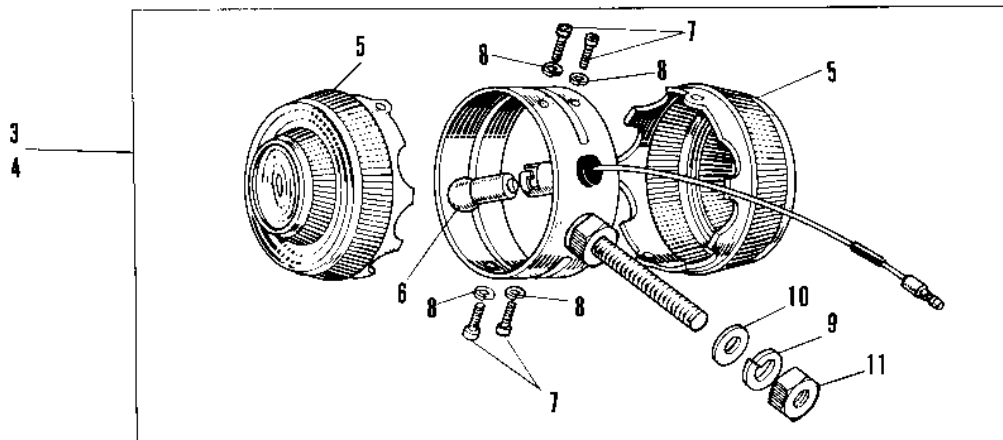

1967 Roadrunner PARTS DIAGRAM

OPTIONAL PARTS

R

1967 Roadrunner PARTS LIST

OPTIONAL PARTS

ITEM NAME	PART NUMBER	QUANTITY
LAMP FRNT TURN SIG RH (Ref # 1)	23040-009	1
LAMP FRNT TURN SIG LH (Ref # 2)	23042-009	1
LAMP REAR TURN SIG RH (Ref # 3)	23043-008	1
LAMP REAR TURN SIG LH (Ref # 4)	23044-007	1
LENS TURN SIGNAL LAMP (Ref # 5)	23048-007	1
BULB 6V 8W (Ref # 6)	92069-038	1
SCREW PAN HEAD 3X6 (Ref # 7)	220E0306	2
WASHER SPRING 3MM (Ref # 8)	461F0300	1
WASHER SPRING 8MM (Ref # 9)	461F0800	1
WASHER PLAIN 8MM (Ref # 10)	411B0800	1
NUT,8MM (Ref # 11)	311B0800	1
RELAY TURN SIGNAL (Ref # 12)	27002-005	1
WASHER PLAIN 6MM (Ref # 13)	410B0600	1
WASHER SPRING 6MM (Ref # 14)	461F0600	1
NUT 6MM (Ref # 15)	311B0600	1
CAP,FUEL TANK LOCKING (Ref # 16)	51048-006	1