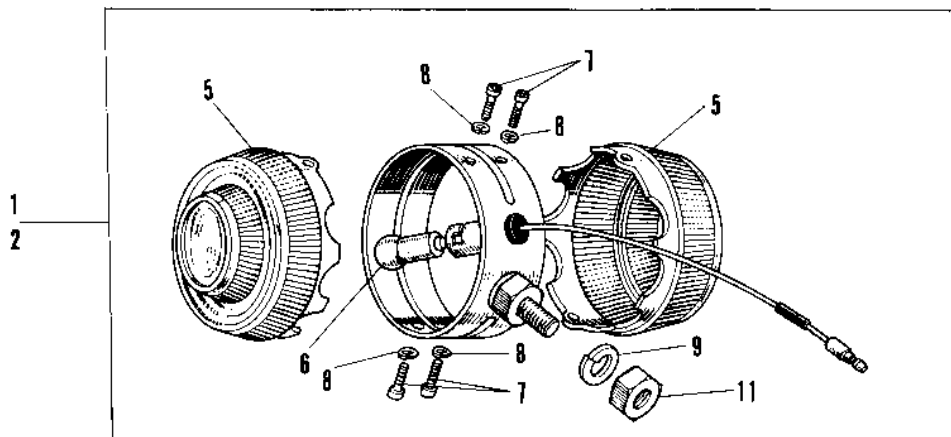

1967 Roadrunner PARTS DIAGRAM

OPTIONAL PARTS

R

1967 Roadrunner PARTS LIST

OPTIONAL PARTS

ITEM NAME	PART NUMBER	QUANTITY
LAMP FRNT TURN SIG RH (Ref # 1)	23040-009	1
LAMP FRNT TURN SIG LH (Ref # 2)	23042-009	1
LAMP REAR TURN SIG RH (Ref # 3)	23043-008	1
LAMP REAR TURN SIG LH (Ref # 4)	23044-007	1
LENS TURN SIGNAL LAMP (Ref # 5)	23048-007	1
BULB 6V 8W (Ref # 6)	92069-038	1
SCREW PAN HEAD 3X6 (Ref # 7)	220E0306	2
WASHER SPRING 3MM (Ref # 8)	461F0300	1
WASHER SPRING 8MM (Ref # 9)	461F0800	1
WASHER PLAIN 8MM (Ref # 10)	411B0800	1
NUT,8MM (Ref # 11)	311B0800	1
RELAY TURN SIGNAL (Ref # 12)	27002-005	1
WASHER PLAIN 6MM (Ref # 13)	410B0600	1
WASHER SPRING 6MM (Ref # 14)	461F0600	1
NUT 6MM (Ref # 15)	311B0600	1
CAP,FUEL TANK LOCKING (Ref # 16)	51048-006	1