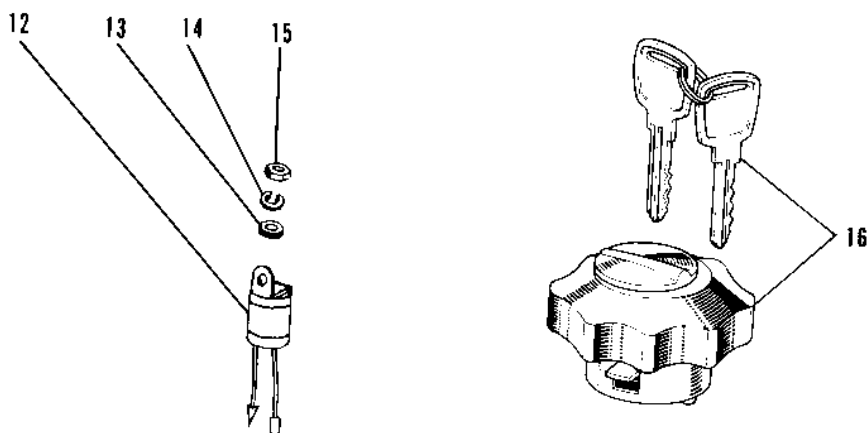

1967 Roadrunner PARTS DIAGRAM

OPTIONAL PARTS

R

1967 Roadrunner PARTS LIST

OPTIONAL PARTS

ITEM NAME	PART NUMBER	QUANTITY
LAMP FRNT TURN SIG RH (Ref # 1)	23040-009	1
LAMP FRNT TURN SIG LH (Ref # 2)	23042-009	1
LAMP REAR TURN SIG RH (Ref # 3)	23043-008	1
LAMP REAR TURN SIG LH (Ref # 4)	23044-007	1
LENS TURN SIGNAL LAMP (Ref # 5)	23048-007	1
BULB 6V 8W (Ref # 6)	92069-038	1
SCREW PAN HEAD 3X6 (Ref # 7)	220E0306	2
WASHER SPRING 3MM (Ref # 8)	461F0300	1
WASHER SPRING 8MM (Ref # 9)	461F0800	1
WASHER PLAIN 8MM (Ref # 10)	411B0800	1
NUT,8MM (Ref # 11)	311B0800	1
RELAY TURN SIGNAL (Ref # 12)	27002-005	1
WASHER PLAIN 6MM (Ref # 13)	410B0600	1
WASHER SPRING 6MM (Ref # 14)	461F0600	1
NUT 6MM (Ref # 15)	311B0600	1
CAP,FUEL TANK LOCKING (Ref # 16)	51048-006	1