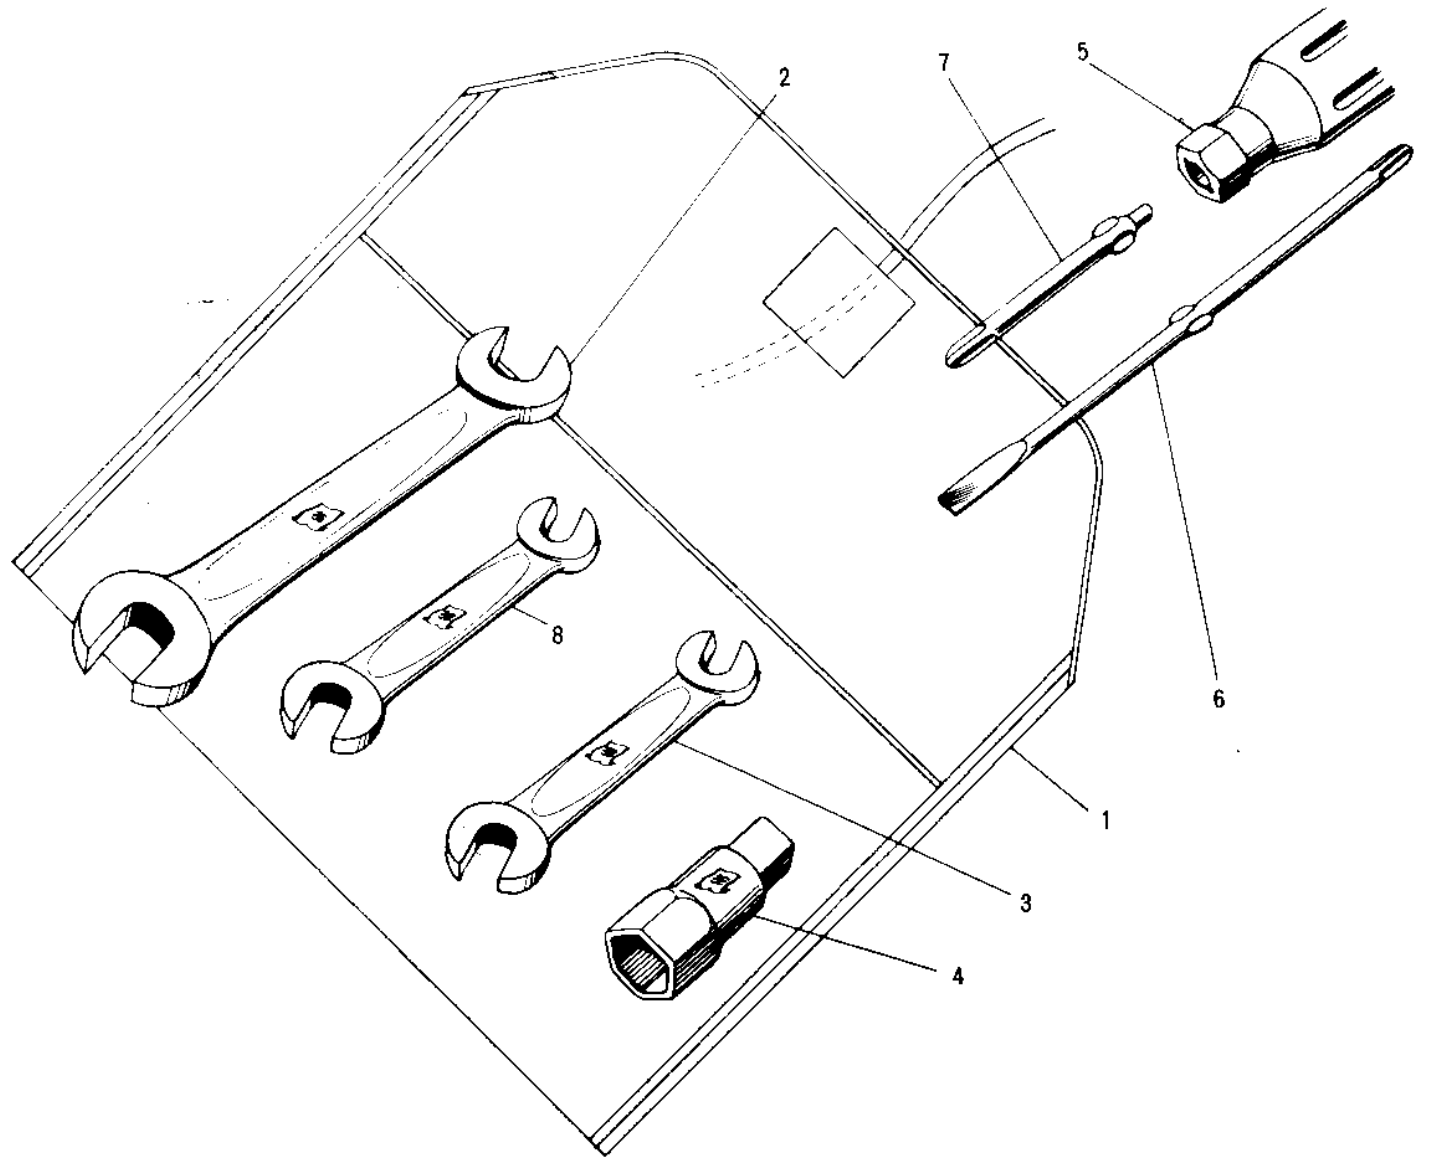

# 1969 Roadrunner PARTS DIAGRAM

OWNER TOOLS

1  
1  
1  
1

# 1969 Roadrunner PARTS LIST

## OWNER TOOLS

ITEM NAME	PART NUMBER	QUANTITY
UNAVAILABLE IN PRICE BOOK (Ref # 1 ~ 7)	56007-003	(1
*** N.L.A.*** (Canada) (Ref # 1 ~ 8)	56007-019	1
BAG,TOOL (Ref # 1)	56008-008	1
*** N.L.A.*** (Canada) (Ref # 2)	960B1719	1
*** N.L.A.*** (Canada) (Ref # 3)	960B1014	1
92110-012 (Canada) (Ref # 4)	92110-003	1
UNAVAILABLE IN PRICE BOOK (Ref # 5)	92106-003	1
TOOL-DRIVER (Ref # 6)	92107-1052	1
SCREW DRIVER #3 PHLIP (Ref # 7)	92107-005	1
UNAVAILABLE IN PRICE BOOK (Ref # 8)	960B1013	1