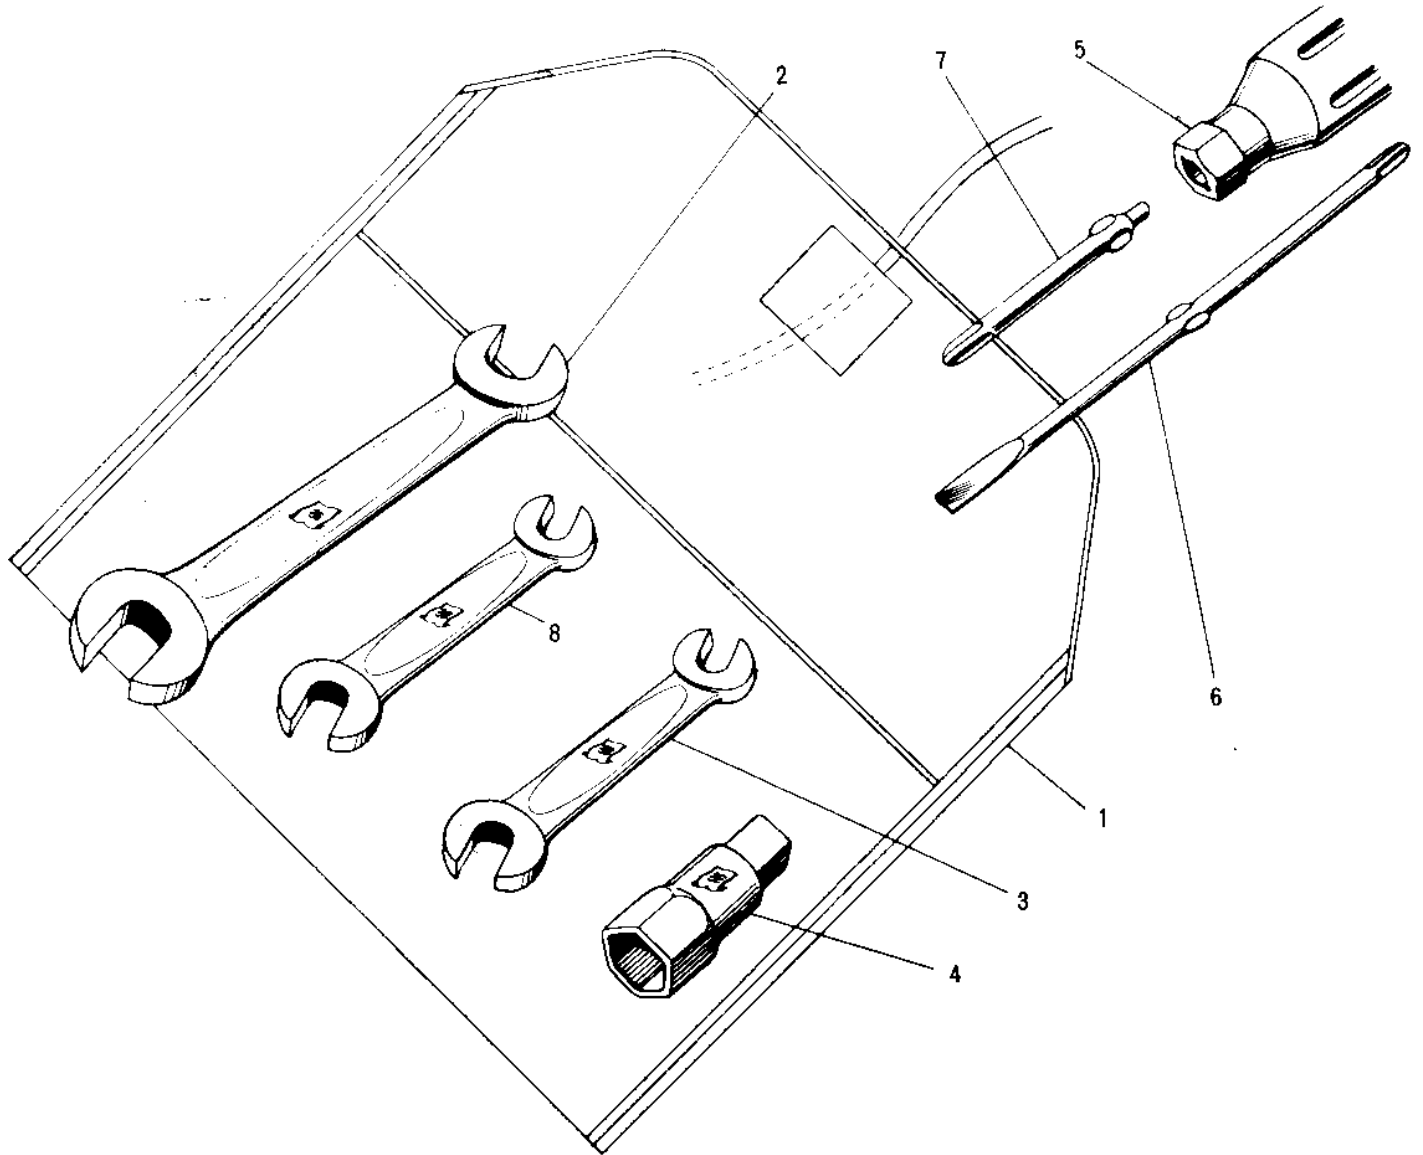

1968 Roadrunner PARTS DIAGRAM

OWNER TOOLS

1
1
1
1

1968 Roadrunner PARTS LIST

OWNER TOOLS

ITEM NAME	PART NUMBER	QUANTITY
UNAVAILABLE IN PRICE BOOK (Ref # 1 ~ 7)	56007-003	(1
*** N.L.A.*** (Canada) (Ref # 1 ~ 8)	56007-019	1
BAG,TOOL (Ref # 1)	56008-008	1
*** N.L.A.*** (Canada) (Ref # 2)	960B1719	1
*** N.L.A.*** (Canada) (Ref # 3)	960B1014	1
92110-012 (Canada) (Ref # 4)	92110-003	1
UNAVAILABLE IN PRICE BOOK (Ref # 5)	92106-003	1
TOOL-DRIVER (Ref # 6)	92107-1052	1
SCREW DRIVER #3 PHLIP (Ref # 7)	92107-005	1
UNAVAILABLE IN PRICE BOOK (Ref # 8)	960B1013	1