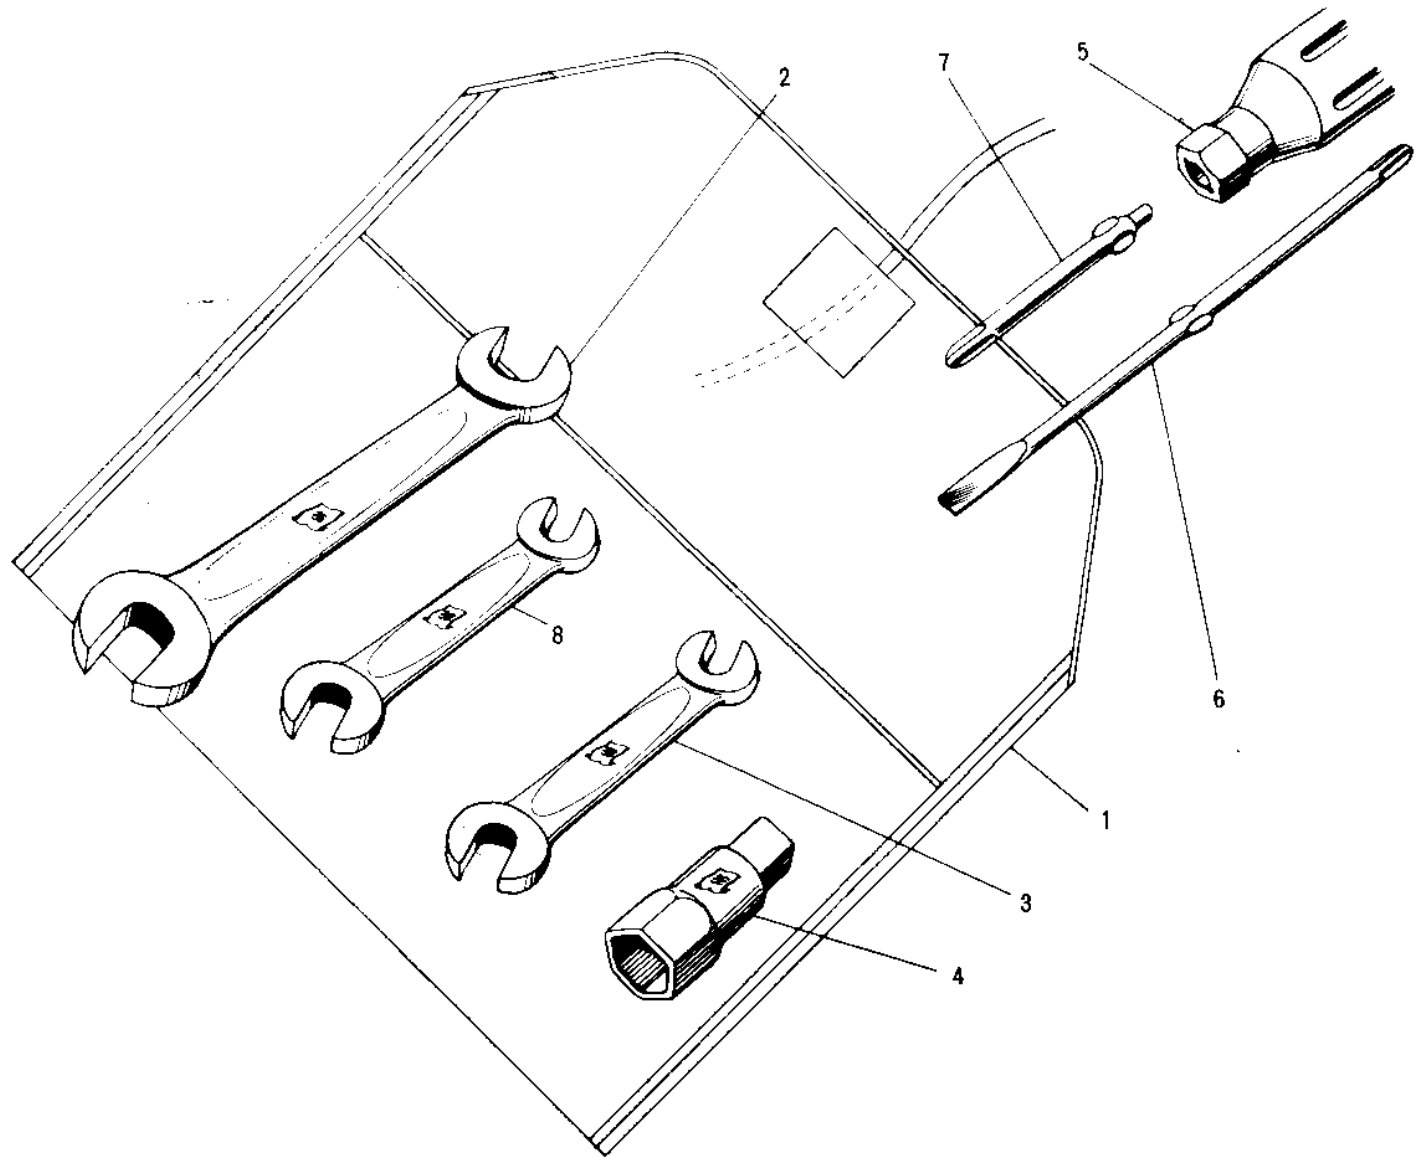

1969 Roadrunner PARTS DIAGRAM

OWNER TOOLS

1
1
1
1

1969 Roadrunner PARTS LIST

OWNER TOOLS

ITEM NAME	PART NUMBER	QUANTITY
UNAVAILABLE IN PRICE BOOK (Ref # 1 ~ 7)	56007-003	(1
*** N.L.A.*** (Canada) (Ref # 1 ~ 8)	56007-019	1
BAG,TOOL (Ref # 1)	56008-008	1
*** N.L.A.*** (Canada) (Ref # 2)	960B1719	1
*** N.L.A.*** (Canada) (Ref # 3)	960B1014	1
92110-012 (Canada) (Ref # 4)	92110-003	1
UNAVAILABLE IN PRICE BOOK (Ref # 5)	92106-003	1
TOOL-DRIVER (Ref # 6)	92107-1052	1
SCREW DRIVER #3 PHLIP (Ref # 7)	92107-005	1
UNAVAILABLE IN PRICE BOOK (Ref # 8)	960B1013	1