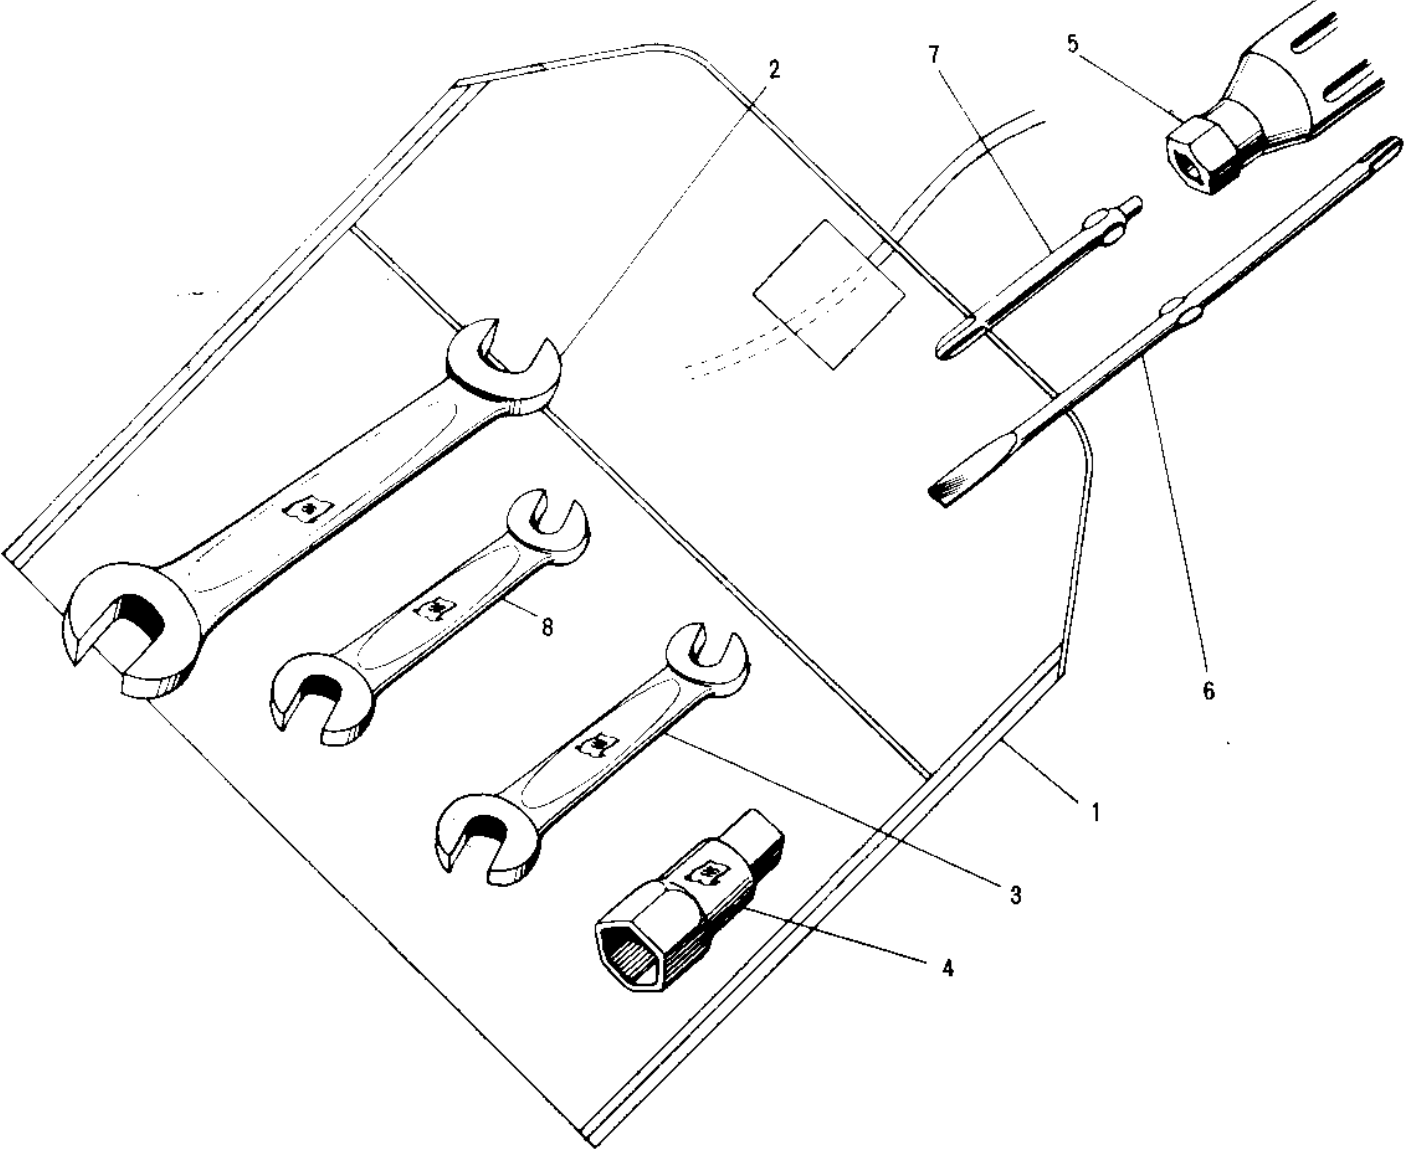

1967 Roadrunner PARTS DIAGRAM

OWNER TOOLS

1
1
1
1

1967 Roadrunner PARTS LIST

OWNER TOOLS

ITEM NAME	PART NUMBER	QUANTITY
UNAVAILABLE IN PRICE BOOK (Ref # 1 ~ 7)	56007-003	1
*** N.L.A.*** (Canada) (Ref # 1 ~ 8)	56007-019	1
BAG,TOOL (Ref # 1)	56008-008	1
*** N.L.A.*** (Canada) (Ref # 2)	960B1719	1
*** N.L.A.*** (Canada) (Ref # 3)	960B1014	1
92110-012 (Canada) (Ref # 4)	92110-003	1
UNAVAILABLE IN PRICE BOOK (Ref # 5)	92106-003	1
TOOL-DRIVER (Ref # 6)	92107-1052	1
SCREW DRIVER #3 PHLIP (Ref # 7)	92107-005	1
UNAVAILABLE IN PRICE BOOK (Ref # 8)	960B1013	1