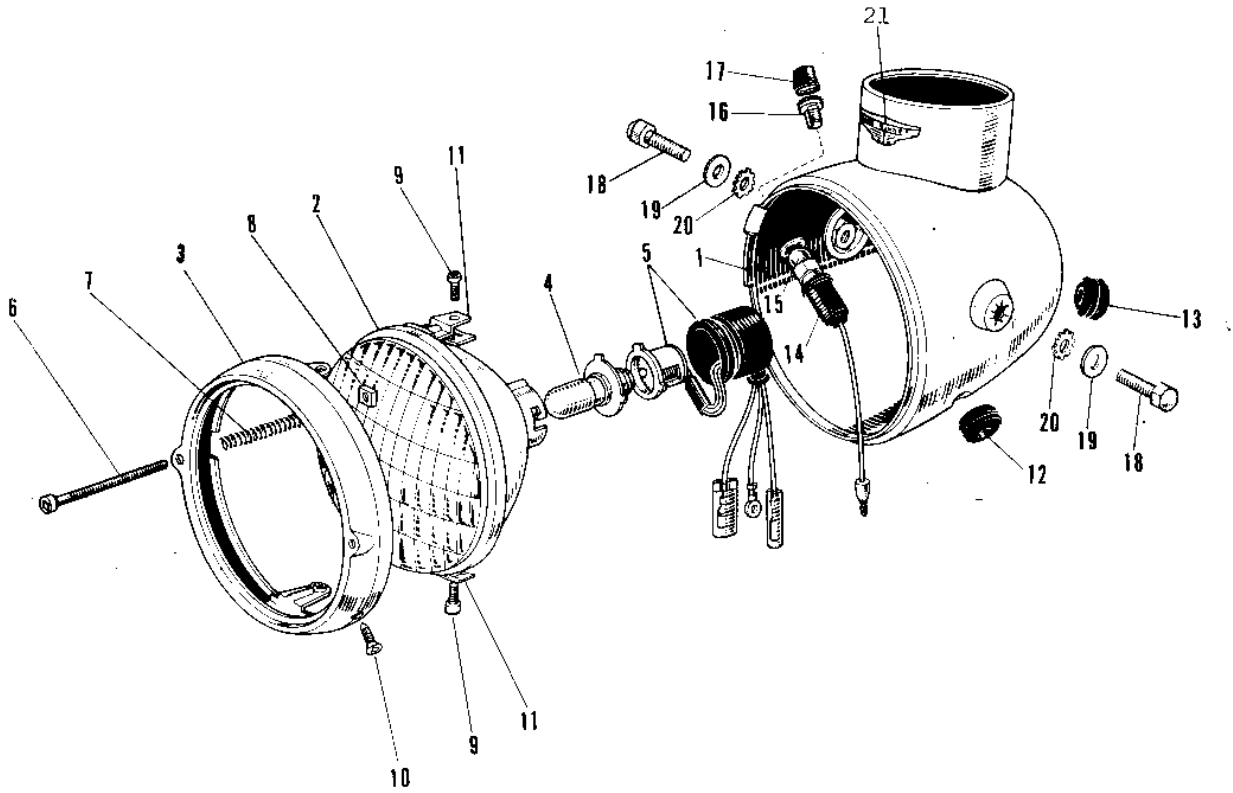

1969 Roadrunner PARTS DIAGRAM

HEADLIGHT

R
—

1969 Roadrunner PARTS LIST

HEADLIGHT

ITEM NAME	PART NUMBER	QUANTITY
LAMP ASSY HEAD C.RED (Ref # 1 ~ 16)	23001-029-24	1
UNAVAILABLE IN PRICE BOOK (Ref # 1 ~ 16)	23001-029-27	1
LAMP ASSY HEAD BLACK (Ref # 1 ~ 17)	23001-023-10	1
BODY HEAD LAMP BLACK (Ref # 1)	23005-008-10	1
UNAVAILABLE IN PRICE BOOK (Ref # 1)	23005-008-24	1
BODY HEAD LAMP C.BLUE (Ref # 1)	23005-008-27	1
LENS UNIT HEAD LAMP (Ref # 2)	23007-009	1
RIM HEAD LAMP (Ref # 3)	23006-008	1
BULB 6V 15/15W (Ref # 4)	92069-021	1
BULB 6V 25/25W (Ref # 4)	92069-031	1
SOCKET HEAD LAMP (Ref # 5)	23008-008	1
SCREW FOCUS ADJUST (Ref # 6)	23019-006	1
SPRING FOCUS ADJUST (Ref # 7)	23014-004	1
NUT SQAURE 3MM (Ref # 8)	23020-005	1
NUT SQUIRE 3MM (Ref # 8)	23020-011	1
SCREW SPECIAL 5X6 (Ref # 9)	23019-005	2
SCREW PAN HEAD 5X10 (Ref # 10)	92011-007	1
SCREW PAN HEAD 5X10 (Ref # 10)	23019-020	1
NUT SPECIAL (Ref # 11)	23020-006	2
UNAVAILABLE IN PRICE BOOK (Ref # 12)	23023-004	1
GROMMET 16MM (Ref # 13)	850A1601	1
SOCKET HIGH BEAM LAMP (Ref # 14)	23017-002	(1
SOCKET HIGH BEAM LAMP (Ref # 14)	23017-001	1
BULB 6V 1.5W (Ref # 15)	92069-024	1
CASE HIGH BEAM LAMP (Ref # 16)	23018-001	(1
SOCKET HIGH BEAM LAMP (Ref # 16)	23017-001	1
COVER HIGH BEAM LAMP (Ref # 17)	23060-001	1
BOLT HEAD LAMP MOUNT (Ref # 18)	92007-003	2
WASHER PLAIN 8MM (Ref # 19)	410B0800	2

1969 Roadrunner PARTS LIST

HEADLIGHT

ITEM NAME	PART NUMBER	QUANTITY
TOOTHED LOCK WASHER 8MM (Ref # 20)	463H0800	2
EMBLEM HEAD LAMP (Ref # 21)	56018-004	1