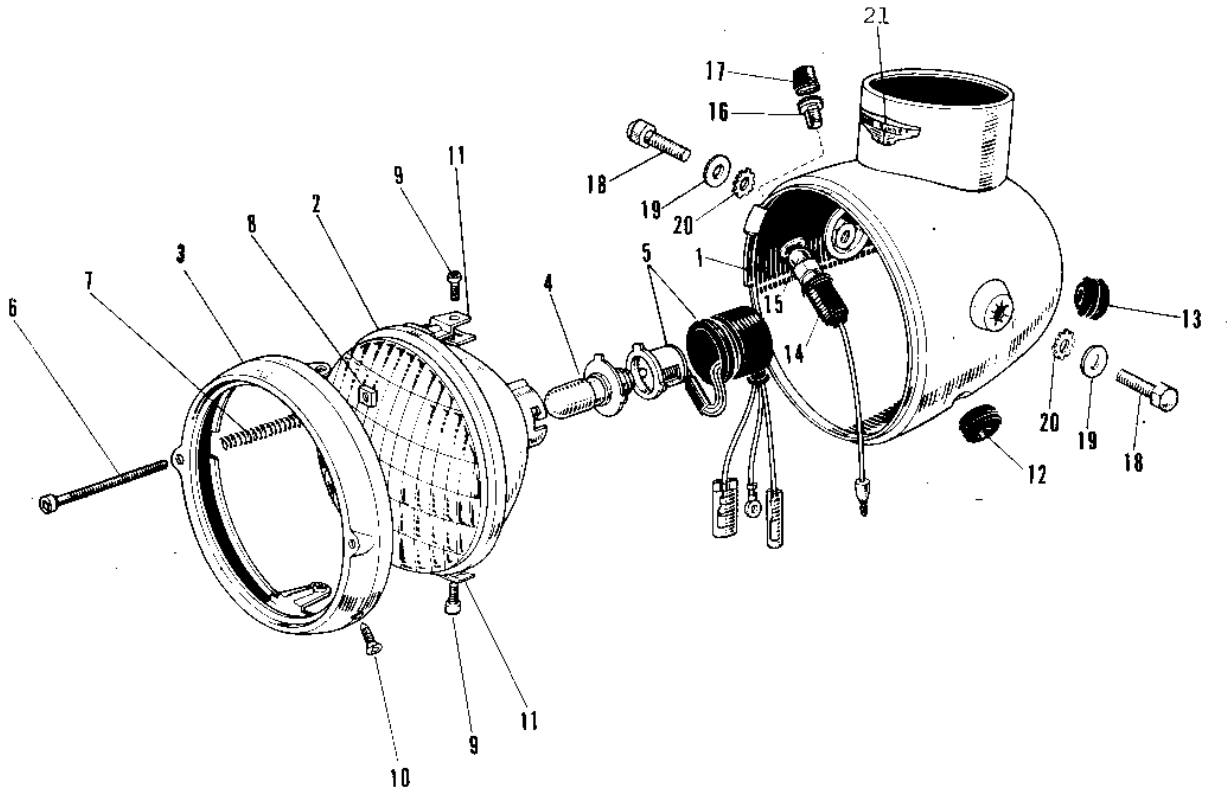

1968 Roadrunner PARTS DIAGRAM

HEADLIGHT

R

—

1968 Roadrunner PARTS LIST

HEADLIGHT

ITEM NAME	PART NUMBER	QUANTITY
LAMP ASSY HEAD C.RED (Ref # 1 ~ 16)	23001-029-24	1
UNAVAILABLE IN PRICE BOOK (Ref # 1 ~ 16)	23001-029-27	1
LAMP ASSY HEAD BLACK (Ref # 1 ~ 17)	23001-023-10	1
BODY HEAD LAMP BLACK (Ref # 1)	23005-008-10	1
UNAVAILABLE IN PRICE BOOK (Ref # 1)	23005-008-24	1
BODY HEAD LAMP C.BLUE (Ref # 1)	23005-008-27	1
LENS UNIT HEAD LAMP (Ref # 2)	23007-009	1
RIM HEAD LAMP (Ref # 3)	23006-008	1
BULB 6V 15/15W (Ref # 4)	92069-021	1
BULB 6V 25/25W (Ref # 4)	92069-031	1
SOCKET HEAD LAMP (Ref # 5)	23008-008	1
SCREW FOCUS ADJUST (Ref # 6)	23019-006	1
SPRING FOCUS ADJUST (Ref # 7)	23014-004	1
NUT SQAURE 3MM (Ref # 8)	23020-005	1
NUT SQURE 3MM (Ref # 8)	23020-011	1
SCREW SPECIAL 5X6 (Ref # 9)	23019-005	2
SCREW PAN HEAD 5X10 (Ref # 10)	92011-007	1
SCREW PAN HEAD 5X10 (Ref # 10)	23019-020	1
NUT SPECIAL (Ref # 11)	23020-006	2
UNAVAILABLE IN PRICE BOOK (Ref # 12)	23023-004	1
GROMMET 16MM (Ref # 13)	850A1601	1
SOCKET HIGH BEAM LAMP (Ref # 14)	23017-002	(1
SOCKET HIGH BEAM LAMP (Ref # 14)	23017-001	1
BULB 6V 1.5W (Ref # 15)	92069-024	1
CASE HIGH BEAM LAMP (Ref # 16)	23018-001	(1
SOCKET HIGH BEAM LAMP (Ref # 16)	23017-001	1
COVER HIGH BEAM LAMP (Ref # 17)	23060-001	1
BOLT HEAD LAMP MOUNT (Ref # 18)	92007-003	2
WASHER PLAIN 8MM (Ref # 19)	410B0800	2

1968 Roadrunner PARTS LIST

HEADLIGHT

ITEM NAME	PART NUMBER	QUANTITY
TOOTHED LOCK WASHER 8MM (Ref # 20)	463H0800	2
EMBLEM HEAD LAMP (Ref # 21)	56018-004	1