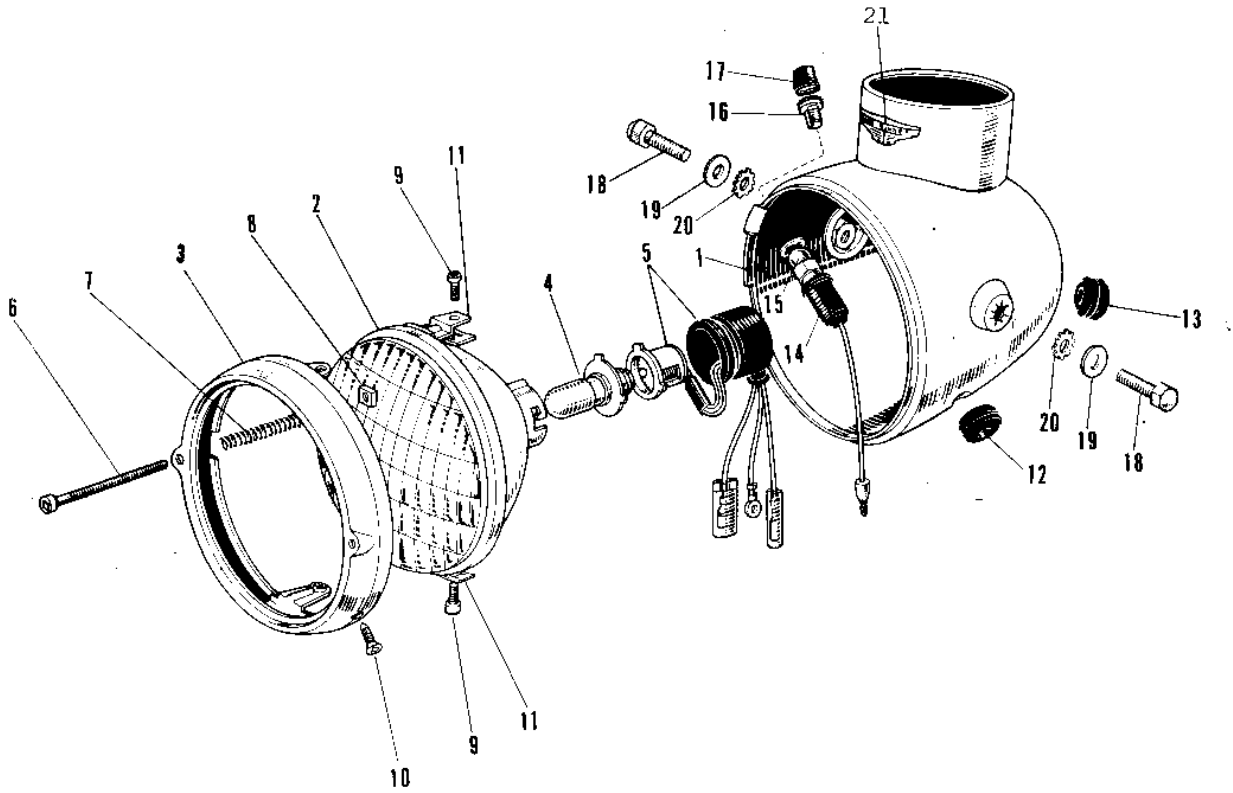

# 1969 Roadrunner PARTS DIAGRAM

# 1969 Roadrunner PARTS LIST

## HEADLIGHT

ITEM NAME	PART NUMBER	QUANTITY
LAMP ASSY HEAD C.RED (Ref # 1 ~ 16)	23001-029-24	1
UNAVAILABLE IN PRICE BOOK (Ref # 1 ~ 16)	23001-029-27	1
LAMP ASSY HEAD BLACK (Ref # 1 ~ 17)	23001-023-10	1
BODY HEAD LAMP BLACK (Ref # 1)	23005-008-10	1
UNAVAILABLE IN PRICE BOOK (Ref # 1)	23005-008-24	1
BODY HEAD LAMP C.BLUE (Ref # 1)	23005-008-27	1
LENS UNIT HEAD LAMP (Ref # 2)	23007-009	1
RIM HEAD LAMP (Ref # 3)	23006-008	1
BULB 6V 15/15W (Ref # 4)	92069-021	1
BULB 6V 25/25W (Ref # 4)	92069-031	1
SOCKET HEAD LAMP (Ref # 5)	23008-008	1
SCREW FOCUS ADJUST (Ref # 6)	23019-006	1
SPRING FOCUS ADJUST (Ref # 7)	23014-004	1
NUT SQAURE 3MM (Ref # 8)	23020-005	1
NUT SQUIRE 3MM (Ref # 8)	23020-011	1
SCREW SPECIAL 5X6 (Ref # 9)	23019-005	2
SCREW PAN HEAD 5X10 (Ref # 10)	92011-007	1
SCREW PAN HEAD 5X10 (Ref # 10)	23019-020	1
NUT SPECIAL (Ref # 11)	23020-006	2
UNAVAILABLE IN PRICE BOOK (Ref # 12)	23023-004	1
GROMMET 16MM (Ref # 13)	850A1601	1
SOCKET HIGH BEAM LAMP (Ref # 14)	23017-002	(1
SOCKET HIGH BEAM LAMP (Ref # 14)	23017-001	1
BULB 6V 1.5W (Ref # 15)	92069-024	1
CASE HIGH BEAM LAMP (Ref # 16)	23018-001	(1
SOCKET HIGH BEAM LAMP (Ref # 16)	23017-001	1
COVER HIGH BEAM LAMP (Ref # 17)	23060-001	1
BOLT HEAD LAMP MOUNT (Ref # 18)	92007-003	2
WASHER PLAIN 8MM (Ref # 19)	410B0800	2

### HEADLIGHT

ITEM NAME	PART NUMBER	QUANTITY
TOOTHED LOCK WASHER 8MM (Ref # 20)	463H0800	2
EMBLEM HEAD LAMP (Ref # 21)	56018-004	1