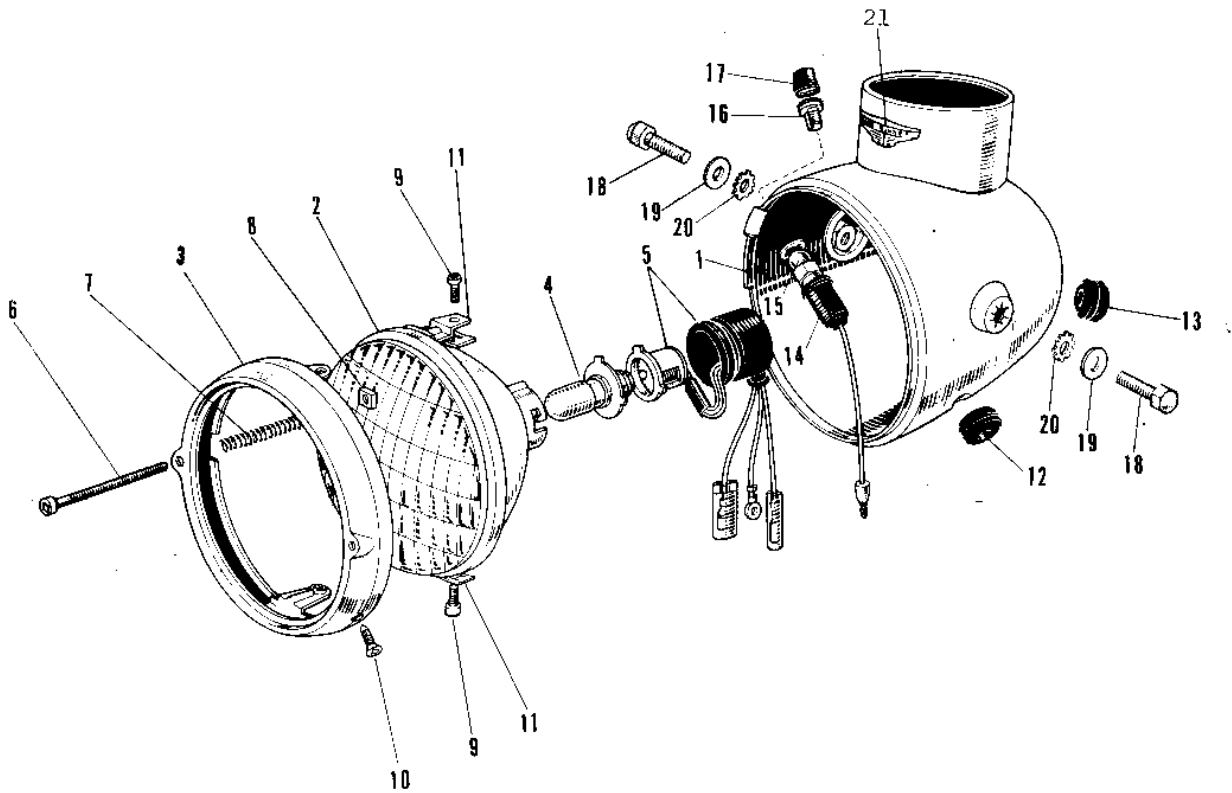

1968 Roadrunner PARTS DIAGRAM

HEADLIGHT

R

—

1968 Roadrunner PARTS LIST

HEADLIGHT

ITEM NAME	PART NUMBER	QUANTITY
LAMP ASSY HEAD C.RED (Ref # 1 ~ 16)	23001-029-24	1
UNAVAILABLE IN PRICE BOOK (Ref # 1 ~ 16)	23001-029-27	1
LAMP ASSY HEAD BLACK (Ref # 1 ~ 17)	23001-023-10	1
BODY HEAD LAMP BLACK (Ref # 1)	23005-008-10	1
UNAVAILABLE IN PRICE BOOK (Ref # 1)	23005-008-24	1
BODY HEAD LAMP C.BLUE (Ref # 1)	23005-008-27	1
LENS UNIT HEAD LAMP (Ref # 2)	23007-009	1
RIM HEAD LAMP (Ref # 3)	23006-008	1
BULB 6V 15/15W (Ref # 4)	92069-021	1
BULB 6V 25/25W (Ref # 4)	92069-031	1
SOCKET HEAD LAMP (Ref # 5)	23008-008	1
SCREW FOCUS ADJUST (Ref # 6)	23019-006	1
SPRING FOCUS ADJUST (Ref # 7)	23014-004	1
NUT SQAURE 3MM (Ref # 8)	23020-005	1
NUT SQUIRE 3MM (Ref # 8)	23020-011	1
SCREW SPECIAL 5X6 (Ref # 9)	23019-005	1
SCREW PAN HEAD 5X10 (Ref # 10)	92011-007	1
SCREW PAN HEAD 5X10 (Ref # 10)	23019-020	1
NUT SPECIAL (Ref # 11)	23020-006	1
UNAVAILABLE IN PRICE BOOK (Ref # 12)	23023-004	1
GROMMET 16MM (Ref # 13)	850A1601	1
SOCKET HIGH BEAM LAMP (Ref # 14)	23017-002	1
SOCKET HIGH BEAM LAMP (Ref # 14)	23017-001	2
BULB 6V 1.5W (Ref # 15)	92069-024	1
CASE HIGH BEAM LAMP (Ref # 16)	23018-001	1
COVER HIGH BEAM LAMP (Ref # 17)	23060-001	1
BOLT HEAD LAMP MOUNT (Ref # 18)	92007-003	1
WASHER PLAIN 8MM (Ref # 19)	410B0800	1
TOOTHED LOCK WASHER 8MM (Ref # 20)	463H0800	1

1968 Roadrunner PARTS LIST

HEADLIGHT

ITEM NAME	PART NUMBER	QUANTITY
EMBLEM HEAD LAMP (Ref # 21)	56018-004	1