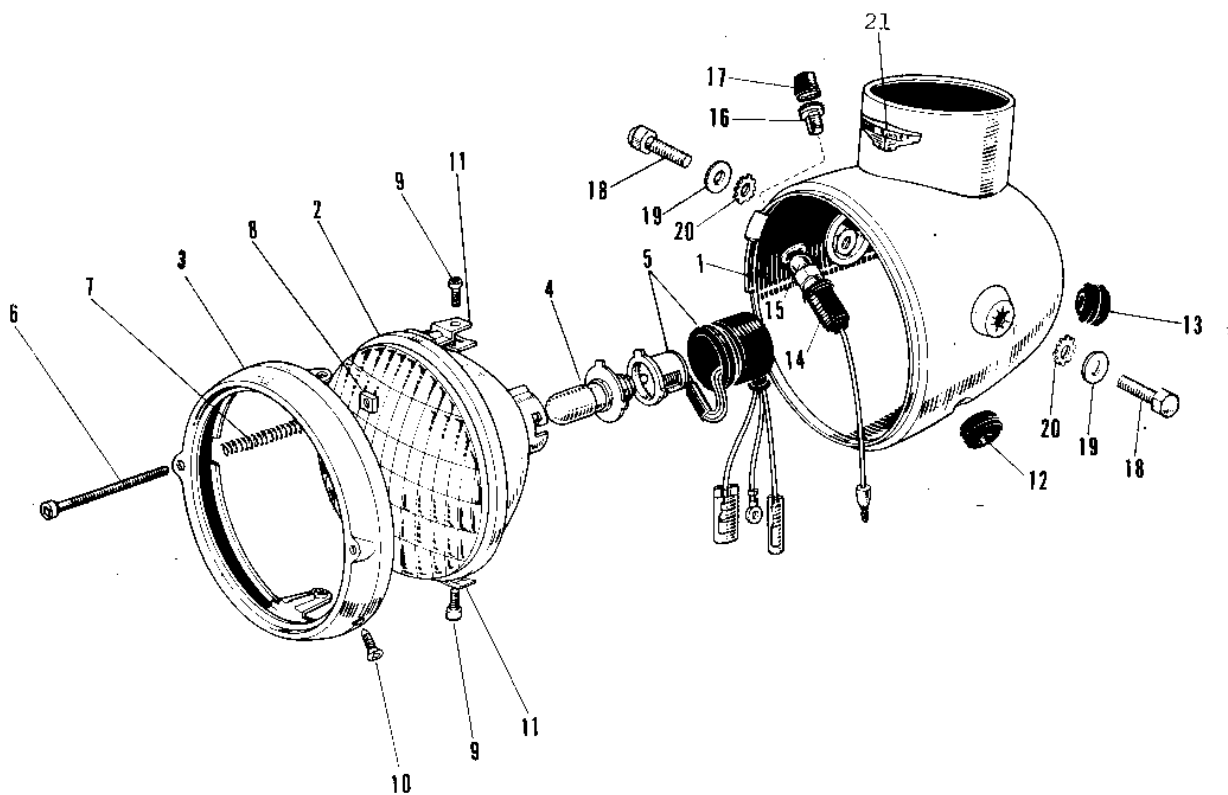

1967 Roadrunner PARTS DIAGRAM

HEADLIGHT

R

—

1967 Roadrunner PARTS LIST

HEADLIGHT

ITEM NAME	PART NUMBER	QUANTITY
LAMP ASSY HEAD C.RED (Ref # 1 ~ 16)	23001-029-24	1
UNAVAILABLE IN PRICE BOOK (Ref # 1 ~ 16)	23001-029-27	1
LAMP ASSY HEAD BLACK (Ref # 1 ~ 17)	23001-023-10	1
BODY HEAD LAMP BLACK (Ref # 1)	23005-008-10	1
UNAVAILABLE IN PRICE BOOK (Ref # 1)	23005-008-24	1
BODY HEAD LAMP C.BLUE (Ref # 1)	23005-008-27	1
LENS UNIT HEAD LAMP (Ref # 2)	23007-009	1
RIM HEAD LAMP (Ref # 3)	23006-008	1
BULB 6V 15/15W (Ref # 4)	92069-021	1
BULB 6V 25/25W (Ref # 4)	92069-031	1
SOCKET HEAD LAMP (Ref # 5)	23008-008	1
SCREW FOCUS ADJUST (Ref # 6)	23019-006	1
SPRING FOCUS ADJUST (Ref # 7)	23014-004	1
NUT SQAURE 3MM (Ref # 8)	23020-005	1
NUT SQUIRE 3MM (Ref # 8)	23020-011	1
SCREW SPECIAL 5X6 (Ref # 9)	23019-005	1
SCREW PAN HEAD 5X10 (Ref # 10)	92011-007	1
SCREW PAN HEAD 5X10 (Ref # 10)	23019-020	1
NUT SPECIAL (Ref # 11)	23020-006	1
UNAVAILABLE IN PRICE BOOK (Ref # 12)	23023-004	1
GROMMET 16MM (Ref # 13)	850A1601	1
SOCKET HIGH BEAM LAMP (Ref # 14)	23017-002	1
SOCKET HIGH BEAM LAMP (Ref # 14)	23017-001	2
BULB 6V 1.5W (Ref # 15)	92069-024	1
CASE HIGH BEAM LAMP (Ref # 16)	23018-001	1
COVER HIGH BEAM LAMP (Ref # 17)	23060-001	1
BOLT HEAD LAMP MOUNT (Ref # 18)	92007-003	1
WASHER PLAIN 8MM (Ref # 19)	410B0800	1
TOOTHED LOCK WASHER 8MM (Ref # 20)	463H0800	1

1967 Roadrunner PARTS LIST

HEADLIGHT

ITEM NAME	PART NUMBER	QUANTITY
EMBLEM HEAD LAMP (Ref # 21)	56018-004	1