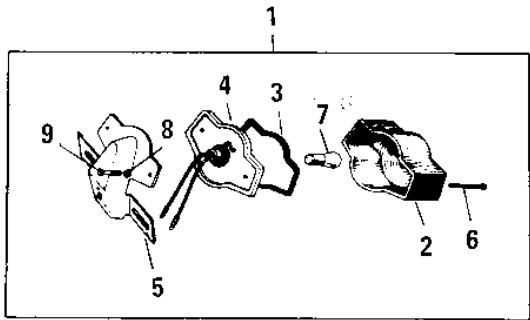

# 1969 Roadrunner PARTS DIAGRAM

METER/TAILLIGHT

F  
—

# 1969 Roadrunner PARTS LIST

## METER/TAILLIGHT

ITEM NAME	PART NUMBER	QUANTITY
UNAVAILABLE IN PRICE BOOK (Ref # 1)	23025-026	1
LENS TAIL LAMP (Ref # 2)	23026-017	1
GASKET TAIL LAMP LENS (Ref # 3)	23028-007	1
SOCKET TAIL LAMP (Ref # 4)	23027-012	1
BKT LICENSE PLT (Ref # 5)	23036-003	1
SCREW OVL CNTSNK 3X60 (Ref # 6)	222E0360	2
SCREW OVL CNTSNK 3X60 (Ref # 6)	222E0360A	2
BULB 6V 3/21CP (Ref # 7)	92069-023	1
WASHER SPRING 5MM (Ref # 8)	461F0500	2
BOLT HEX HEAD 5X10 (Ref # 9)	110N0510	2
LAMP ASSY-TAIL,BLACK (Ref # 10)	23024-019-21	1
SCREW PAN HEAD 4X50 (Ref # 11)	220E0450	2
SCREW PAN HEAD 4X50 (Ref # 11)	220E0450	2
LENS TAIL LAMP (Ref # 12)	23026-010	1
GASKET TAIL LAMP (Ref # 13)	23028-008	1
SOCKET TAIL LAMP (Ref # 14)	23027-009	1
BKT LICENSE PLT (Ref # 15)	23036-002	1
SPEEDOMETER ASSY MPH (Ref # 16)	25005-019	1
UNAVAILABLE IN PRICE BOOK (Ref # 16)	25005-018	1
BULB 6V 1.5W (Ref # 17)	92069-022	2