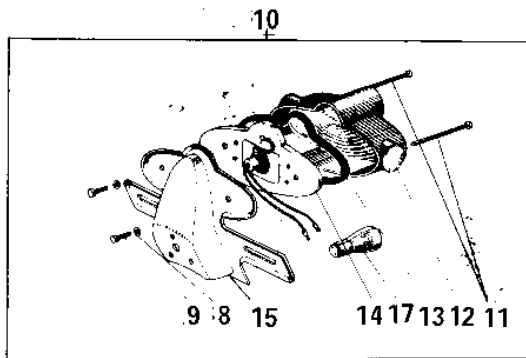

# 1969 Roadrunner PARTS DIAGRAM

METER/TAILLIGHT

F  
—