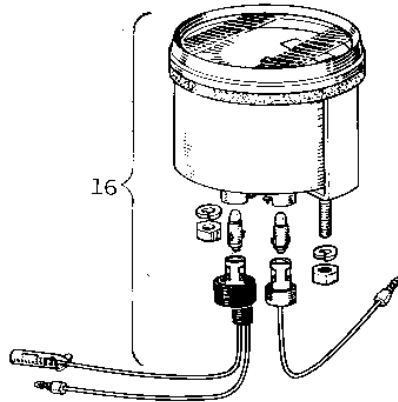

# 1969 Roadrunner PARTS DIAGRAM

METER/TAILLIGHT

F  
—

# 1969 Roadrunner PARTS LIST

## METER/TAILLIGHT

ITEM NAME	PART NUMBER	QUANTITY
UNAVAILABLE IN PRICE BOOK (Ref # 1)	23025-026	1
LENS TAIL LAMP (Ref # 2)	23026-017	1
GASKET TAIL LAMP LENS (Ref # 3)	23028-007	1
SOCKET TAIL LAMP (Ref # 4)	23027-012	1
BKT LICENSE PLT (Ref # 5)	23036-003	1
SCREW OVL CNTSNK 3X60 (Ref # 6)	222E0360	2
SCREW OVL CNTSNK 3X60 (Ref # 6)	222E0360A	2
BULB 6V 3/21CP (Ref # 7)	92069-023	1
WASHER SPRING 5MM (Ref # 8)	461F0500	2
BOLT HEX HEAD 5X10 (Ref # 9)	110N0510	2
LAMP ASSY-TAIL,BLACK (Ref # 10)	23024-019-21	1
SCREW PAN HEAD 4X50 (Ref # 11)	220E0450	2
SCREW PAN HEAD 4X50 (Ref # 11)	220E0450	2
LENS TAIL LAMP (Ref # 12)	23026-010	1
GASKET TAIL LAMP (Ref # 13)	23028-008	1
SOCKET TAIL LAMP (Ref # 14)	23027-009	1
BKT LICENSE PLT (Ref # 15)	23036-002	1
SPEEDOMETER ASSY MPH (Ref # 16)	25005-019	1
UNAVAILABLE IN PRICE BOOK (Ref # 16)	25005-018	1
BULB 6V 1.5W (Ref # 17)	92069-022	2