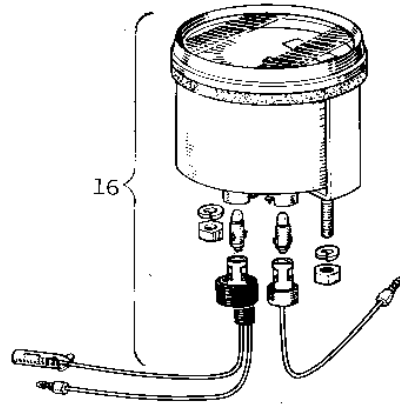

1969 Roadrunner PARTS DIAGRAM

METER/TAILLIGHT

F
—

1969 Roadrunner PARTS LIST

METER/TAILLIGHT

ITEM NAME	PART NUMBER	QUANTITY
UNAVAILABLE IN PRICE BOOK (Ref # 1)	23025-026	1
LENS TAIL LAMP (Ref # 2)	23026-017	1
GASKET TAIL LAMP LENS (Ref # 3)	23028-007	1
SOCKET TAIL LAMP (Ref # 4)	23027-012	1
BKT LICENSE PLT (Ref # 5)	23036-003	1
SCREW OVL CNTSNK 3X60 (Ref # 6)	222E0360	2
SCREW OVL CNTSNK 3X60 (Ref # 6)	222E0360A	2
BULB 6V 3/21CP (Ref # 7)	92069-023	1
WASHER SPRING 5MM (Ref # 8)	461F0500	2
BOLT HEX HEAD 5X10 (Ref # 9)	110N0510	2
LAMP ASSY-TAIL,BLACK (Ref # 10)	23024-019-21	1
SCREW PAN HEAD 4X50 (Ref # 11)	220E0450	2
SCREW PAN HEAD 4X50 (Ref # 11)	220E0450	2
LENS TAIL LAMP (Ref # 12)	23026-010	1
GASKET TAIL LAMP (Ref # 13)	23028-008	1
SOCKET TAIL LAMP (Ref # 14)	23027-009	1
BKT LICENSE PLT (Ref # 15)	23036-002	1
SPEEDOMETER ASSY MPH (Ref # 16)	25005-019	1
UNAVAILABLE IN PRICE BOOK (Ref # 16)	25005-018	1
BULB 6V 1.5W (Ref # 17)	92069-022	2