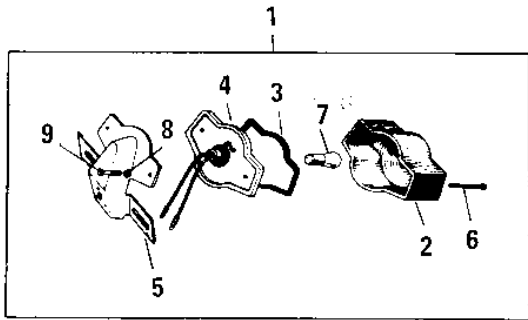

1969 Roadrunner PARTS DIAGRAM

METER/TAILLIGHT

F
—

1969 Roadrunner PARTS LIST

METER/TAILLIGHT

ITEM NAME	PART NUMBER	QUANTITY
UNAVAILABLE IN PRICE BOOK (Ref # 1)	23025-026	1
LENS TAIL LAMP (Ref # 2)	23026-017	1
GASKET TAIL LAMP LENS (Ref # 3)	23028-007	1
SOCKET TAIL LAMP (Ref # 4)	23027-012	1
BKT LICENSE PLT (Ref # 5)	23036-003	1
SCREW OVL CNTSNK 3X60 (Ref # 6)	222E0360	2
SCREW OVL CNTSNK 3X60 (Ref # 6)	222E0360A	2
BULB 6V 3/21CP (Ref # 7)	92069-023	1
WASHER SPRING 5MM (Ref # 8)	461F0500	2
BOLT HEX HEAD 5X10 (Ref # 9)	110N0510	2
LAMP ASSY-TAIL,BLACK (Ref # 10)	23024-019-21	1
SCREW PAN HEAD 4X50 (Ref # 11)	220E0450	2
SCREW PAN HEAD 4X50 (Ref # 11)	220E0450	2
LENS TAIL LAMP (Ref # 12)	23026-010	1
GASKET TAIL LAMP (Ref # 13)	23028-008	1
SOCKET TAIL LAMP (Ref # 14)	23027-009	1
BKT LICENSE PLT (Ref # 15)	23036-002	1
SPEEDOMETER ASSY MPH (Ref # 16)	25005-019	1
UNAVAILABLE IN PRICE BOOK (Ref # 16)	25005-018	1
BULB 6V 1.5W (Ref # 17)	92069-022	2