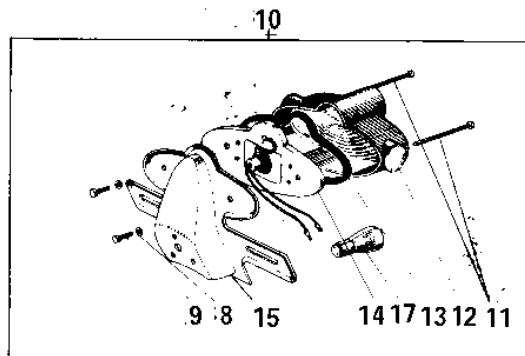

1969 Roadrunner PARTS DIAGRAM

METER/TAILLIGHT

F
—

1969 Roadrunner PARTS LIST

METER/TAILLIGHT

ITEM NAME	PART NUMBER	QUANTITY
UNAVAILABLE IN PRICE BOOK (Ref # 1)	23025-026	1
LENS TAIL LAMP (Ref # 2)	23026-017	1
GASKET TAIL LAMP LENS (Ref # 3)	23028-007	1
SOCKET TAIL LAMP (Ref # 4)	23027-012	1
BKT LICENSE PLT (Ref # 5)	23036-003	1
SCREW OVL CNTSNK 3X60 (Ref # 6)	222E0360	2
SCREW OVL CNTSNK 3X60 (Ref # 6)	222E0360A	2
BULB 6V 3/21CP (Ref # 7)	92069-023	1
WASHER SPRING 5MM (Ref # 8)	461F0500	2
BOLT HEX HEAD 5X10 (Ref # 9)	110N0510	2
LAMP ASSY-TAIL,BLACK (Ref # 10)	23024-019-21	1
SCREW PAN HEAD 4X50 (Ref # 11)	220E0450	2
SCREW PAN HEAD 4X50 (Ref # 11)	220E0450	2
LENS TAIL LAMP (Ref # 12)	23026-010	1
GASKET TAIL LAMP (Ref # 13)	23028-008	1
SOCKET TAIL LAMP (Ref # 14)	23027-009	1
BKT LICENSE PLT (Ref # 15)	23036-002	1
SPEEDOMETER ASSY MPH (Ref # 16)	25005-019	1
UNAVAILABLE IN PRICE BOOK (Ref # 16)	25005-018	1
BULB 6V 1.5W (Ref # 17)	92069-022	2