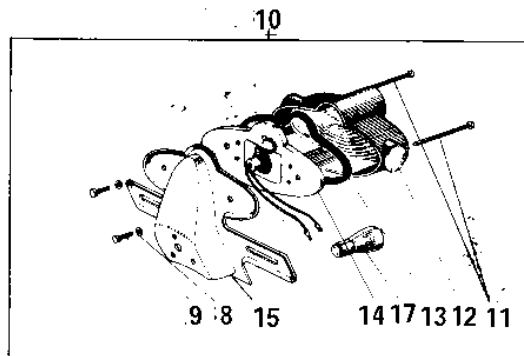

1967 Roadrunner PARTS DIAGRAM

METER/TAILLIGHT

F
—

1967 Roadrunner PARTS LIST

METER/TAILLIGHT

ITEM NAME	PART NUMBER	QUANTITY
UNAVAILABLE IN PRICE BOOK (Ref # 1)	23025-026	1
LENS TAIL LAMP (Ref # 2)	23026-017	1
GASKET TAIL LAMP LENS (Ref # 3)	23028-007	1
SOCKET TAIL LAMP (Ref # 4)	23027-012	1
BKT LICENSE PLT (Ref # 5)	23036-003	1
SCREW OVL CNTSNK 3X60 (Ref # 6)	222E0360	2
SCREW OVL CNTSNK 3X60 (Ref # 6)	222E0360A	2
BULB 6V 3/21CP (Ref # 7)	92069-023	1
WASHER SPRING 5MM (Ref # 8)	461F0500	2
BOLT HEX HEAD 5X10 (Ref # 9)	110N0510	2
LAMP ASSY-TAIL,BLACK (Ref # 10)	23024-019-21	1
SCREW PAN HEAD 4X50 (Ref # 11)	220E0450	2
SCREW PAN HEAD 4X50 (Ref # 11)	220E0450	2
LENS TAIL LAMP (Ref # 12)	23026-010	1
GASKET TAIL LAMP (Ref # 13)	23028-008	1
SOCKET TAIL LAMP (Ref # 14)	23027-009	1
BKT LICENSE PLT (Ref # 15)	23036-002	1
SPEEDOMETER ASSY MPH (Ref # 16)	25005-019	1
UNAVAILABLE IN PRICE BOOK (Ref # 16)	25005-018	1
BULB 6V 1.5W (Ref # 17)	92069-022	2