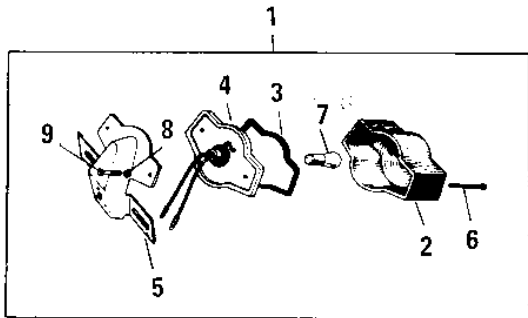

1967 Roadrunner PARTS DIAGRAM

METER/TAILLIGHT

F
—

1967 Roadrunner PARTS LIST

METER/TAILLIGHT

ITEM NAME	PART NUMBER	QUANTITY
UNAVAILABLE IN PRICE BOOK (Ref # 1)	23025-026	1
LENS TAIL LAMP (Ref # 2)	23026-017	1
GASKET TAIL LAMP LENS (Ref # 3)	23028-007	1
SOCKET TAIL LAMP (Ref # 4)	23027-012	1
BKT LICENSE PLT (Ref # 5)	23036-003	1
SCREW OVL CNTSNK 3X60 (Ref # 6)	222E0360	2
SCREW OVL CNTSNK 3X60 (Ref # 6)	222E0360A	2
BULB 6V 3/21CP (Ref # 7)	92069-023	1
WASHER SPRING 5MM (Ref # 8)	461F0500	2
BOLT HEX HEAD 5X10 (Ref # 9)	110N0510	2
LAMP ASSY-TAIL,BLACK (Ref # 10)	23024-019-21	1
SCREW PAN HEAD 4X50 (Ref # 11)	220E0450	2
SCREW PAN HEAD 4X50 (Ref # 11)	220E0450	2
LENS TAIL LAMP (Ref # 12)	23026-010	1
GASKET TAIL LAMP (Ref # 13)	23028-008	1
SOCKET TAIL LAMP (Ref # 14)	23027-009	1
BKT LICENSE PLT (Ref # 15)	23036-002	1
SPEEDOMETER ASSY MPH (Ref # 16)	25005-019	1
UNAVAILABLE IN PRICE BOOK (Ref # 16)	25005-018	1
BULB 6V 1.5W (Ref # 17)	92069-022	2