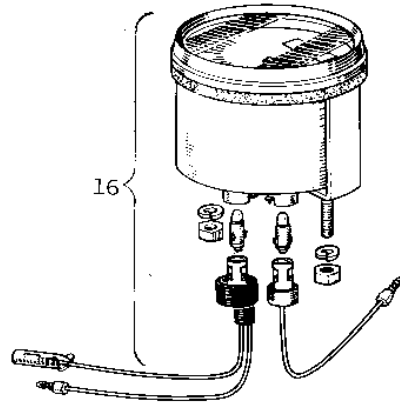

1967 Roadrunner PARTS DIAGRAM

METER/TAILLIGHT

F
—

1967 Roadrunner PARTS LIST

METER/TAILLIGHT

ITEM NAME	PART NUMBER	QUANTITY
UNAVAILABLE IN PRICE BOOK (Ref # 1)	23025-026	1
LENS TAIL LAMP (Ref # 2)	23026-017	1
GASKET TAIL LAMP LENS (Ref # 3)	23028-007	1
SOCKET TAIL LAMP (Ref # 4)	23027-012	1
BKT LICENSE PLT (Ref # 5)	23036-003	1
SCREW OVL CNTSNK 3X60 (Ref # 6)	222E0360	2
SCREW OVL CNTSNK 3X60 (Ref # 6)	222E0360A	2
BULB 6V 3/21CP (Ref # 7)	92069-023	1
WASHER SPRING 5MM (Ref # 8)	461F0500	2
BOLT HEX HEAD 5X10 (Ref # 9)	110N0510	2
LAMP ASSY-TAIL,BLACK (Ref # 10)	23024-019-21	1
SCREW PAN HEAD 4X50 (Ref # 11)	220E0450	2
SCREW PAN HEAD 4X50 (Ref # 11)	220E0450	2
LENS TAIL LAMP (Ref # 12)	23026-010	1
GASKET TAIL LAMP (Ref # 13)	23028-008	1
SOCKET TAIL LAMP (Ref # 14)	23027-009	1
BKT LICENSE PLT (Ref # 15)	23036-002	1
SPEEDOMETER ASSY MPH (Ref # 16)	25005-019	1
UNAVAILABLE IN PRICE BOOK (Ref # 16)	25005-018	1
BULB 6V 1.5W (Ref # 17)	92069-022	2