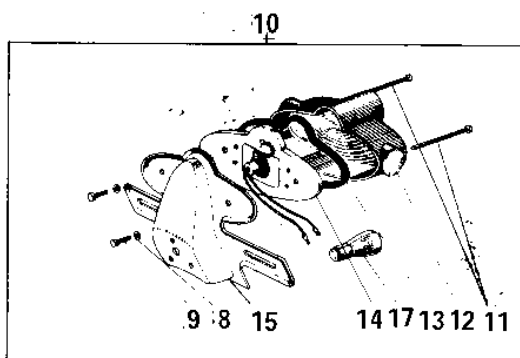

1968 Roadrunner PARTS DIAGRAM

METER/TAILLIGHT

F
—

1968 Roadrunner PARTS LIST

METER/TAILLIGHT

ITEM NAME	PART NUMBER	QUANTITY
UNAVAILABLE IN PRICE BOOK (Ref # 1)	23025-026	1
LENS TAIL LAMP (Ref # 2)	23026-017	1
GASKET TAIL LAMP LENS (Ref # 3)	23028-007	1
SOCKET TAIL LAMP (Ref # 4)	23027-012	1
BKT LICENSE PLT (Ref # 5)	23036-003	1
SCREW OVL CNTSNK 3X60 (Ref # 6)	222E0360	1
SCREW OVL CNTSNK 3X60 (Ref # 6)	222E0360A	1
BULB 6V 3/21CP (Ref # 7)	92069-023	1
WASHER SPRING 5MM (Ref # 8)	461F0500	1
BOLT HEX HEAD 5X10 (Ref # 9)	110N0510	1
LAMP ASSY-TAIL, BLACK (Ref # 10)	23024-019-21	1
SCREW PAN HEAD 4X50 (Ref # 11)	220E0450	2
LENS TAIL LAMP (Ref # 12)	23026-010	1
GASKET TAIL LAMP (Ref # 13)	23028-008	1
SOCKET TAIL LAMP (Ref # 14)	23027-009	1
BKT LICENSE PLT (Ref # 15)	23036-002	1
SPEEDOMETER ASSY MPH (Ref # 16)	25005-019	1
UNAVAILABLE IN PRICE BOOK (Ref # 16)	25005-018	1
BULB 6V 1.5W (Ref # 17)	92069-022	1