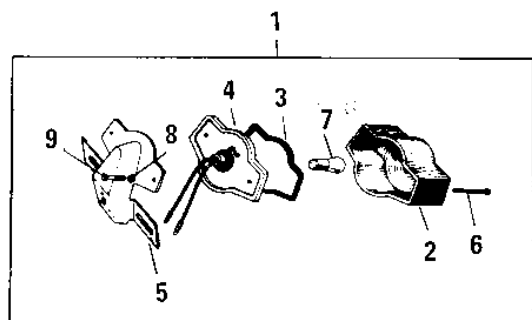

1968 Roadrunner PARTS DIAGRAM

METER/TAILLIGHT

F
—

1968 Roadrunner PARTS LIST

METER/TAILLIGHT

ITEM NAME	PART NUMBER	QUANTITY
UNAVAILABLE IN PRICE BOOK (Ref # 1)	23025-026	1
LENS TAIL LAMP (Ref # 2)	23026-017	1
GASKET TAIL LAMP LENS (Ref # 3)	23028-007	1
SOCKET TAIL LAMP (Ref # 4)	23027-012	1
BKT LICENSE PLT (Ref # 5)	23036-003	1
SCREW OVL CNTSNK 3X60 (Ref # 6)	222E0360	1
SCREW OVL CNTSNK 3X60 (Ref # 6)	222E0360A	1
BULB 6V 3/21CP (Ref # 7)	92069-023	1
WASHER SPRING 5MM (Ref # 8)	461F0500	1
BOLT HEX HEAD 5X10 (Ref # 9)	110N0510	1
LAMP ASSY-TAIL, BLACK (Ref # 10)	23024-019-21	1
SCREW PAN HEAD 4X50 (Ref # 11)	220E0450	2
LENS TAIL LAMP (Ref # 12)	23026-010	1
GASKET TAIL LAMP (Ref # 13)	23028-008	1
SOCKET TAIL LAMP (Ref # 14)	23027-009	1
BKT LICENSE PLT (Ref # 15)	23036-002	1
SPEEDOMETER ASSY MPH (Ref # 16)	25005-019	1
UNAVAILABLE IN PRICE BOOK (Ref # 16)	25005-018	1
BULB 6V 1.5W (Ref # 17)	92069-022	1