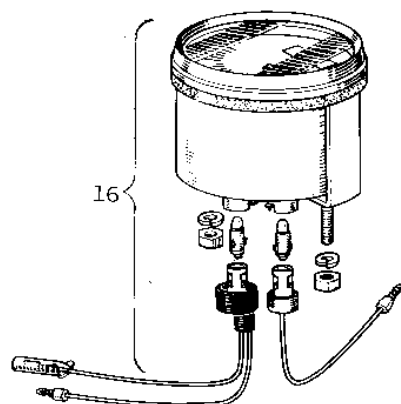

1968 Roadrunner PARTS DIAGRAM

METER/TAILLIGHT

F
—

1968 Roadrunner PARTS LIST

METER/TAILLIGHT

ITEM NAME	PART NUMBER	QUANTITY
UNAVAILABLE IN PRICE BOOK (Ref # 1)	23025-026	1
LENS TAIL LAMP (Ref # 2)	23026-017	1
GASKET TAIL LAMP LENS (Ref # 3)	23028-007	1
SOCKET TAIL LAMP (Ref # 4)	23027-012	1
BKT LICENSE PLT (Ref # 5)	23036-003	1
SCREW OVL CNTSNK 3X60 (Ref # 6)	222E0360	1
SCREW OVL CNTSNK 3X60 (Ref # 6)	222E0360A	1
BULB 6V 3/21CP (Ref # 7)	92069-023	1
WASHER SPRING 5MM (Ref # 8)	461F0500	1
BOLT HEX HEAD 5X10 (Ref # 9)	110N0510	1
LAMP ASSY-TAIL, BLACK (Ref # 10)	23024-019-21	1
SCREW PAN HEAD 4X50 (Ref # 11)	220E0450	2
LENS TAIL LAMP (Ref # 12)	23026-010	1
GASKET TAIL LAMP (Ref # 13)	23028-008	1
SOCKET TAIL LAMP (Ref # 14)	23027-009	1
BKT LICENSE PLT (Ref # 15)	23036-002	1
SPEEDOMETER ASSY MPH (Ref # 16)	25005-019	1
UNAVAILABLE IN PRICE BOOK (Ref # 16)	25005-018	1
BULB 6V 1.5W (Ref # 17)	92069-022	1