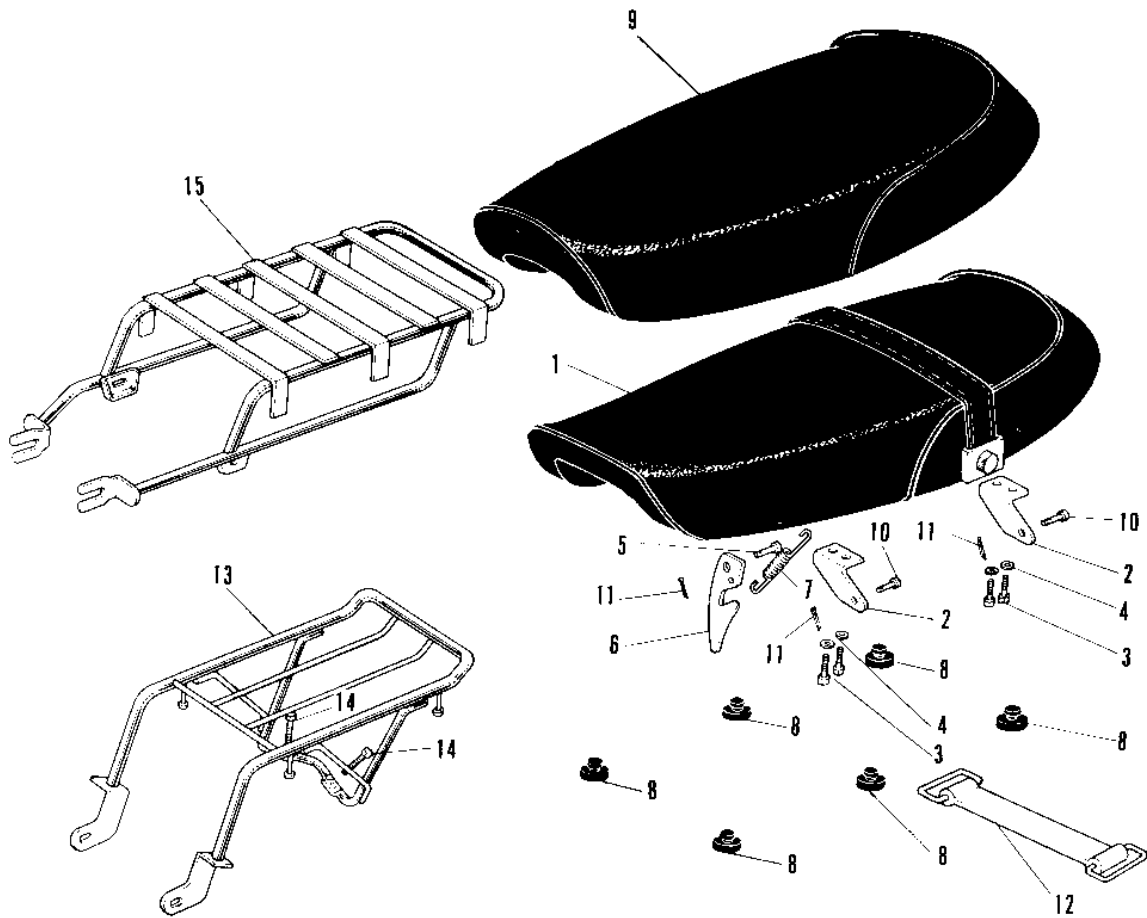

1967 Roadrunner PARTS DIAGRAM

SEAT

1967 Roadrunner PARTS LIST

SEAT

ITEM NAME	PART NUMBER	QUANTITY
SEAT DUAL (Ref # 1 ~ 8)	53001-021	1
HINGE (Ref # 2)	53009-003	2
BOLT-UPSET (Ref # 3)	112G0614	4
WASHER SPRING 6MM (Ref # 4)	461F0600	4
RIVET 6X10 (Ref # 5)	530C0610	1
UNAVAILABLE IN PRICE BOOK (Ref # 6)	53008-001	1
SPRING (Ref # 7)	53012-001	1
DAMPER RUBB DUAL SEAT (Ref # 8)	92075-023	6
PIN (Ref # 10)	92043-033	2
PIN COTTER 2.0X15 (Ref # 11)	550D2015	2
BAND TOOL (Ref # 12)	92072-012	1