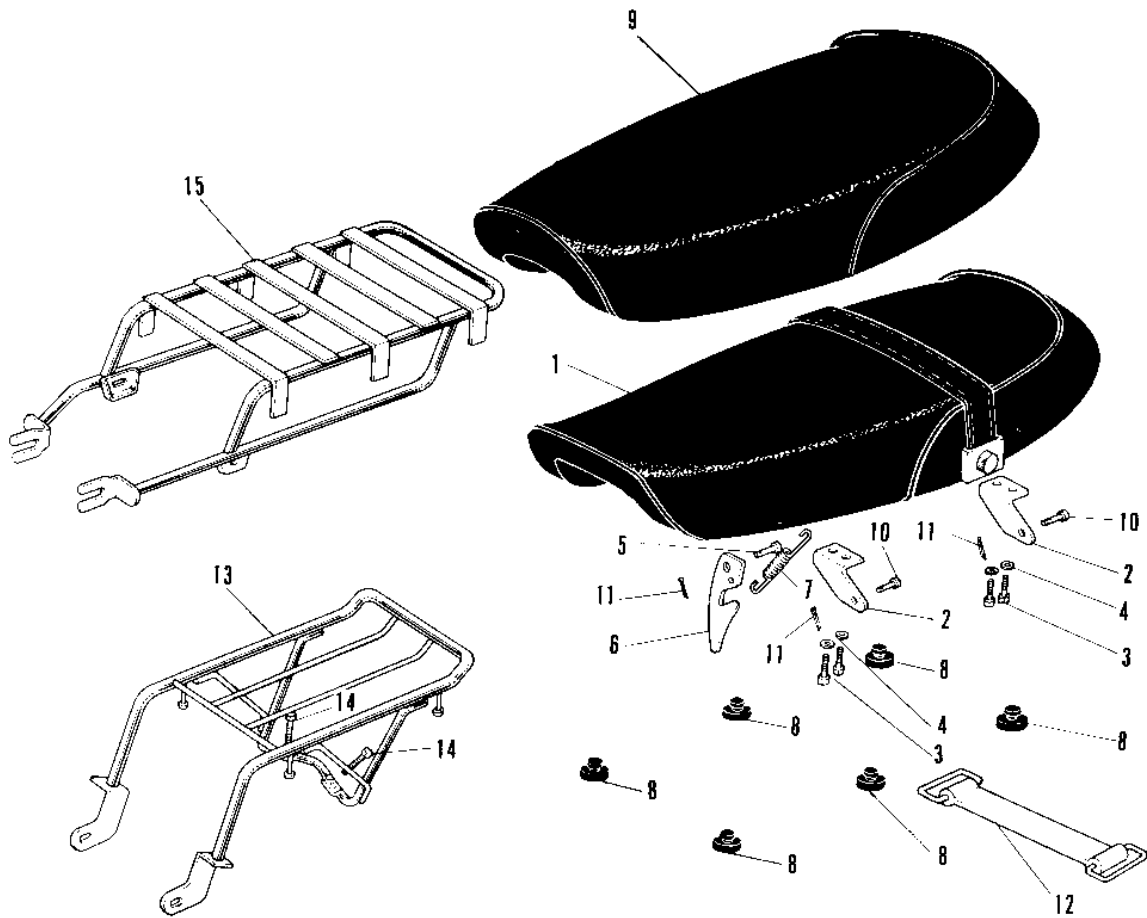

1969 Roadrunner PARTS DIAGRAM

SEAT

1969 Roadrunner PARTS LIST

SEAT

ITEM NAME	PART NUMBER	QUANTITY
SEAT DUAL (Ref # 1 ~ 8)	53001-021	1
HINGE (Ref # 2)	53009-003	2
BOLT-UPSET (Ref # 3)	112G0614	4
WASHER SPRING 6MM (Ref # 4)	461F0600	4
RIVET 6X10 (Ref # 5)	530C0610	1
UNAVAILABLE IN PRICE BOOK (Ref # 6)	53008-001	1
SPRING (Ref # 7)	53012-001	1
DAMPER RUBB DUAL SEAT (Ref # 8)	92075-023	6
PIN (Ref # 10)	92043-033	2
PIN COTTER 2.0X15 (Ref # 11)	550D2015	2
BAND TOOL (Ref # 12)	92072-012	1