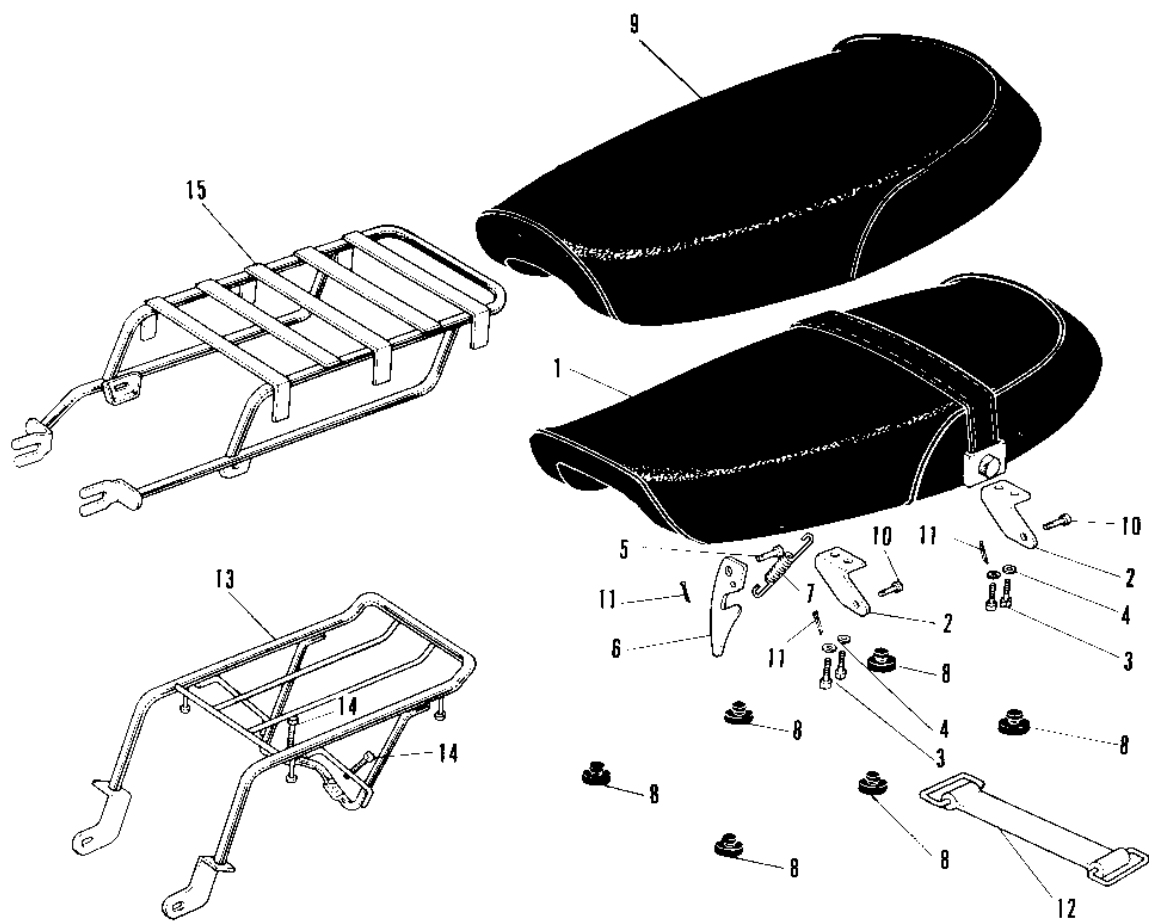

1969 Roadrunner PARTS DIAGRAM

SEAT

1969 Roadrunner PARTS LIST

SEAT

ITEM NAME	PART NUMBER	QUANTITY
SEAT DUAL (Ref # 1 ~ 8)	53001-021	1
HINGE (Ref # 2)	53009-003	1
BOLT-UPSET (Ref # 3)	112G0614	1
WASHER SPRING 6MM (Ref # 4)	461F0600	1
RIVET 6X10 (Ref # 5)	530C0610	1
UNAVAILABLE IN PRICE BOOK (Ref # 6)	53008-001	1
SPRING (Ref # 7)	53012-001	1
DAMPER RUBB DUAL SEAT (Ref # 8)	92075-023	1
PIN (Ref # 10)	92043-033	1
PIN COTTER 2.0X15 (Ref # 11)	550D2015	1
BAND TOOL (Ref # 12)	92072-012	1