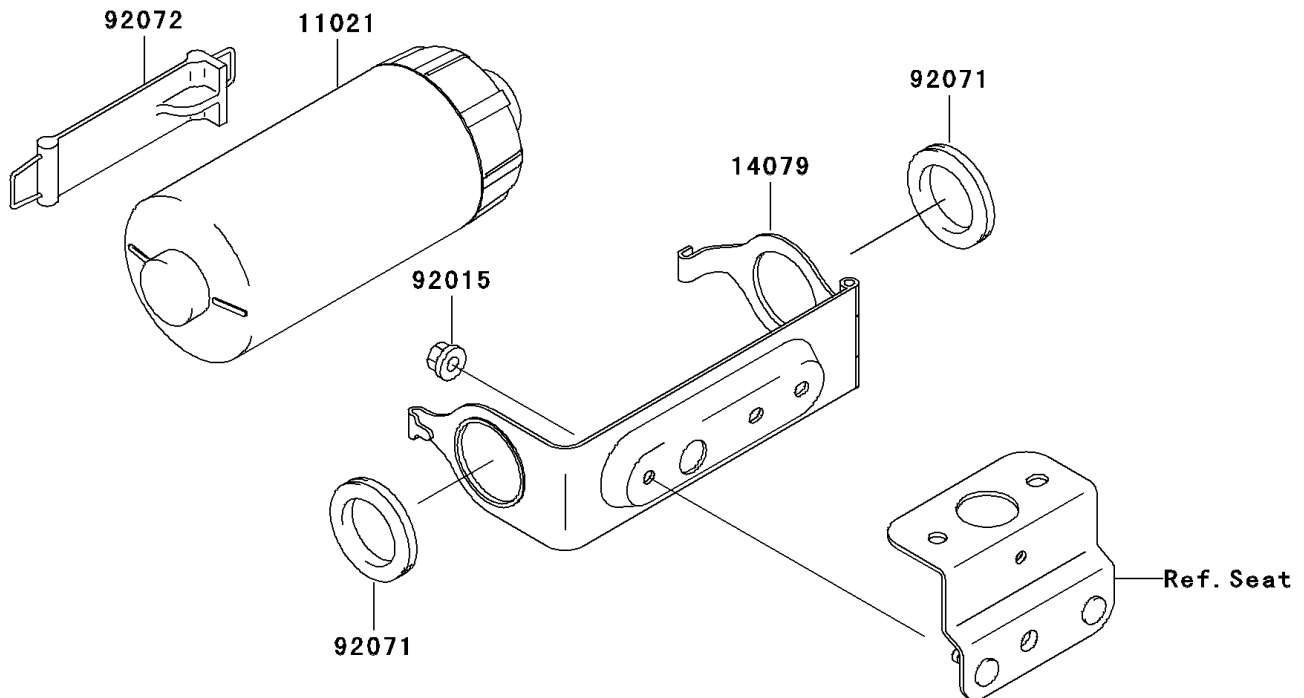

1999 1100 STX PARTS DIAGRAM

Owner's Tools

F3182

1999 1100 STX PARTS LIST

Owner's Tools

ITEM NAME	PART NUMBER	QUANTITY
CASE-ASSY,TOOL (Ref # 11021)	11021-3706	1
HOLDER-ASSY,TOOL CASE (Ref # 14079)	14079-3716	1
TOOL-KIT (Ref # 56007)	56007-3711	1
BAG,TOOL (Ref # 56008)	56008-006	1
NUT,6MM (Ref # 92015)	92015-3767	2
GROMMET (Ref # 92071)	92071-3831	2
BAND,TOOL CASE (Ref # 92072)	92072-3837	1
GASKET-LIQUID,TUBE,100G,SILVER (Ref # 92104)	92104-002	AR
TOOL-DRIVER,#3PHILLIPS (Ref # 92107)	92107-005	1
TOOL-DRIVER,#2PHILLIPS&SLOT (Ref # 92107A)	92107-1051	1
TOOL-WRENCH,ALLEN,5MM (Ref # 92110)	92110-1015	1
TOOL-WRENCH,BOX,21MM (Ref # 92110A)	92110-1113	1
TOOL-WRENCH,OPEN END,10X12 (Ref # 92110B)	92110-1152	1
TOOL-WRENCH,OPEN END,14X17 (Ref # 92110C)	92110-1153	1
TOOL-WRENCH,BOX,10MM (Ref # 92110D)	92110-1156	1
TOOL-PLIERS (Ref # 92112)	92112-003	1
TOOL-WRENCH,OPEN END,8X10 (Ref # 92126)	92126-001	1