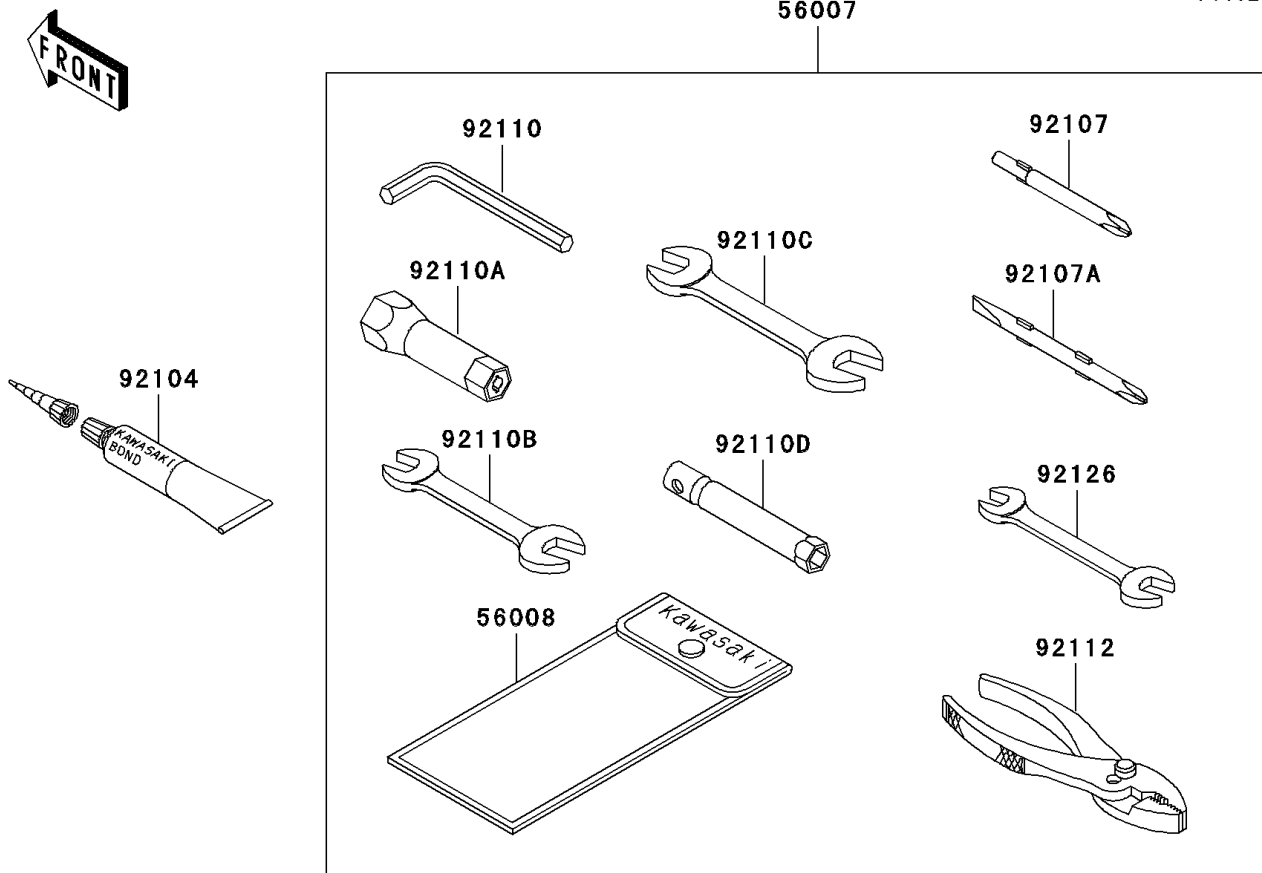

1999 1100 STX PARTS DIAGRAM

Owner's Tools

F3182

1999 1100 STX PARTS LIST

Owner's Tools

ITEM NAME	PART NUMBER	QUANTITY
CASE-ASSY,TOOL (Ref # 11021)	11021-3706	1
HOLDER-ASSY,TOOL CASE (Ref # 14079)	14079-3716	1
TOOL-KIT (Ref # 56007)	56007-3711	1
BAG,TOOL (Ref # 56008)	56008-006	1
NUT,6MM (Ref # 92015)	92015-3767	2
GROMMET (Ref # 92071)	92071-3831	2
BAND,TOOL CASE (Ref # 92072)	92072-3837	1
GASKET-LIQUID,TUBE,100G,SILVER (Ref # 92104)	92104-002	AR
TOOL-DRIVER,#3PHILLIPS (Ref # 92107)	92107-005	1
TOOL-DRIVER,#2PHILLIPS&SLOT (Ref # 92107A)	92107-1051	1
TOOL-WRENCH,ALLEN,5MM (Ref # 92110)	92110-1015	1
TOOL-WRENCH,BOX,21MM (Ref # 92110A)	92110-1113	1
TOOL-WRENCH,OPEN END,10X12 (Ref # 92110B)	92110-1152	1
TOOL-WRENCH,OPEN END,14X17 (Ref # 92110C)	92110-1153	1
TOOL-WRENCH,BOX,10MM (Ref # 92110D)	92110-1156	1
TOOL-PLIERS (Ref # 92112)	92112-003	1
TOOL-WRENCH,OPEN END,8X10 (Ref # 92126)	92126-001	1