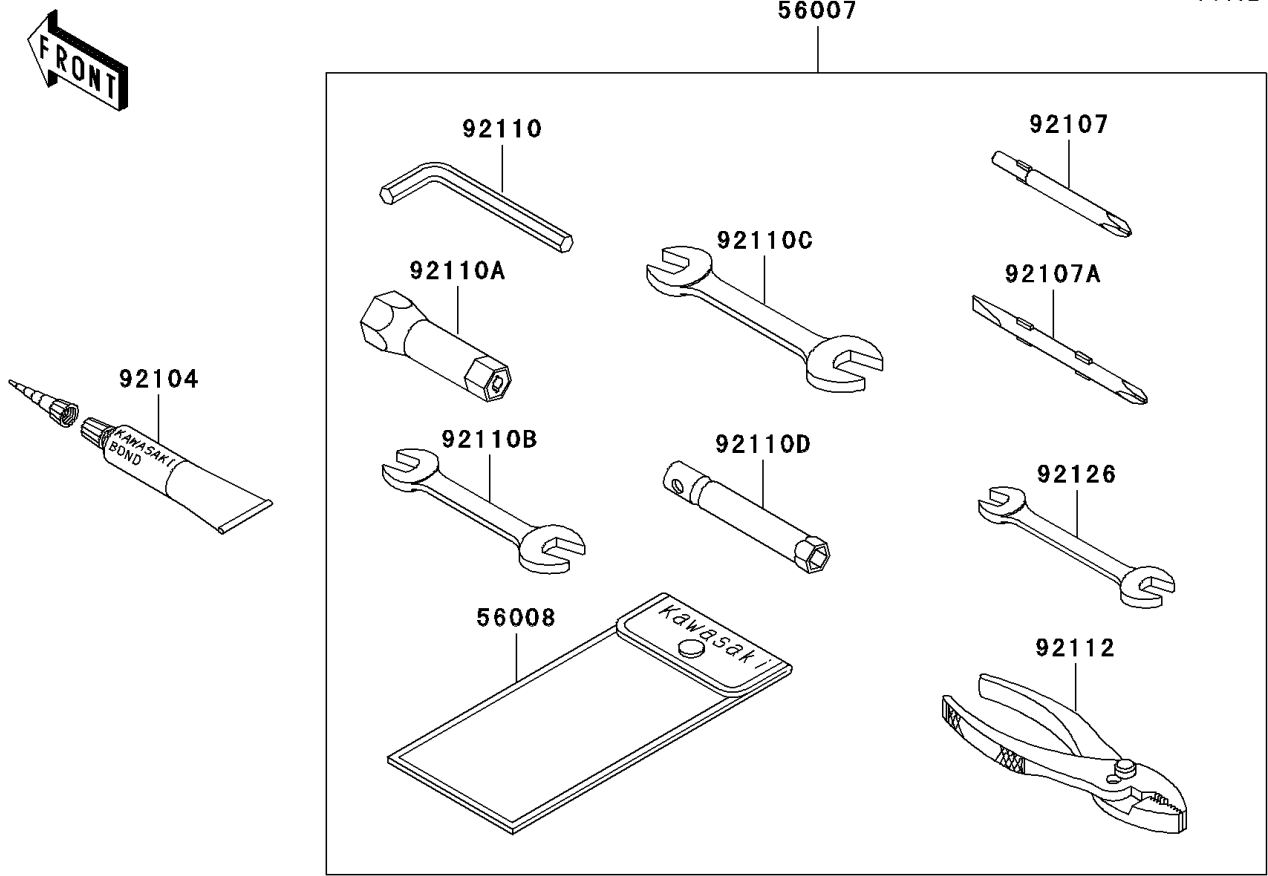

## 1999 1100 STX PARTS DIAGRAM

Owner's Tools

F3182

## 1999 1100 STX PARTS LIST

### Owner's Tools

ITEM NAME	PART NUMBER	QUANTITY
CASE-ASSY,TOOL (Ref # 11021)	11021-3706	1
HOLDER-ASSY,TOOL CASE (Ref # 14079)	14079-3716	1
TOOL-KIT (Ref # 56007)	56007-3711	1
BAG,TOOL (Ref # 56008)	56008-006	1
NUT,6MM (Ref # 92015)	92015-3767	1
GROMMET (Ref # 92071)	92071-3831	1
BAND,TOOL CASE (Ref # 92072)	92072-3837	1
GASKET-LIQUID,TUBE,100G,SILVER (Ref # 92104)	92104-002	1
TOOL-DRIVER,#3PHILLIPS (Ref # 92107)	92107-005	1
TOOL-DRIVER,#2PHILLIPS&SLOT (Ref # 92107A)	92107-1051	1
TOOL-WRENCH,ALLEN,5MM (Ref # 92110)	92110-1015	1
TOOL-WRENCH,BOX,21MM (Ref # 92110A)	92110-1113	1
TOOL-WRENCH,OPEN END,10X12 (Ref # 92110B)	92110-1152	1
TOOL-WRENCH,OPEN END,14X17 (Ref # 92110C)	92110-1153	1
TOOL-WRENCH,BOX,10MM (Ref # 92110D)	92110-1156	1
TOOL-PLIERS (Ref # 92112)	92112-003	1
TOOL-WRENCH,OPEN END,8X10 (Ref # 92126)	92126-001	1