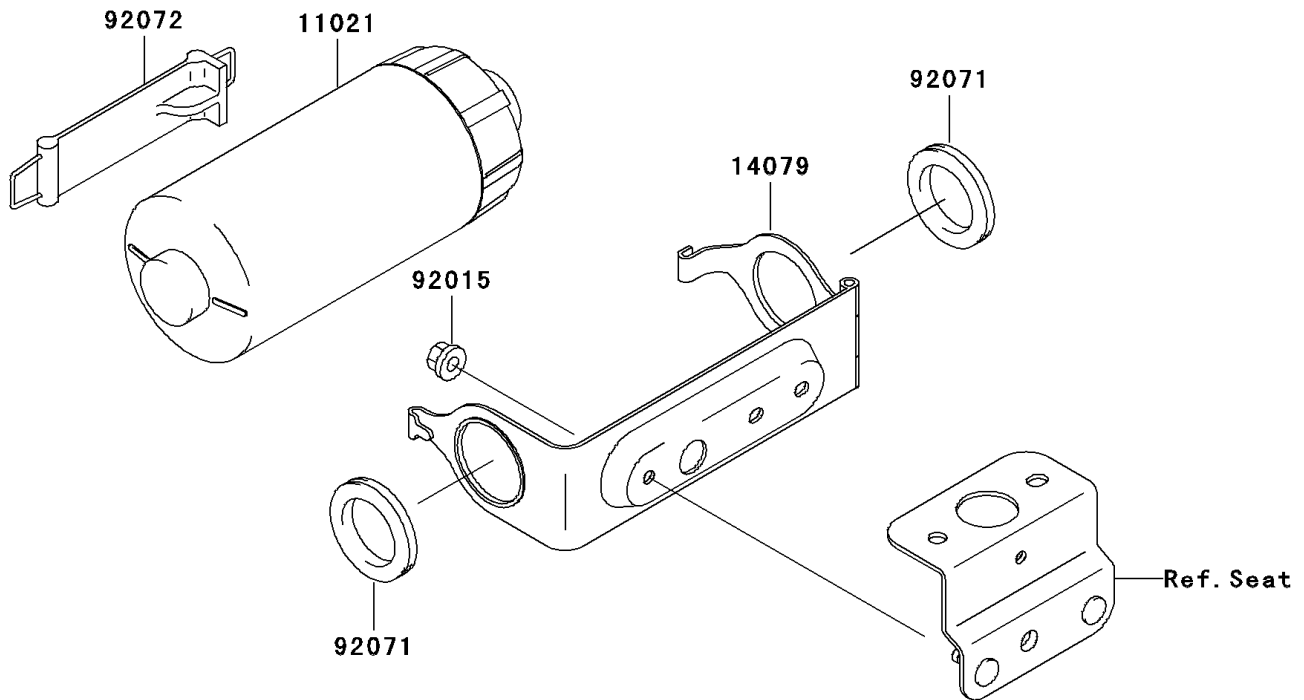

## 1999 1100 STX PARTS DIAGRAM

Owner's Tools

F3182

## 1999 1100 STX PARTS LIST

### Owner's Tools

ITEM NAME	PART NUMBER	QUANTITY
CASE-ASSY,TOOL (Ref # 11021)	11021-3706	1
HOLDER-ASSY,TOOL CASE (Ref # 14079)	14079-3716	1
TOOL-KIT (Ref # 56007)	56007-3711	1
BAG,TOOL (Ref # 56008)	56008-006	1
NUT,6MM (Ref # 92015)	92015-3767	1
GROMMET (Ref # 92071)	92071-3831	1
BAND,TOOL CASE (Ref # 92072)	92072-3837	1
GASKET-LIQUID,TUBE,100G,SILVER (Ref # 92104)	92104-002	1
TOOL-DRIVER,#3PHILLIPS (Ref # 92107)	92107-005	1
TOOL-DRIVER,#2PHILLIPS&SLOT (Ref # 92107A)	92107-1051	1
TOOL-WRENCH,ALLEN,5MM (Ref # 92110)	92110-1015	1
TOOL-WRENCH,BOX,21MM (Ref # 92110A)	92110-1113	1
TOOL-WRENCH,OPEN END,10X12 (Ref # 92110B)	92110-1152	1
TOOL-WRENCH,OPEN END,14X17 (Ref # 92110C)	92110-1153	1
TOOL-WRENCH,BOX,10MM (Ref # 92110D)	92110-1156	1
TOOL-PLIERS (Ref # 92112)	92112-003	1
TOOL-WRENCH,OPEN END,8X10 (Ref # 92126)	92126-001	1