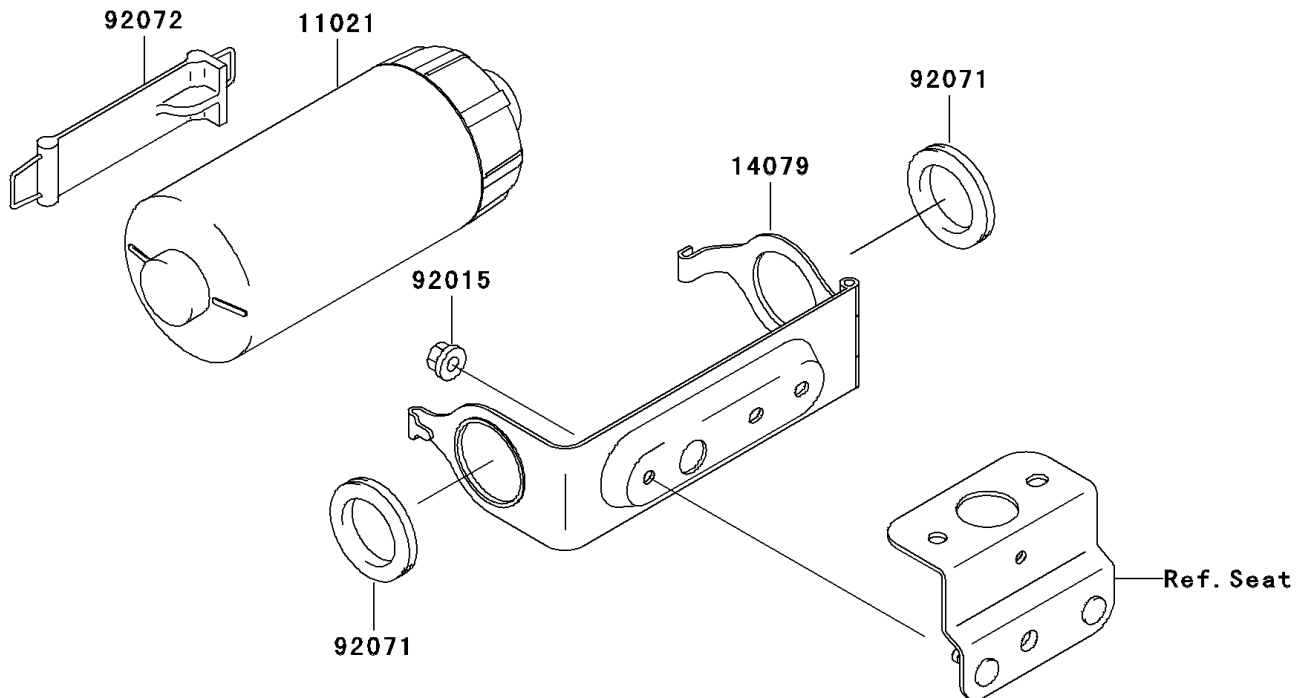

1998 1100 STX PARTS DIAGRAM

Owner's Tools

F3182

1998 1100 STX PARTS LIST

Owner's Tools

ITEM NAME	PART NUMBER	QUANTITY
TOOL-KIT (Ref # 56007)	56007-3711	1
BAG,TOOL (Ref # 56008)	56008-006	1
GASKET-LIQUID,TUBE,100G,SILVER (Ref # 92104)	92104-002	1
TOOL-DRIVER,#3PHILLIPS (Ref # 92107)	92107-005	1
TOOL-DRIVER,#2PHILLIPS&SLOT (Ref # 92107A)	92107-1051	1
TOOL-WRENCH,ALLEN,5MM (Ref # 92110)	92110-1015	1
TOOL-WRENCH,BOX,21MM (Ref # 92110A)	92110-1113	1
TOOL-WRENCH,OPEN END,10X12 (Ref # 92110B)	92110-1152	1
TOOL-WRENCH,OPEN END,14X17 (Ref # 92110C)	92110-1153	1
TOOL-WRENCH,BOX,10MM (Ref # 92110D)	92110-1156	1
TOOL-PLIERS (Ref # 92112)	92112-003	1
TOOL-WRENCH,OPEN END,8X10 (Ref # 92126)	92126-001	1