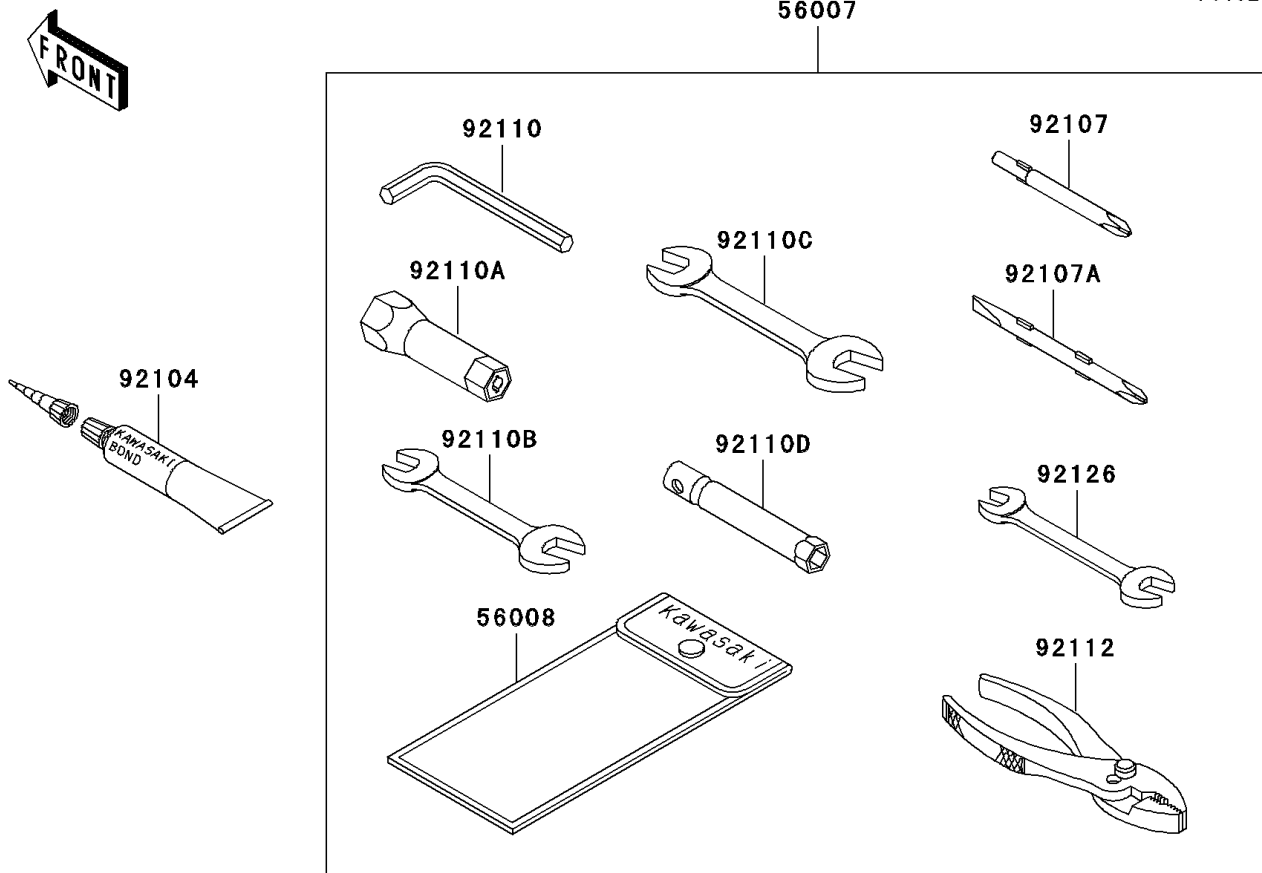

1998 1100 STX PARTS DIAGRAM

Owner's Tools

F3182

1998 1100 STX PARTS LIST

Owner's Tools

ITEM NAME	PART NUMBER	QUANTITY
TOOL-KIT (Ref # 56007)	56007-3711	1
BAG,TOOL (Ref # 56008)	56008-006	1
GASKET-LIQUID,TUBE,100G,SILVER (Ref # 92104)	92104-002	1
TOOL-DRIVER,#3PHILLIPS (Ref # 92107)	92107-005	1
TOOL-DRIVER,#2PHILLIPS&SLOT (Ref # 92107A)	92107-1051	1
TOOL-WRENCH,ALLEN,5MM (Ref # 92110)	92110-1015	1
TOOL-WRENCH,BOX,21MM (Ref # 92110A)	92110-1113	1
TOOL-WRENCH,OPEN END,10X12 (Ref # 92110B)	92110-1152	1
TOOL-WRENCH,OPEN END,14X17 (Ref # 92110C)	92110-1153	1
TOOL-WRENCH,BOX,10MM (Ref # 92110D)	92110-1156	1
TOOL-PLIERS (Ref # 92112)	92112-003	1
TOOL-WRENCH,OPEN END,8X10 (Ref # 92126)	92126-001	1