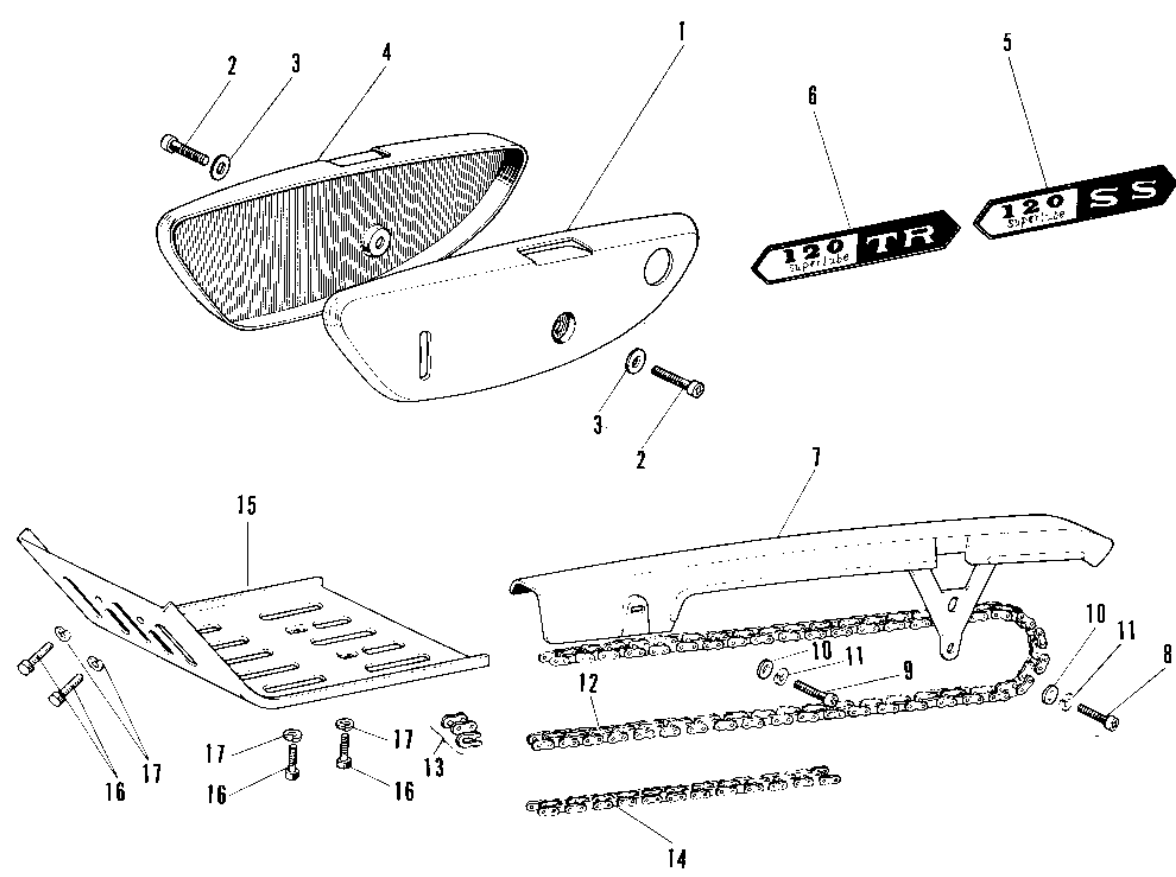

1967 Roadrunner PARTS DIAGRAM

SIDE COVERS/CHAIN COVER/CHAIN

Re

—

1:

1:

1967 Roadrunner PARTS LIST

SIDE COVERS/CHAIN COVER/CHAIN

ITEM NAME	PART NUMBER	QUANTITY
COVER-L.H SIDE,SILVER (Ref # 1)	36001-012-14	1
COVER L.H SIDE C.RED (Ref # 1)	36001-012-24	1
COVER L.H SIDE C.BLUE (Ref # 1)	36001-012-27	1
SCREW PAN HEAD 6X12 (Ref # 2)	220E0612	2
WASHER PLAIN 6MM (Ref # 3)	410B0600	2
COVER,RH SIDE,C.BLUE (Ref # 4)	36007-013-27	1
COVER,RH SIDE,C.BLUE (Ref # 4)	36007-013-27	1
COVER,RH SIDE,C.BLUE (Ref # 4)	36007-013-27	1
EMBLEM SIDE COVER (Ref # 5)	56018-003	2
COVER CHAIN (Ref # 7)	36014-012	1
SCREW PAN HEAD 5X10 (Ref # 8)	220B0510	1
SCREW PAN HEAD 5X10 (Ref # 8)	220B0510	1
SCREW PAN HEAD 5X8 (Ref # 9)	220B0508	1
SCREW PAN HEAD 5X8 (Ref # 9)	220B0508	1
WASHER PLAIN 5MM (Ref # 10)	410B0500	2
WASHER SPRING 5MM (Ref # 11)	461F0500	2
DR CHAIN 428X102 (Ref # 12, 13)	92057-035	1
DR CHAIN 428X106 (Ref # 12, 13)	92057-036	1
JOINT-CHAIN (Ref # 13)	92058-1014	1
GUARD ENGINE (Ref # 15)	55011-003	1
BOLT-SMALL-UPSET,8X14 (Ref # 16)	115B0814	4
WASHER SPRING 8MM (Ref # 17)	461F0800	4