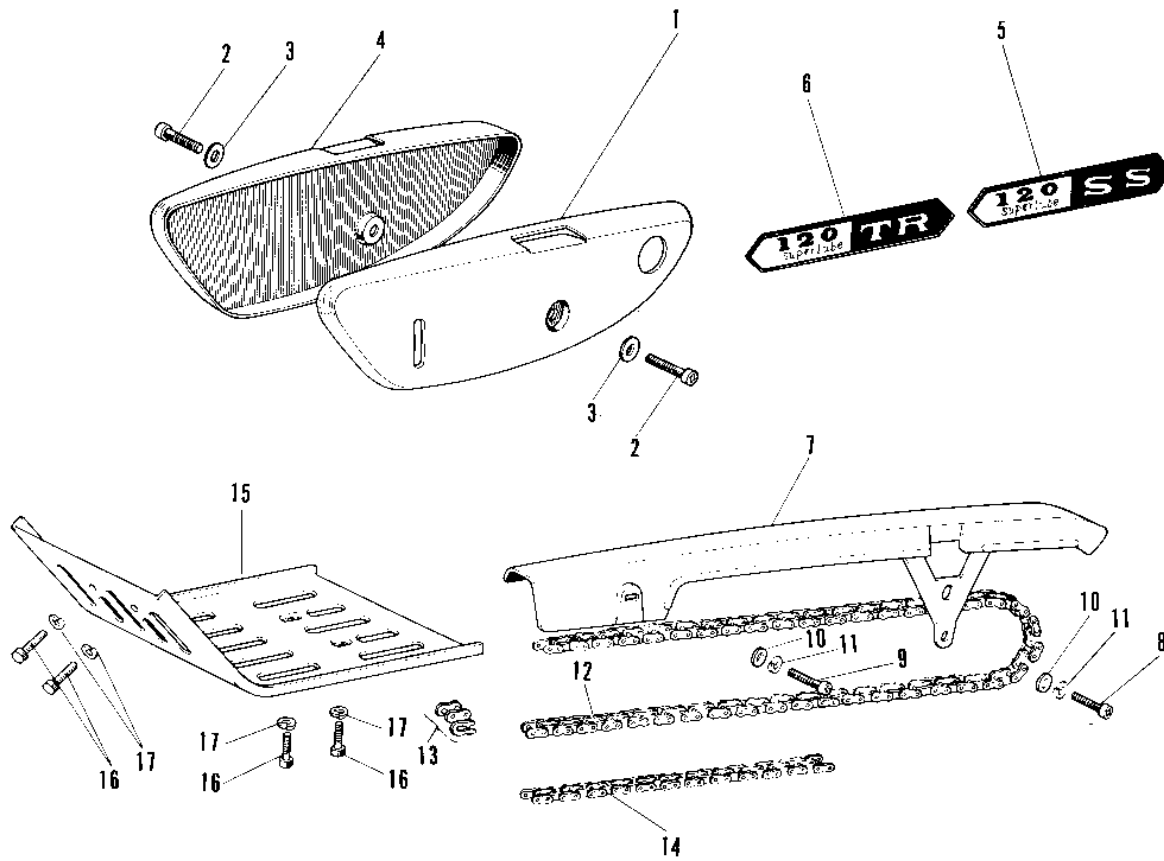

1969 Roadrunner PARTS DIAGRAM

SIDE COVERS/CHAIN COVER/CHAIN

Re

—

1:

1:

1969 Roadrunner PARTS LIST

SIDE COVERS/CHAIN COVER/CHAIN

ITEM NAME	PART NUMBER	QUANTITY
COVER-L.H SIDE,SILVER (Ref # 1)	36001-012-14	1
COVER L.H SIDE C.RED (Ref # 1)	36001-012-24	1
COVER L.H SIDE C.BLUE (Ref # 1)	36001-012-27	1
SCREW PAN HEAD 6X12 (Ref # 2)	220E0612	2
WASHER PLAIN 6MM (Ref # 3)	410B0600	2
COVER,RH SIDE,C.BLUE (Ref # 4)	36007-013-27	1
COVER,RH SIDE,C.BLUE (Ref # 4)	36007-013-27	1
COVER,RH SIDE,C.BLUE (Ref # 4)	36007-013-27	1
EMBLEM SIDE COVER (Ref # 5)	56018-003	2
COVER CHAIN (Ref # 7)	36014-012	1
SCREW PAN HEAD 5X10 (Ref # 8)	220B0510	1
SCREW PAN HEAD 5X10 (Ref # 8)	220B0510	1
SCREW PAN HEAD 5X8 (Ref # 9)	220B0508	1
SCREW PAN HEAD 5X8 (Ref # 9)	220B0508	1
WASHER PLAIN 5MM (Ref # 10)	410B0500	2
WASHER SPRING 5MM (Ref # 11)	461F0500	2
DR CHAIN 428X102 (Ref # 12, 13)	92057-035	1
DR CHAIN 428X106 (Ref # 12, 13)	92057-036	1
JOINT-CHAIN (Ref # 13)	92058-1014	1
GUARD ENGINE (Ref # 15)	55011-003	1
BOLT-SMALL-UPSET,8X14 (Ref # 16)	115B0814	4
WASHER SPRING 8MM (Ref # 17)	461F0800	4