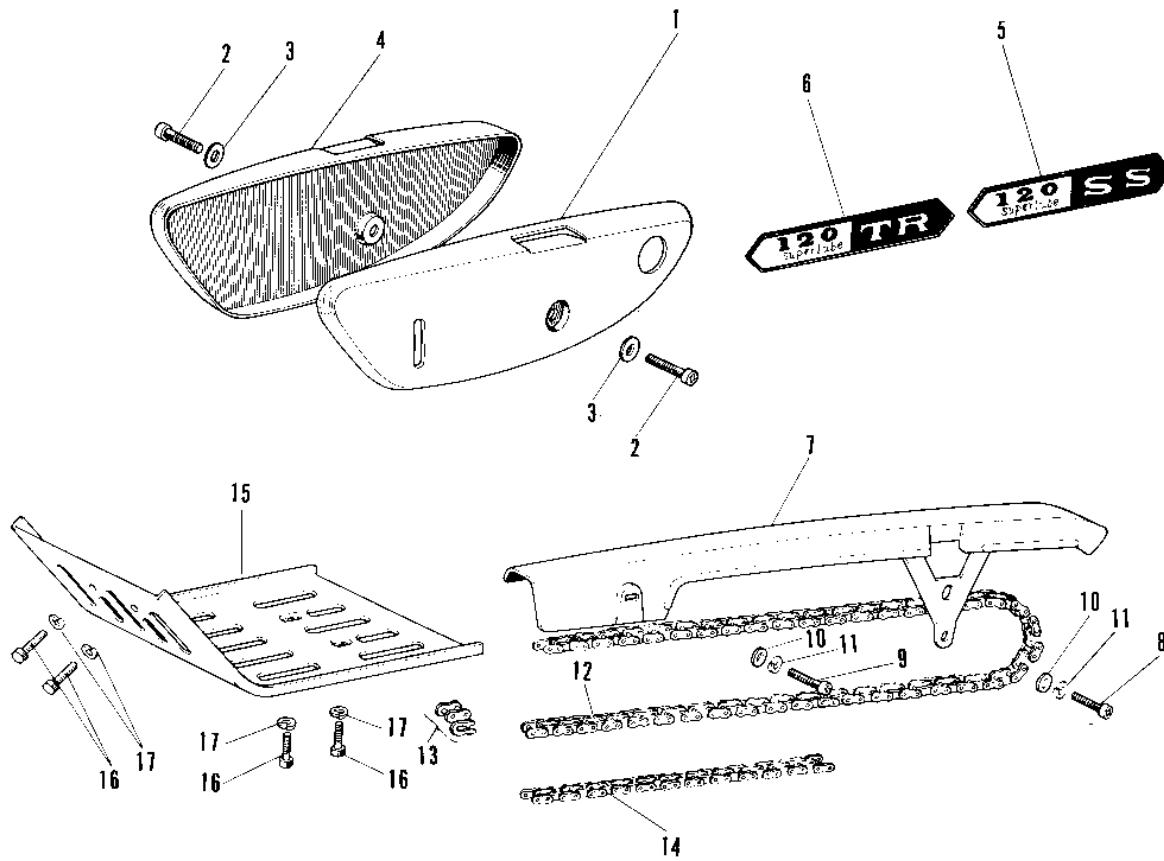

1968 Roadrunner PARTS DIAGRAM

SIDE COVERS/CHAIN COVER/CHAIN

Re

—

1:

1:

1968 Roadrunner PARTS LIST

SIDE COVERS/CHAIN COVER/CHAIN

ITEM NAME	PART NUMBER	QUANTITY
COVER-L.H SIDE,SILVER (Ref # 1)	36001-012-14	1
COVER L.H SIDE C.RED (Ref # 1)	36001-012-24	1
COVER L.H SIDE C.BLUE (Ref # 1)	36001-012-27	1
SCREW PAN HEAD 6X12 (Ref # 2)	220E0612	2
WASHER PLAIN 6MM (Ref # 3)	410B0600	2
COVER,RH SIDE,C.BLUE (Ref # 4)	36007-013-27	1
COVER,RH SIDE,C.BLUE (Ref # 4)	36007-013-27	1
COVER,RH SIDE,C.BLUE (Ref # 4)	36007-013-27	1
EMBLEM SIDE COVER (Ref # 6)	56018-005	
COVER CHAIN (Ref # 7)	36014-012	1
SCREW PAN HEAD 5X10 (Ref # 8)	220B0510	1
SCREW PAN HEAD 5X10 (Ref # 8)	220B0510	1
SCREW PAN HEAD 5X8 (Ref # 9)	220B0508	1
SCREW PAN HEAD 5X8 (Ref # 9)	220B0508	1
WASHER PLAIN 5MM (Ref # 10)	410B0500	2
WASHER SPRING 5MM (Ref # 11)	461F0500	2
DR CHAIN 428X104 (Ref # 12, 13)	92057-026	
DR CHAIN 428X108 (Ref # 12, 13)	695Y43108	
JOINT-CHAIN (Ref # 13)	92058-1014	1
DR CHAIN 428X12 (Ref # 13, 14)	695Y43012	
GUARD ENGINE (Ref # 15)	55011-003	1
BOLT-SMALL-UPSET,8X14 (Ref # 16)	115B0814	4
WASHER SPRING 8MM (Ref # 17)	461F0800	4