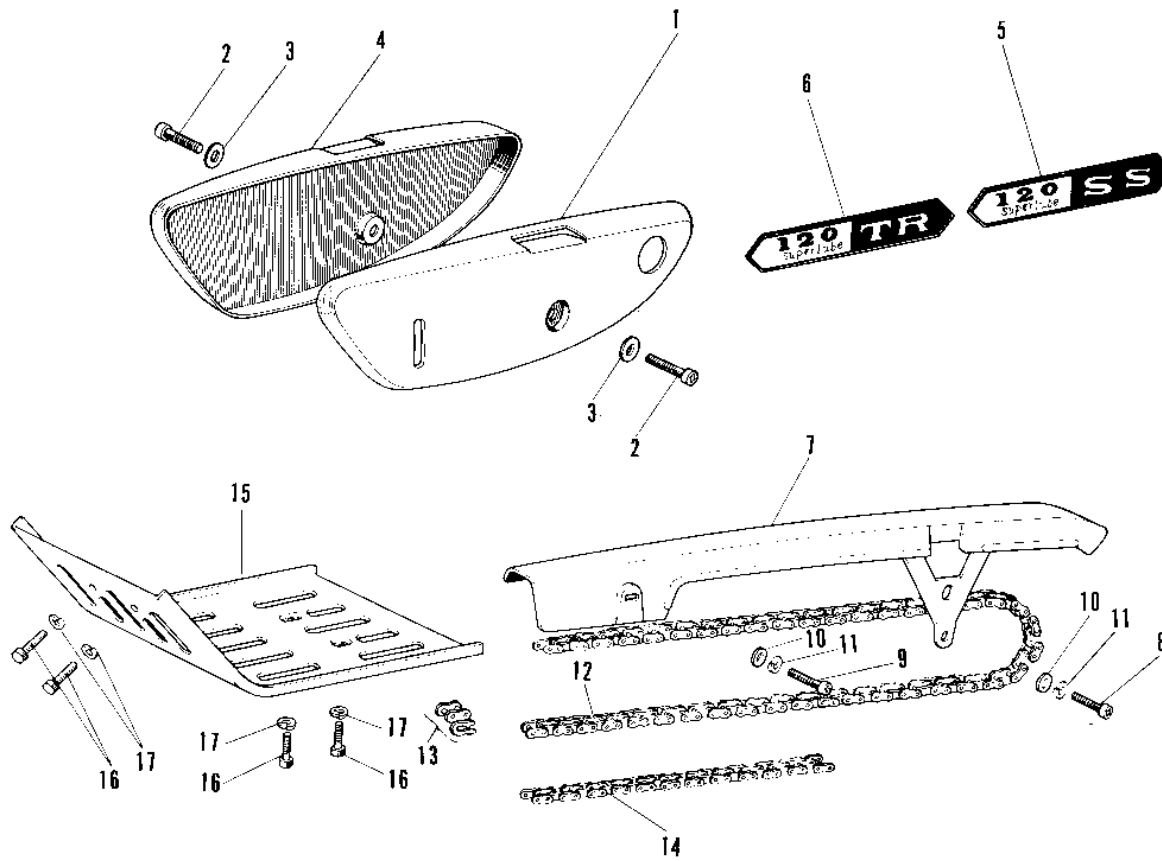

1968 Roadrunner PARTS DIAGRAM

SIDE COVERS/CHAIN COVER/CHAIN

Rc

—

1968 Roadrunner PARTS LIST

SIDE COVERS/CHAIN COVER/CHAIN

ITEM NAME	PART NUMBER	QUANTITY
COVER-L.H SIDE,SILVER (Ref # 1)	36001-012-14	1
COVER L.H SIDE C.RED (Ref # 1)	36001-012-24	1
COVER L.H SIDE C.BLUE (Ref # 1)	36001-012-27	1
SCREW PAN HEAD 6X12 (Ref # 2)	220E0612	1
WASHER PLAIN 6MM (Ref # 3)	410B0600	1
COVER,RH SIDE,C.BLUE (Ref # 4)	36007-013-27	3
EMBLEM SIDE COVER (Ref # 6)	56018-005	1
COVER CHAIN (Ref # 7)	36014-012	1
SCREW PAN HEAD 5X10 (Ref # 8)	220B0510	2
SCREW PAN HEAD 5X8 (Ref # 9)	220B0508	2
WASHER PLAIN 5MM (Ref # 10)	410B0500	1
WASHER SPRING 5MM (Ref # 11)	461F0500	1
DR CHAIN 428X104 (Ref # 12, 13)	92057-026	1
DR CHAIN 428X108 (Ref # 12, 13)	695Y43108	1
JOINT-CHAIN (Ref # 13)	92058-1014	1
DR CHAIN 428X12 (Ref # 13, 14)	695Y43012	1
GUARD ENGINE (Ref # 15)	55011-003	1
BOLT-SMALL-UPSET,8X14 (Ref # 16)	115B0814	1
WASHER SPRING 8MM (Ref # 17)	461F0800	1