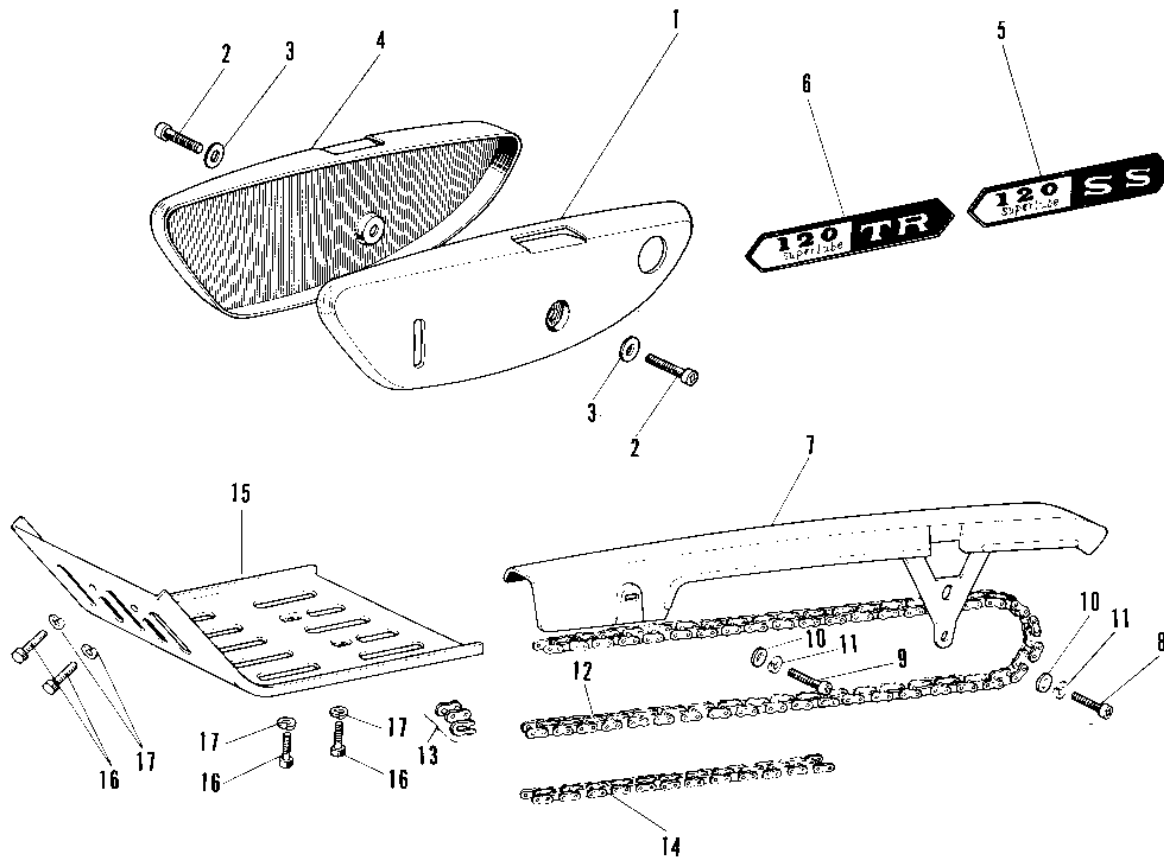

1968 Roadrunner PARTS DIAGRAM

SIDE COVERS/CHAIN COVER/CHAIN

Rc

—

1968 Roadrunner PARTS LIST

SIDE COVERS/CHAIN COVER/CHAIN

ITEM NAME	PART NUMBER	QUANTITY
COVER-L.H SIDE,SILVER (Ref # 1)	36001-012-14	1
COVER L.H SIDE C.RED (Ref # 1)	36001-012-24	1
COVER L.H SIDE C.BLUE (Ref # 1)	36001-012-27	1
SCREW PAN HEAD 6X12 (Ref # 2)	220E0612	1
WASHER PLAIN 6MM (Ref # 3)	410B0600	1
COVER,RH SIDE,C.BLUE (Ref # 4)	36007-013-27	3
EMBLEM SIDE COVER (Ref # 6)	56018-005	1
COVER CHAIN (Ref # 7)	36014-012	1
SCREW PAN HEAD 5X10 (Ref # 8)	220B0510	2
SCREW PAN HEAD 5X8 (Ref # 9)	220B0508	2
WASHER PLAIN 5MM (Ref # 10)	410B0500	1
WASHER SPRING 5MM (Ref # 11)	461F0500	1
DR CHAIN 428X104 (Ref # 12, 13)	92057-026	1
DR CHAIN 428X108 (Ref # 12, 13)	695Y43108	1
JOINT-CHAIN (Ref # 13)	92058-1014	1
DR CHAIN 428X12 (Ref # 13, 14)	695Y43012	1
GUARD ENGINE (Ref # 15)	55011-003	1
BOLT-SMALL-UPSET,8X14 (Ref # 16)	115B0814	1
WASHER SPRING 8MM (Ref # 17)	461F0800	1