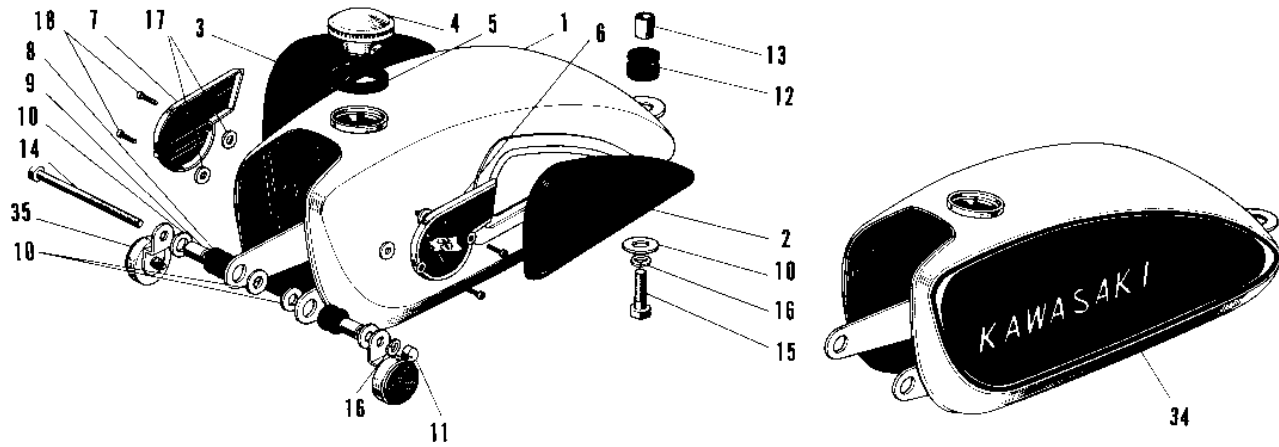

1969 Roadrunner PARTS DIAGRAM

FUEL TANK/OIL TANK

Re

—

1969 Roadrunner PARTS LIST

FUEL TANK/OIL TANK

ITEM NAME	PART NUMBER	QUANTITY
UNAVAILABLE IN PRICE BOOK (Ref # 1)	51001-010-14	1
TANK-FUEL,C.RED (Ref # 1)	51001-010-24	1
UNAVAILABLE IN PRICE BOOK (Ref # 1)	51001-010-27	1
GRIP KNEE L.H (Ref # 2)	51061-005	1
GRIP KNEE R.H (Ref # 3)	51062-004	1
CAP,FUEL TANK LOCKING (Ref # 4)	51048-006	1
GASKET FUEL TANK CAP (Ref # 5)	51059-003	1
EMBLEM FUEL TANK L.H (Ref # 6)	56013-006	1
EMBLEM FUEL TANK L.H (Ref # 6)	56013-010	1
EMBLEM FUEL TANK R.H (Ref # 7)	56014-007	1
EMBLEM FUEL TANK R.H (Ref # 7)	56014-010	1
DAMPER RUBB TANK FRNT (Ref # 8)	92075-019	1
SPACER FUEL TANK MONT (Ref # 9)	51065-001	1
WASHER,8X26X2.3 (Ref # 10)	92022-1564	1
NUT FUEL TANK FRONT (Ref # 11)	92020-007	1
DAMPER RUBB TANK REAR (Ref # 12)	92075-030	1
SPACER FUEL TANK REAR (Ref # 13)	92027-034	1
BOLT SMALL (Ref # 14)	114G0812	1
BOLT,FLANGED,8X35 (Ref # 15)	92001-1577	1
WASHER SPRING 8MM (Ref # 16)	461F0800	1
SPACER FL TANK EMBLEM (Ref # 17)	56025-002	1
SCREW PAN HEAD 4X8 (Ref # 18)	220E0408	1
TAP-ASSY,FUEL (Ref # 19)	51023-1123	2
GASKET FUEL COCK CUP (Ref # 20)	51037-003	1
CUP FUEL COCK (Ref # 21)	51036-004	1
GASKET FUEL COCK JONT (Ref # 22)	92065-016	1
PIPE FUEL (Ref # 23)	51044-009	1
TANK OIL (Ref # 24)	52001-003	1
CAP OIL TANK (Ref # 25)	52003-002	1

1969 Roadrunner PARTS LIST

FUEL TANK/OIL TANK

ITEM NAME	PART NUMBER	QUANTITY
GASKET OIL TANK CAP (Ref # 26)	92065-020	1
STRAINER OIL TANK CAP (Ref # 27)	52004-002	1
PIPE OIL TANK (Ref # 28)	92059-006	1
CLAMP FUEL PIPE (Ref # 29)	92037-010	1
GROMMET PIPE (Ref # 32)	92071-038	1
GASKET FUEL COCK LEV (Ref # 33)	92065-014	1
TANK-FUEL,C.RED (Ref # 34)	51001-011-24	1
UNAVAILABLE IN PRICE BOOK (Ref # 34)	51001-011-27	1
REFLECTOR REFLEX (Ref # 35)	28001-004	1
GASKET,FUEL TAP JOINT (Ref # 37)	11009-1567	1
'O' RING FUEL COCK (Ref # 38)	92065-062	1
GASKET FUEL COCK CUP (Ref # 39)	51037-008	1