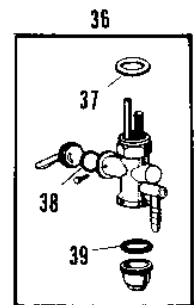

1969 Roadrunner PARTS DIAGRAM

FUEL TANK/OIL TANK

Re

—

1969 Roadrunner PARTS LIST

FUEL TANK/OIL TANK

ITEM NAME	PART NUMBER	QUANTITY
UNAVAILABLE IN PRICE BOOK (Ref # 1)	51001-010-14	1
TANK-FUEL,C.RED (Ref # 1)	51001-010-24	1
UNAVAILABLE IN PRICE BOOK (Ref # 1)	51001-010-27	1
GRIP KNEE L.H (Ref # 2)	51061-005	1
GRIP KNEE R.H (Ref # 3)	51062-004	1
CAP,FUEL TANK LOCKING (Ref # 4)	51048-006	1
GASKET FUEL TANK CAP (Ref # 5)	51059-003	1
EMBLEM FUEL TANK L.H (Ref # 6)	56013-006	1
EMBLEM FUEL TANK L.H (Ref # 6)	56013-010	1
EMBLEM FUEL TANK R.H (Ref # 7)	56014-007	1
EMBLEM FUEL TANK R.H (Ref # 7)	56014-010	1
DAMPER RUBB TANK FRNT (Ref # 8)	92075-019	1
SPACER FUEL TANK MONT (Ref # 9)	51065-001	1
WASHER,8X26X2.3 (Ref # 10)	92022-1564	1
NUT FUEL TANK FRONT (Ref # 11)	92020-007	1
DAMPER RUBB TANK REAR (Ref # 12)	92075-030	1
SPACER FUEL TANK REAR (Ref # 13)	92027-034	1
BOLT SMALL (Ref # 14)	114G0812	1
BOLT,FLANGED,8X35 (Ref # 15)	92001-1577	1
WASHER SPRING 8MM (Ref # 16)	461F0800	1
SPACER FL TANK EMBLEM (Ref # 17)	56025-002	1
SCREW PAN HEAD 4X8 (Ref # 18)	220E0408	1
TAP-ASSY,FUEL (Ref # 19)	51023-1123	2
GASKET FUEL COCK CUP (Ref # 20)	51037-003	1
CUP FUEL COCK (Ref # 21)	51036-004	1
GASKET FUEL COCK JONT (Ref # 22)	92065-016	1
PIPE FUEL (Ref # 23)	51044-009	1
TANK OIL (Ref # 24)	52001-003	1
CAP OIL TANK (Ref # 25)	52003-002	1

1969 Roadrunner PARTS LIST

FUEL TANK/OIL TANK

ITEM NAME	PART NUMBER	QUANTITY
GASKET OIL TANK CAP (Ref # 26)	92065-020	1
STRAINER OIL TANK CAP (Ref # 27)	52004-002	1
PIPE OIL TANK (Ref # 28)	92059-006	1
CLAMP FUEL PIPE (Ref # 29)	92037-010	1
GROMMET PIPE (Ref # 32)	92071-038	1
GASKET FUEL COCK LEV (Ref # 33)	92065-014	1
TANK-FUEL,C.RED (Ref # 34)	51001-011-24	1
UNAVAILABLE IN PRICE BOOK (Ref # 34)	51001-011-27	1
REFLECTOR REFLEX (Ref # 35)	28001-004	1
GASKET,FUEL TAP JOINT (Ref # 37)	11009-1567	1
'O' RING FUEL COCK (Ref # 38)	92065-062	1
GASKET FUEL COCK CUP (Ref # 39)	51037-008	1