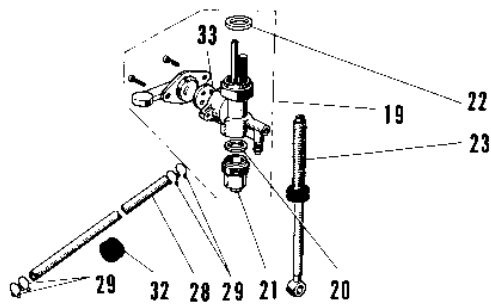

1969 Roadrunner PARTS DIAGRAM

FUEL TANK/OIL TANK

Re

—

1969 Roadrunner PARTS LIST

FUEL TANK/OIL TANK

ITEM NAME	PART NUMBER	QUANTITY
UNAVAILABLE IN PRICE BOOK (Ref # 1)	51001-010-14	1
TANK-FUEL,C.RED (Ref # 1)	51001-010-24	1
UNAVAILABLE IN PRICE BOOK (Ref # 1)	51001-010-27	1
GRIP KNEE L.H (Ref # 2)	51061-005	1
GRIP KNEE R.H (Ref # 3)	51062-004	1
CAP,FUEL TANK LOCKING (Ref # 4)	51048-006	1
GASKET FUEL TANK CAP (Ref # 5)	51059-003	1
EMBLEM FUEL TANK L.H (Ref # 6)	56013-006	1
EMBLEM FUEL TANK L.H (Ref # 6)	56013-010	1
EMBLEM FUEL TANK R.H (Ref # 7)	56014-007	1
EMBLEM FUEL TANK R.H (Ref # 7)	56014-010	1
DAMPER RUBB TANK FRNT (Ref # 8)	92075-019	1
SPACER FUEL TANK MONT (Ref # 9)	51065-001	1
WASHER,8X26X2.3 (Ref # 10)	92022-1564	1
NUT FUEL TANK FRONT (Ref # 11)	92020-007	1
DAMPER RUBB TANK REAR (Ref # 12)	92075-030	1
SPACER FUEL TANK REAR (Ref # 13)	92027-034	1
BOLT SMALL (Ref # 14)	114G0812	1
BOLT,FLANGED,8X35 (Ref # 15)	92001-1577	1
WASHER SPRING 8MM (Ref # 16)	461F0800	1
SPACER FL TANK EMBLEM (Ref # 17)	56025-002	1
SCREW PAN HEAD 4X8 (Ref # 18)	220E0408	1
TAP-ASSY,FUEL (Ref # 19)	51023-1123	2
GASKET FUEL COCK CUP (Ref # 20)	51037-003	1
CUP FUEL COCK (Ref # 21)	51036-004	1
GASKET FUEL COCK JONT (Ref # 22)	92065-016	1
PIPE FUEL (Ref # 23)	51044-009	1
TANK OIL (Ref # 24)	52001-003	1
CAP OIL TANK (Ref # 25)	52003-002	1

1969 Roadrunner PARTS LIST

FUEL TANK/OIL TANK

ITEM NAME	PART NUMBER	QUANTITY
GASKET OIL TANK CAP (Ref # 26)	92065-020	1
STRAINER OIL TANK CAP (Ref # 27)	52004-002	1
PIPE OIL TANK (Ref # 28)	92059-006	1
CLAMP FUEL PIPE (Ref # 29)	92037-010	1
GROMMET PIPE (Ref # 32)	92071-038	1
GASKET FUEL COCK LEV (Ref # 33)	92065-014	1
TANK-FUEL,C.RED (Ref # 34)	51001-011-24	1
UNAVAILABLE IN PRICE BOOK (Ref # 34)	51001-011-27	1
REFLECTOR REFLEX (Ref # 35)	28001-004	1
GASKET,FUEL TAP JOINT (Ref # 37)	11009-1567	1
'O' RING FUEL COCK (Ref # 38)	92065-062	1
GASKET FUEL COCK CUP (Ref # 39)	51037-008	1