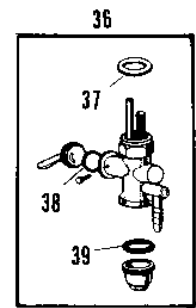

## 1967 Roadrunner PARTS DIAGRAM

FUEL TANK/OIL TANK

Re

### FUEL TANK/OIL TANK

ITEM NAME	PART NUMBER	QUANTITY
UNAVAILABLE IN PRICE BOOK (Ref # 1)	51001-010-14	1
TANK-FUEL,C.RED (Ref # 1)	51001-010-24	1
UNAVAILABLE IN PRICE BOOK (Ref # 1)	51001-010-27	1
GRIP KNEE L.H (Ref # 2)	51061-005	1
GRIP KNEE R.H (Ref # 3)	51062-004	1
CAP,FUEL TANK LOCKING (Ref # 4)	51048-006	1
GASKET FUEL TANK CAP (Ref # 5)	51059-003	1
EMBLEM FUEL TANK L.H (Ref # 6)	56013-006	1
EMBLEM FUEL TANK L.H (Ref # 6)	56013-010	1
EMBLEM FUEL TANK R.H (Ref # 7)	56014-007	1
EMBLEM FUEL TANK R.H (Ref # 7)	56014-010	1
DAMPER RUBB TANK FRNT (Ref # 8)	92075-019	1
SPACER FUEL TANK MONT (Ref # 9)	51065-001	1
WASHER,8X26X2.3 (Ref # 10)	92022-1564	1
NUT FUEL TANK FRONT (Ref # 11)	92020-007	1
DAMPER RUBB TANK REAR (Ref # 12)	92075-030	1
SPACER FUEL TANK REAR (Ref # 13)	92027-034	1
BOLT SMALL (Ref # 14)	114G0812	1
BOLT,FLANGED,8X35 (Ref # 15)	92001-1577	1
WASHER SPRING 8MM (Ref # 16)	461F0800	1
SPACER FL TANK EMBLEM (Ref # 17)	56025-002	1
SCREW PAN HEAD 4X8 (Ref # 18)	220E0408	1
TAP-ASSY,FUEL (Ref # 19)	51023-1123	2
GASKET FUEL COCK CUP (Ref # 20)	51037-003	1
CUP FUEL COCK (Ref # 21)	51036-004	1
GASKET FUEL COCK JONT (Ref # 22)	92065-016	1
PIPE FUEL (Ref # 23)	51044-009	1
TANK OIL (Ref # 24)	52001-003	1
CAP OIL TANK (Ref # 25)	52003-002	1

### FUEL TANK/OIL TANK

ITEM NAME	PART NUMBER	QUANTITY
GASKET OIL TANK CAP (Ref # 26)	92065-020	1
STRAINER OIL TANK CAP (Ref # 27)	52004-002	1
PIPE OIL TANK (Ref # 28)	92059-006	1
CLAMP FUEL PIPE (Ref # 29)	92037-010	1
GROMMET PIPE (Ref # 32)	92071-038	1
GASKET FUEL COCK LEV (Ref # 33)	92065-014	1
TANK-FUEL,C.RED (Ref # 34)	51001-011-24	1
UNAVAILABLE IN PRICE BOOK (Ref # 34)	51001-011-27	1
REFLECTOR REFLEX (Ref # 35)	28001-004	1
GASKET,FUEL TAP JOINT (Ref # 37)	11009-1567	1
'O' RING FUEL COCK (Ref # 38)	92065-062	1
GASKET FUEL COCK CUP (Ref # 39)	51037-008	1