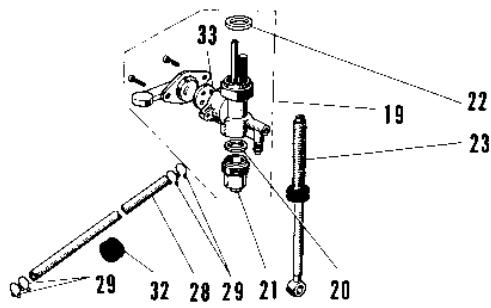

## 1967 Roadrunner PARTS DIAGRAM

FUEL TANK/OIL TANK

Re

### FUEL TANK/OIL TANK

ITEM NAME	PART NUMBER	QUANTITY
UNAVAILABLE IN PRICE BOOK (Ref # 1)	51001-010-14	1
TANK-FUEL,C.RED (Ref # 1)	51001-010-24	1
UNAVAILABLE IN PRICE BOOK (Ref # 1)	51001-010-27	1
GRIP KNEE L.H (Ref # 2)	51061-005	1
GRIP KNEE R.H (Ref # 3)	51062-004	1
CAP,FUEL TANK LOCKING (Ref # 4)	51048-006	1
GASKET FUEL TANK CAP (Ref # 5)	51059-003	1
EMBLEM FUEL TANK L.H (Ref # 6)	56013-006	1
EMBLEM FUEL TANK L.H (Ref # 6)	56013-010	1
EMBLEM FUEL TANK R.H (Ref # 7)	56014-007	1
EMBLEM FUEL TANK R.H (Ref # 7)	56014-010	1
DAMPER RUBB TANK FRNT (Ref # 8)	92075-019	1
SPACER FUEL TANK MONT (Ref # 9)	51065-001	1
WASHER,8X26X2.3 (Ref # 10)	92022-1564	1
NUT FUEL TANK FRONT (Ref # 11)	92020-007	1
DAMPER RUBB TANK REAR (Ref # 12)	92075-030	1
SPACER FUEL TANK REAR (Ref # 13)	92027-034	1
BOLT SMALL (Ref # 14)	114G0812	1
BOLT,FLANGED,8X35 (Ref # 15)	92001-1577	1
WASHER SPRING 8MM (Ref # 16)	461F0800	1
SPACER FL TANK EMBLEM (Ref # 17)	56025-002	1
SCREW PAN HEAD 4X8 (Ref # 18)	220E0408	1
TAP-ASSY,FUEL (Ref # 19)	51023-1123	2
GASKET FUEL COCK CUP (Ref # 20)	51037-003	1
CUP FUEL COCK (Ref # 21)	51036-004	1
GASKET FUEL COCK JONT (Ref # 22)	92065-016	1
PIPE FUEL (Ref # 23)	51044-009	1
TANK OIL (Ref # 24)	52001-003	1
CAP OIL TANK (Ref # 25)	52003-002	1

### FUEL TANK/OIL TANK

ITEM NAME	PART NUMBER	QUANTITY
GASKET OIL TANK CAP (Ref # 26)	92065-020	1
STRAINER OIL TANK CAP (Ref # 27)	52004-002	1
PIPE OIL TANK (Ref # 28)	92059-006	1
CLAMP FUEL PIPE (Ref # 29)	92037-010	1
GROMMET PIPE (Ref # 32)	92071-038	1
GASKET FUEL COCK LEV (Ref # 33)	92065-014	1
TANK-FUEL,C.RED (Ref # 34)	51001-011-24	1
UNAVAILABLE IN PRICE BOOK (Ref # 34)	51001-011-27	1
REFLECTOR REFLEX (Ref # 35)	28001-004	1
GASKET,FUEL TAP JOINT (Ref # 37)	11009-1567	1
'O' RING FUEL COCK (Ref # 38)	92065-062	1
GASKET FUEL COCK CUP (Ref # 39)	51037-008	1