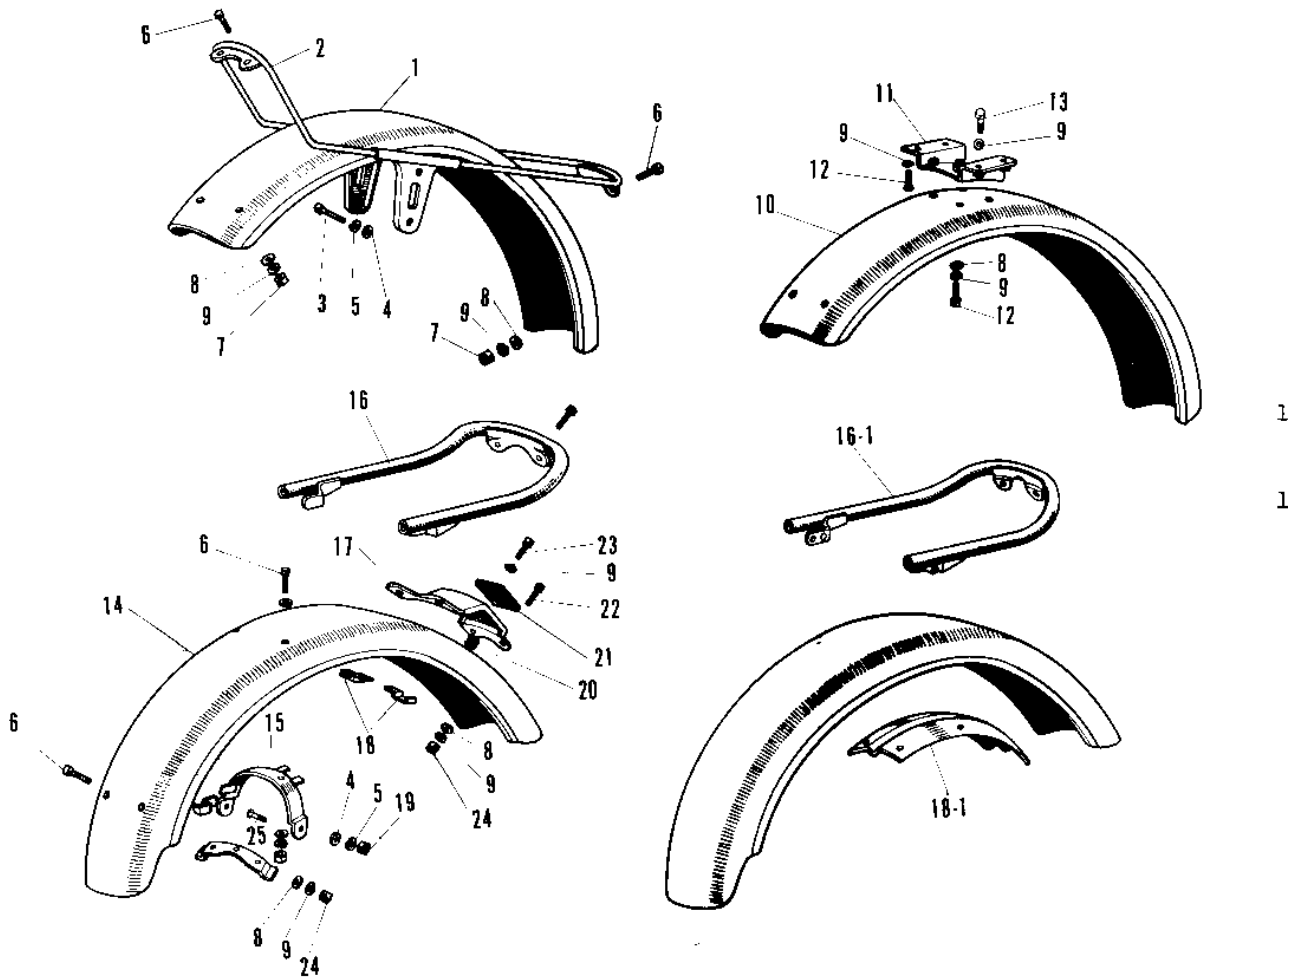

1967 Roadrunner PARTS DIAGRAM

FENDERS

R
-

1967 Roadrunner PARTS LIST

FENDERS

ITEM NAME	PART NUMBER	QUANTITY
FENDER FRONT (Ref # 1)	35004-015	1
UNAVAILABLE IN PRICE BOOK (Ref # 1)	35004-016	1
STAY FRONT FENDER (Ref # 2)	35011-004	1
STAY FRONT FENDER (Ref # 2)	35011-005	1
BOLT SMALL (Ref # 3)	114G0812	4
WASHER PLAIN 8MM (Ref # 4)	410B0800	10
WASHER SPRING 8MM (Ref # 5)	461F0800	8
SCREW PAN HEAD 6X10 (Ref # 6)	220B0610	4
NUT 6MM (Ref # 7)	312B0600	4
WASHER PLAIN 6MM (Ref # 8)	411B0600	16
WASHER SPRING 6MM (Ref # 9)	461F0600	17
BOLT-UPSET,6X12 (Ref # 12)	112G0612	5
FENDER-RR (Ref # 14)	35022-016	1
FENDER-RR (Ref # 14)	35022-035	1
BRACKET REAR FENDER (Ref # 15)	35025-001	1
BRACKET REAR FENDER (Ref # 15)	35025-008	1
STAY REAR FENDER (Ref # 16)	35032-001	1
STAY REAR FENDER (Ref # 16-1)	35032-002	1
BRACKET TAIL LAMP (Ref # 17)	35031-001	1
CLIP WIRING HARNESS (Ref # 18)	35024-002	2
GUSSET REAR FENDER (Ref # 18-1)	35034-006	1
NUT FUEL TANK FRONT (Ref # 19)	92020-007	4
GROMMET HARNESS 10MM (Ref # 20)	92071-019	1
DAMPER TAIL LAMP SHCK (Ref # 21)	35039-002	(1
DAMPER-TAIL LAMP SHCK (Ref # 21)	35039-005	1
SCREW PAN HEAD 6X12 (Ref # 22)	220E0612	6
SCREW PAN HEAD 6X16 (Ref # 23)	220E0616	2
NUT 6MM (Ref # 24)	311B0600	11
BOLT,FLANGED,8X35 (Ref # 25)	92001-1577	4