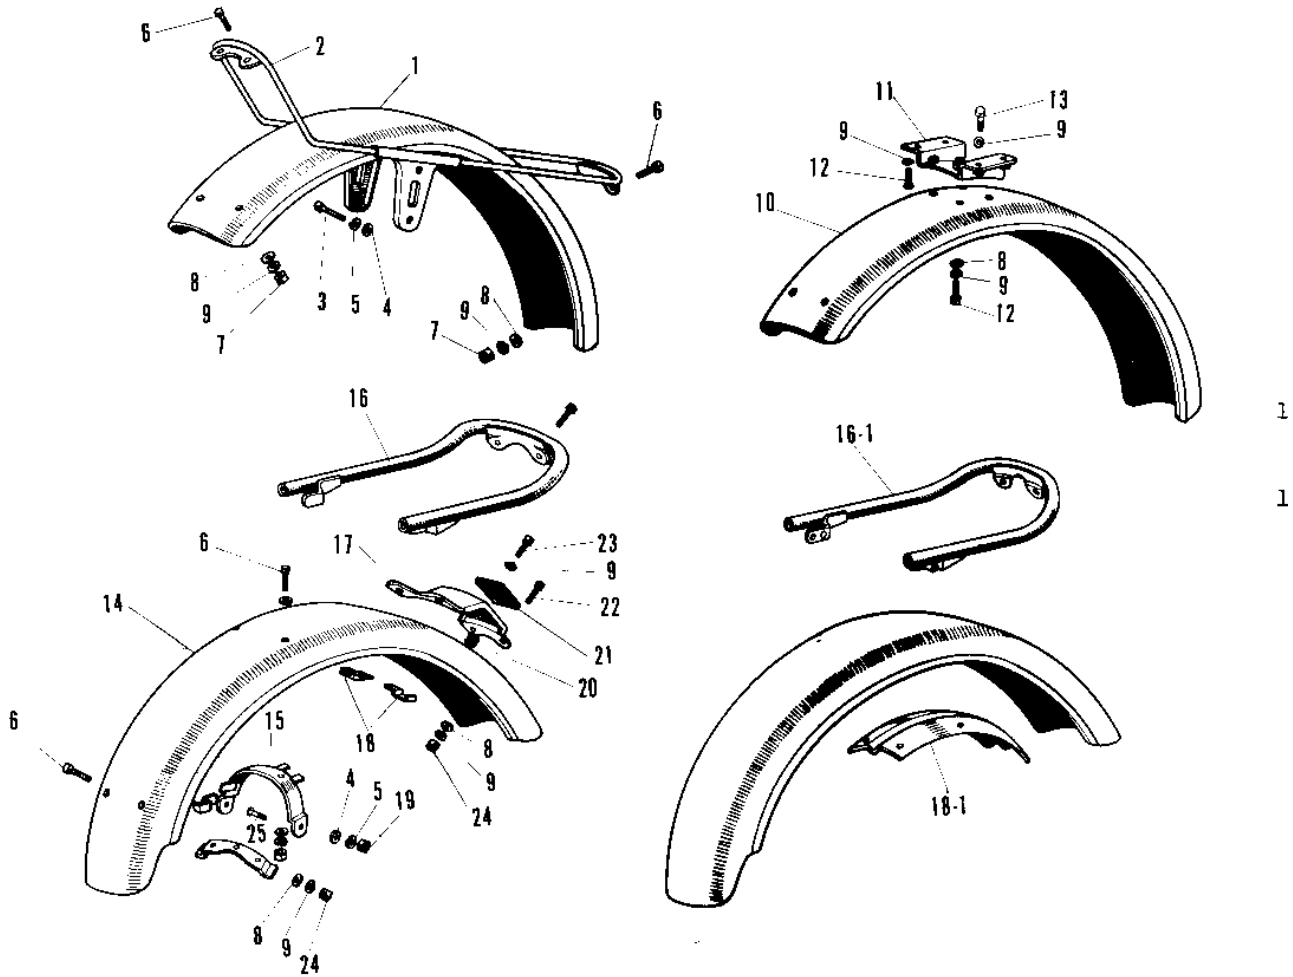

# 1967 Roadrunner PARTS DIAGRAM

# 1967 Roadrunner PARTS LIST

## FENDERS

ITEM NAME	PART NUMBER	QUANTITY
FENDER FRONT (Ref # 1)	35004-015	1
UNAVAILABLE IN PRICE BOOK (Ref # 1)	35004-016	1
STAY FRONT FENDER (Ref # 2)	35011-004	1
STAY FRONT FENDER (Ref # 2)	35011-005	1
BOLT SMALL (Ref # 3)	114G0812	4
WASHER PLAIN 8MM (Ref # 4)	410B0800	10
WASHER SPRING 8MM (Ref # 5)	461F0800	8
SCREW PAN HEAD 6X10 (Ref # 6)	220B0610	4
NUT 6MM (Ref # 7)	312B0600	4
WASHER PLAIN 6MM (Ref # 8)	411B0600	16
WASHER SPRING 6MM (Ref # 9)	461F0600	17
BOLT-UPSET,6X12 (Ref # 12)	112G0612	5
FENDER-RR (Ref # 14)	35022-016	1
FENDER-RR (Ref # 14)	35022-035	1
BRACKET REAR FENDER (Ref # 15)	35025-001	1
BRACKET REAR FENDER (Ref # 15)	35025-008	1
STAY REAR FENDER (Ref # 16)	35032-001	1
STAY REAR FENDER (Ref # 16-1)	35032-002	1
BRACKET TAIL LAMP (Ref # 17)	35031-001	1
CLIP WIRING HARNESS (Ref # 18)	35024-002	2
GUSSET REAR FENDER (Ref # 18-1)	35034-006	1
NUT FUEL TANK FRONT (Ref # 19)	92020-007	4
GROMMET HARNESS 10MM (Ref # 20)	92071-019	1
DAMPER TAIL LAMP SHCK (Ref # 21)	35039-002	(1
DAMPER-TAIL LAMP SHCK (Ref # 21)	35039-005	1
SCREW PAN HEAD 6X12 (Ref # 22)	220E0612	6
SCREW PAN HEAD 6X16 (Ref # 23)	220E0616	2
NUT 6MM (Ref # 24)	311B0600	11
BOLT,FLANGED,8X35 (Ref # 25)	92001-1577	4