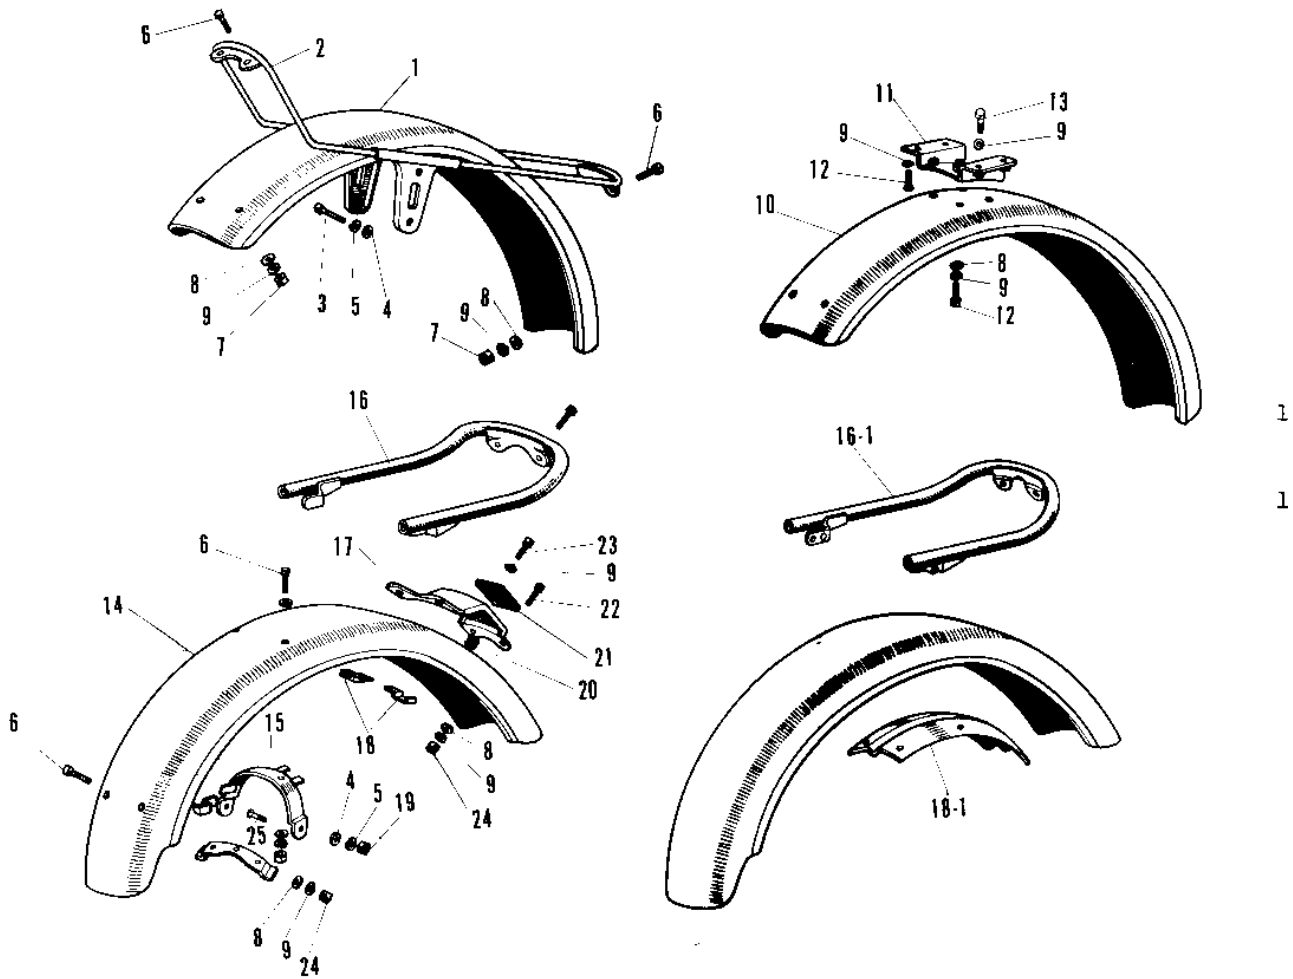

1969 Roadrunner PARTS DIAGRAM

FENDERS

R

-

1969 Roadrunner PARTS LIST

FENDERS

ITEM NAME	PART NUMBER	QUANTITY
FENDER FRONT (Ref # 1)	35004-015	1
UNAVAILABLE IN PRICE BOOK (Ref # 1)	35004-016	1
STAY FRONT FENDER (Ref # 2)	35011-004	1
STAY FRONT FENDER (Ref # 2)	35011-005	1
BOLT SMALL (Ref # 3)	114G0812	1
WASHER PLAIN 8MM (Ref # 4)	410B0800	1
WASHER SPRING 8MM (Ref # 5)	461F0800	1
SCREW PAN HEAD 6X10 (Ref # 6)	220B0610	1
NUT 6MM (Ref # 7)	312B0600	1
WASHER PLAIN 6MM (Ref # 8)	411B0600	1
WASHER SPRING 6MM (Ref # 9)	461F0600	1
BOLT-UPSET,6X12 (Ref # 12)	112G0612	1
FENDER-RR (Ref # 14)	35022-016	1
FENDER-RR (Ref # 14)	35022-035	1
BRACKET REAR FENDER (Ref # 15)	35025-001	1
BRACKET REAR FENDER (Ref # 15)	35025-008	1
STAY REAR FENDER (Ref # 16)	35032-001	1
STAY REAR FENDER (Ref # 16-1)	35032-002	1
BRACKET TAIL LAMP (Ref # 17)	35031-001	1
CLIP WIRING HARNESS (Ref # 18)	35024-002	1
GUSSET REAR FENDER (Ref # 18-1)	35034-006	1
NUT FUEL TANK FRONT (Ref # 19)	92020-007	1
GROMMET HARNESS 10MM (Ref # 20)	92071-019	1
DAMPER TAIL LAMP SHCK (Ref # 21)	35039-002	1
DAMPER-TAIL LAMP SHCK (Ref # 21)	35039-005	1
SCREW PAN HEAD 6X12 (Ref # 22)	220E0612	1
SCREW PAN HEAD 6X16 (Ref # 23)	220E0616	1
NUT 6MM (Ref # 24)	311B0600	1
BOLT,FLANGED,8X35 (Ref # 25)	92001-1577	1